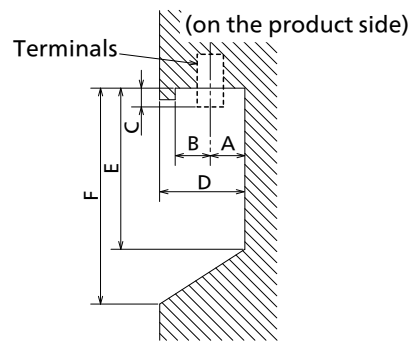

Drawing of terminals

View from back

SECTION A-A

Sectional view of terminal a
(SERIAL IN / LAN / AUDIO OUT / AUDIO IN / PC / HDMI 1/2/3)

Terminal a
55EQ2W Terminal (Bottom)

Units : mm (inch)

	SERIAL IN	LAN	AUDIO IN/OUT	PC	HDMI 1/2/3
A	11.6 (0.46)	10.0 (0.47)	11.8 (0.47)	11.6 (0.45)	8.8 (0.35)
B	11.0 (0.43)	12.6 (0.5)	10.8 (0.42)	11.0 (0.44)	13.8 (0.54)
C	5.1 (0.21)	-	2.5 (0.10)	5.1 (0.21)	-
D	19.8 (0.77)				
E	74.2 (2.92)				
F	75.5 (2.97)				

Sectional view of terminal b
(USB A / USB DEVICE / USB C / IR IN / IR OUT)

Terminal b
55EQ2W Terminal (Side)

Units : mm (inch)

	USB A/ USB DEVICE	USB C	IR IN/OUT
A	10.9 (0.43)	7.0 (0.28)	11.8 (0.47)
B	11.7 (0.46)	15.6 (0.61)	10.8 (0.42)
C	-	-	2.5 (0.10)
D	27.8 (1.09)		