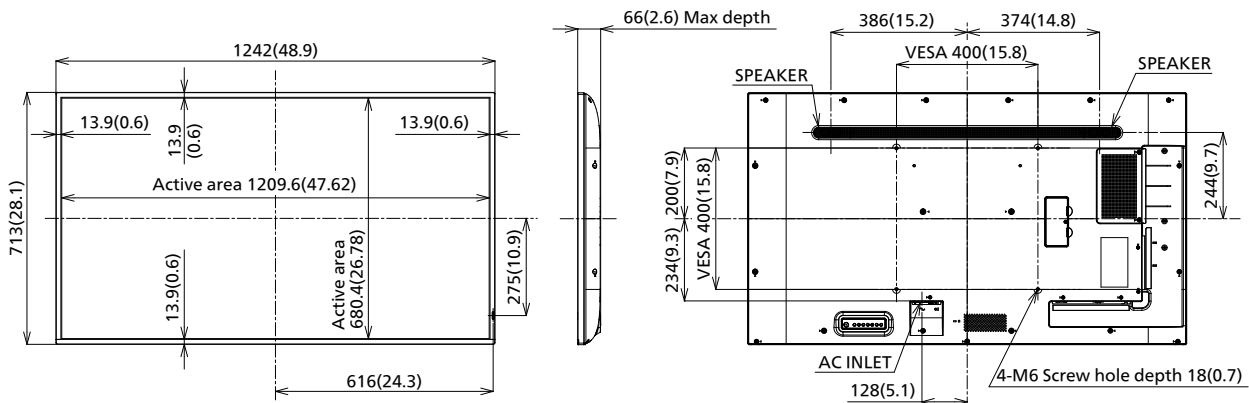

¹In case of running for a long time, the moving image is recommended to be displayed. If you display a still picture for an extended period, the image retention might remain on the screen. However, image retention can gradually disappear by displaying movie images.

STANDARD (CERTIFICATIONS)

SAFETY REGULATIONS	UL 62368-1, 3rd Ed. CSA C22.2 NO. 62368-1-14, 3rd Ed. EN 62368-1:2014 AS/NZS 62368-1:2018
RADIATION REGULATIONS	47 CFR FCC Part 15 Subpart B, Class A ANSI C63.4:2014 ICES-003 Issue7:2020 EN 55032:2015, EN 61000-3-2:2014 EN 61000-3-3:2013, EN 55035:2017 AS/NZS CISPR32:2015

REMOTE CONTROL TRANSMITTER

Power Requirements	DC 3 V (2 x AAA Size batteries)
Operating distance	Approx. 7 m¹
Weight	Approx. 63 g including batteries
Dimensions (W x H x D)	48 x 134 x 20 mm

¹When operated directly in front of receptor.

INCLUDED ACCESSORIES

- Remote Control x 1 - Batteries (AAA size) x 2
- AC cord (approx. 2.0 m) x 1 - Clamper x 2 - SLOT Adapter x 1
- Operating Instruction Book

COMPATIBLE SOFTWARE

- Multi Monitoring & Control Software
- CMS Content Management Software
- Video Wall Manager

OPTIONAL ACCESSORIES

Pedestal	TY-ST55PE9
Early Warning Software	ET-SWA100 / 105series
Basic license / 3-year license	(Depending on the license type, the symbol at the end of the part number is different.)
3G-SDI Terminal board	TY-SB01SS
12G-SDI Terminal board	TY-SB01QS

DIMENSIONS

Cautions: This drawing is not a scale
Units : mm (inch)

CONNECTION TERMINAL