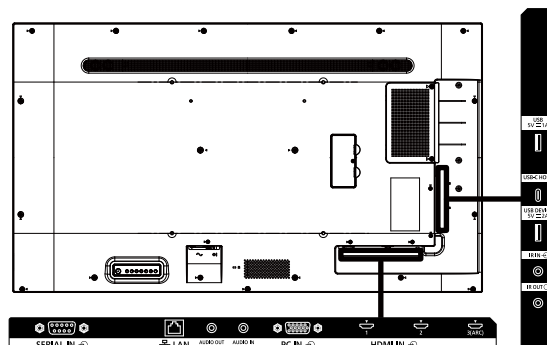

OPTIONAL ACCESSORIES

Pedestal	TY-ST55PE9
Early Warning Software	ET-SWA100 / 105series
Basic license / 3-year license	(Depending on the license type, the symbol at the end of the part number is different.)
3G-SDI Terminal board	TY-SB01SS
12G-SDI Terminal board	TY-SB01QS

DIMENSIONS

Cautions: This drawing is not a scale
Units : mm (inch)

CONNECTION TERMINAL

¹Specifications and appearance are subject to change without notice.

List of correspondence signals

The picture signal which can indicate this machine is as it is the following table.