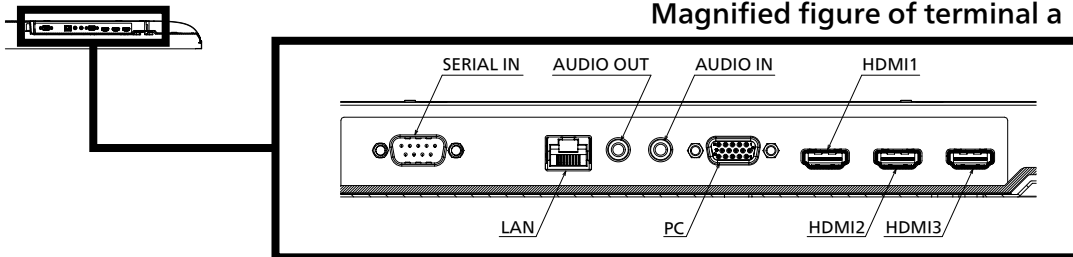

⁶ 4K / 60p means 4K / 60p / HDR and 4K / 60p / SDR.

Note

- The signal format distinguished automatically will be sometimes indication different from an actual input signal.
- [i] shown after the number of dots of resolution means the interlace signal.
- When 1080/30PsF signal and 1080/25PsF signal are input, they are processed as 1080/60i signal and 1080/50i signal, and then displayed.

Drawing of terminals

View from back

SECTION A-A

Sectional view of terminal a
(SERIAL IN / LAN / AUDIO OUT / AUDIO IN / PC / HDMI 1/2/3)

Terminal a
55EQ2W Terminal (Bottom)

Units : mm (inch)

	SERIAL IN	LAN	AUDIO IN/OUT	PC	HDMI 1/2/3
A	11.6 (0.46)	10.0 (0.47)	11.8 (0.47)	11.6 (0.45)	8.8 (0.35)
B	11.0 (0.43)	12.6 (0.5)	10.8 (0.42)	11.0 (0.44)	13.8 (0.54)
C	5.1 (0.21)	-	2.5 (0.10)	5.1 (0.21)	-
D	19.8 (0.77)				
E	74.2 (2.92)				
F	75.5 (2.97)				