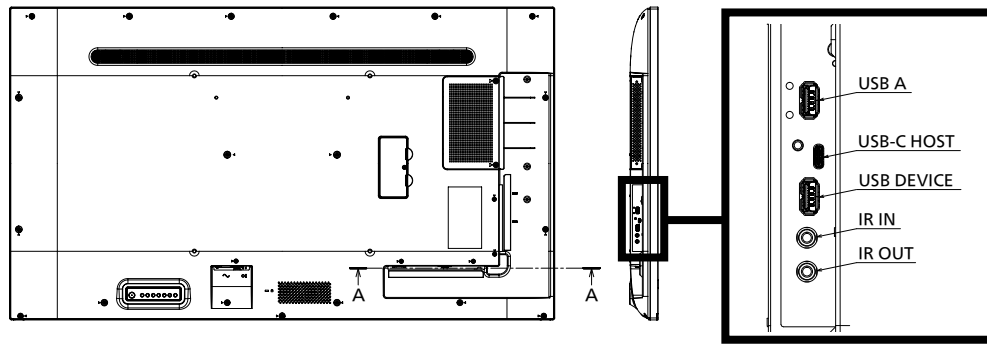

Drawing of terminals

View from back