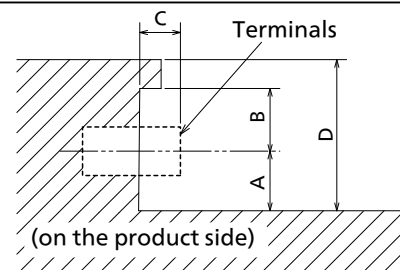

Drawing of terminals

View from back

SECTION A-A

Sectional view of terminal a
(SERIAL IN / LAN / AUDIO OUT / AUDIO IN / PC / HDMI 1/2/3)

Terminal a
55EQ2W Terminal (Bottom)

Units : mm (inch)

	SERIAL IN	LAN	AUDIO IN/OUT	PC	HDMI 1/2/3
A	11.6 (0.46)	10.0 (0.47)	11.8 (0.47)	11.6 (0.45)	8.8 (0.35)
B	11.0 (0.43)	12.6 (0.5)	10.8 (0.42)	11.0 (0.44)	13.8 (0.54)
C	5.1 (0.21)	-	2.5 (0.10)	5.1 (0.21)	-
D	19.8 (0.77)				
E	74.2 (2.92)				
F	75.5 (2.97)				

Sectional view of terminal b
(USB A / USB DEVICE / USB C / IR IN / IR OUT)

Terminal b
55EQ2W Terminal (Side)

Units : mm (inch)

	USB A/ USB DEVICE	USB C	IR IN/OUT
A	10.9 (0.43)	7.0 (0.28)	11.8 (0.47)
B	11.7 (0.46)	15.6 (0.61)	10.8 (0.42)
C	-	-	2.5 (0.10)
D	27.8 (1.09)		