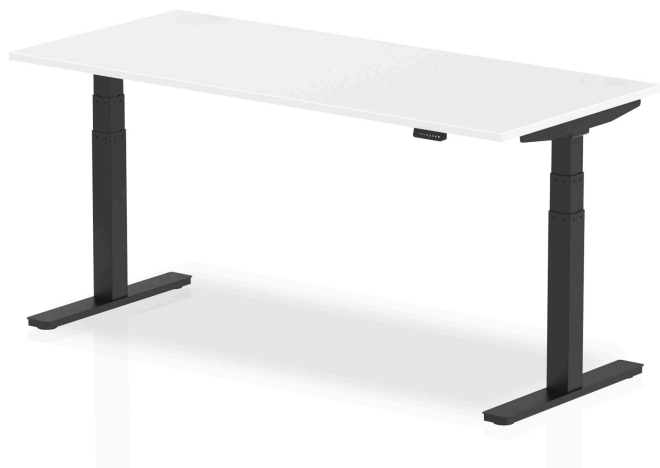

Air Height Adjustable Desk

SKU HA01185

Colour:

Beech, Grey Oak, Maple, Oak, Walnut, White

Width:

1200, 1400, 1600, 1800

Leg Colour:

Black, Silver, White

Details

Our Sit-Stand height adjustable desking is not only exceptionally well designed and engineered but also provides the best solution to the current health at work challenge. Sedentary working has now become widely recognised as one of the biggest health threats in the modern office. Employees sitting at desks for long periods of time risk a possibility of developing a variety of health conditions. Its proven that healthy and happy employees equal increased productivity and efficiency.

By using our Sit-Stand desking - with a choice of four widths, three frames and six finishes, users will enjoy better general health that will also improve their efficiency at work.

Smooth, powerful electronic dual motors | 4 programmable optional memory height settings | Large 660-1310mm height range | Premium 120kg weight capacity | Anti-trap safety stop feature | Digital LED display | Choice of 7 wood finishes and 3 leg colours

Specifications

Brand: Air

Self-Assembly: Yes

Guarantee: 5 Years

Product Appearance

- Material: MFC
- Shape: Rectangular

Desk / Table Specs

- Top Shape: Straight
- Top Size: 1200 x 800; 1400 x 800; 1600 x 800; 1800 x 800
- Frame Colour: Black; Silver; White
- Leg Type: Height Adjustable
- Desk Speed: 40mm per second