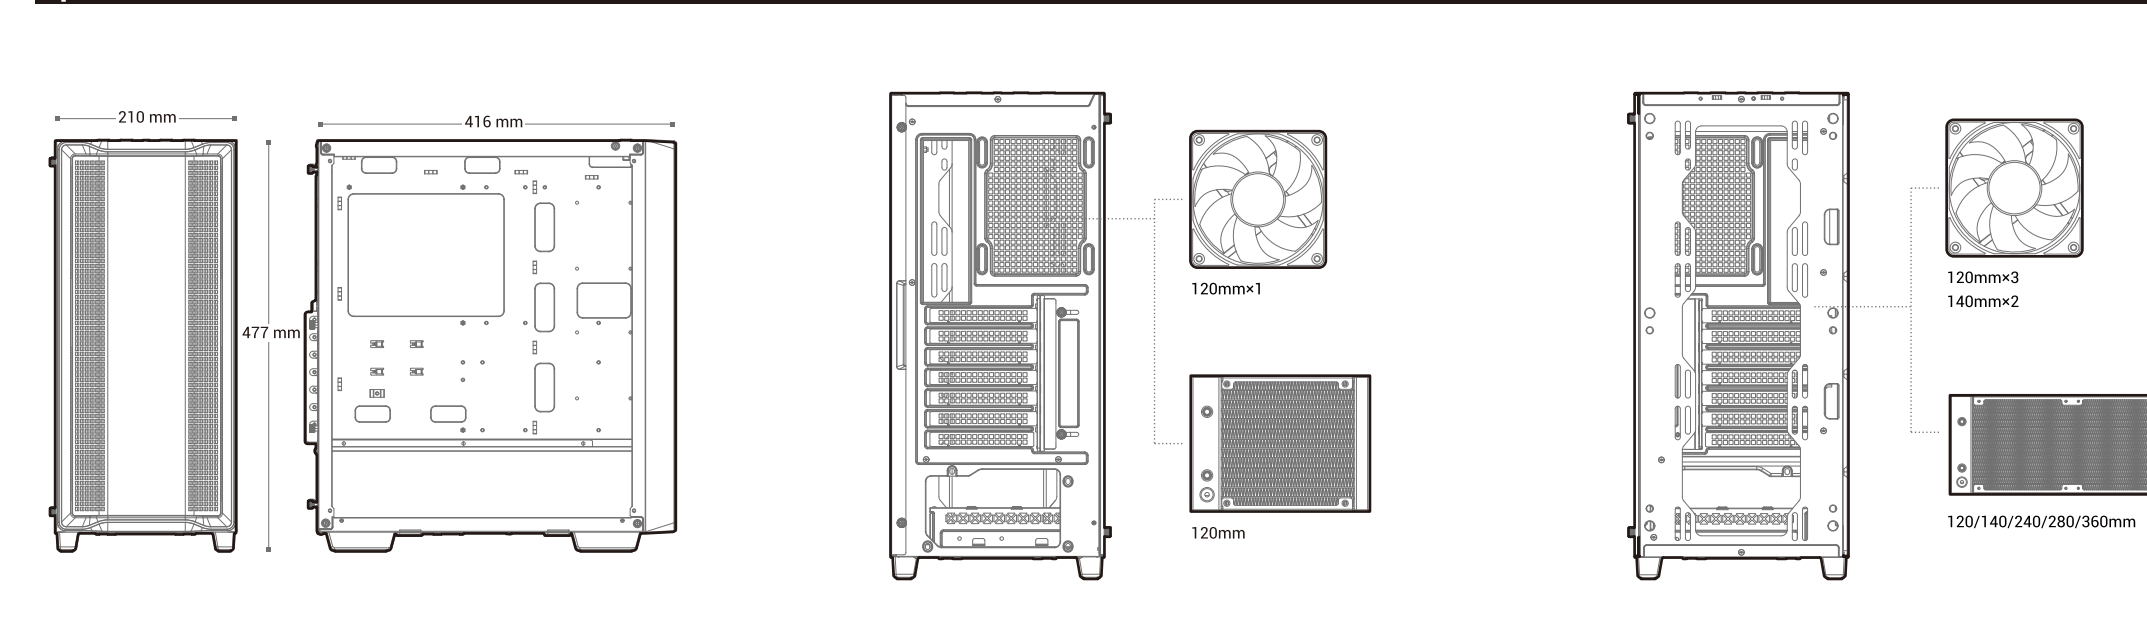

Specifications