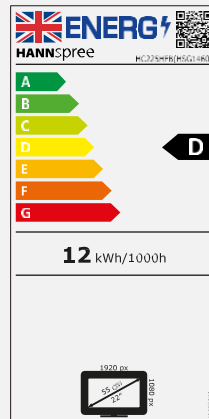

HC 225 HFB
54,48 cm / 21.45" Diagonal
LED Backlight – Format 16:9

- 21,45" 16:9 LED Backlight Monitor
- 1920 x 1080 Full HD Resolution
- 178° / 178° Ultra Wide Viewing Angle
- Input: HDMI + VGA
- Built-In Stereo Speakers
- Frameless Bezel Display
- Super-Thin Side Profile
- Tilt and Wall-Mountable (VESA)
- Low Power Consumption
- Multi-Video Modes
- ECO Friendly
- Low Blue Light Mode
- Flicker Free

54,48 cm / 21.45"

Part No.: HC 225 HFB

SIZE, RESOLUTION

21.45" 54,48 cm
16:9 Aspect Ratio

Full HD
1920 x 1080

CONNECTIVITY, SPEAKERS

HDMI
VGA

Built-In
Stereo Speaker

Display Size	54,48 cm / 21.45" Diagonal
Panel Type	TFT – LED Backlight, VA Panel *
Aspect Ratio	16:9
Resolution (H x V)	1920 x 1080 Full HD
Brightness (Typ.)	300cd/m ² (Typical)
Contrast (Typ.)	3.000:1 (Typical)
Contrast (Active)	10.000.000:1 (Active)
Viewing Angle L/R; U/D	178° H / 178° V (CR >10)
Response Time	5 msec (with OD)
Pixel Pitch	0,2493 (H) x 0,241 (V) mm
Panel Surface	Anti-Glare, Haze level 25%; Hard coating 3H
Display Colors	16.7M Colors
Horizontal Frequency	30 – 83 kHz
Vertical Frequency	56 – 75 Hz
Max Display Frequency	1920 x 1080 @ 60Hz
Input 1	D-Sub (VGA)
Input 2	HDMI (Ver. 1.4)
Input 3	Audio In
Speakers	2W x 2
Power Consumption	On: 12W; Stand-by: 0,5W; Off: 0,3W
AC Power Range	External Power Supply: 12V, 2.5A AC 100 – 240 Volt; 50 – 65 Hz
Product Dimensions	494 x 198 x 360,1 mm with Stand (W x D x H) 494 x 31,8 x 286 mm without Stand (W x D x H)
Packing Dimensions	516 x 96 x 345 mm (W x D x H)
Net / Gross Weight	2,23 Kg / 3,15 Kg

VESA Mounting	75 x 75 mm
Monitor Stand	Fixed Stand
Tilt / Kensington Lock	-5° ~ 15° (±2°) / Yes
Pivot / Swivel	No / No
Controls	Auto (Input) / Menu (Enter) / ▲ (Bri) / ▼ (Vol) / Power
Color	Normal, Cool, Warm, User Modes
Preset Mode	PC, ECO, Movie, Game Modes
On Screen Display	7 OSD Languages
Other Features	Flicker Free; Low Blue Light Mode
Accessory	External Power Supply; HDMI Cable (1,5m); Warranty Card; Quick Start Guide