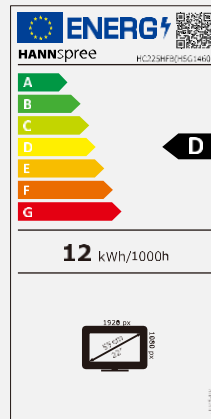

HC 225 HFB
54,48 cm / 21.45" Diagonal
LED Backlight – Format 16:9

- 21,45" 16:9 LED Backlight Monitor
- 1920 x 1080 Full HD Resolution
- 178° / 178° Ultra Wide Viewing Angle
- Input: HDMI + VGA
- Built-In Stereo Speakers
- Frameless Bezel Display
- Super-Thin Side Profile
- Tilt and Wall-Mountable (VESA)
- Low Power Consumption
- Multi-Video Modes
- ECO Friendly
- Low Blue Light Mode
- Flicker Free

54,48 cm / 21.45"

Part No.: HC 225 HFB

SIZE, RESOLUTION

21.45" 54,48 cm
16:9 Aspect Ratio

Full HD
1920 x 1080

CONNECTIVITY, SPEAKERS

HDMI
VGA

Built-In
Stereo Speaker

Display Size	54,48 cm / 21.45" Diagonal
Panel Type	TFT – LED Backlight, VA Panel *
Aspect Ratio	16:9
Resolution (H x V)	1920 x 1080 Full HD
Brightness (Typ.)	300cd/m ² (Typical)
Contrast (Typ.)	3.000:1 (Typical)
Contrast (Active)	10.000.000:1 (Active)
Viewing Angle L/R; U/D	178° H / 178° V (CR >10)
Response Time	5 msec (with OD)
Pixel Pitch	0,2493 (H) x 0,241 (V) mm
Panel Surface	Anti-Glare, Haze level 25%; Hard coating 3H
Display Colors	16.7M Colors
Horizontal Frequency	30 – 83 kHz
Vertical Frequency	56 – 75 Hz
Max Display Frequency	1920 x 1080 @ 60Hz
Input 1	D-Sub (VGA)
Input 2	HDMI (Ver. 1.4)
Input 3	Audio In
Speakers	2W x 2
Power Consumption	On: 12W; Stand-by: 0,5W; Off: 0,3W
AC Power Range	External Power Supply: 12V, 2.5A AC 100 – 240 Volt; 50 – 65 Hz
Product Dimensions	494 x 198 x 360,1 mm with Stand (W x D x H) 494 x 31,8 x 286 mm without Stand (W x D x H)
Packing Dimensions	516 x 96 x 345 mm (W x D x H)
Net / Gross Weight	2,23 Kg / 3,15 Kg

VESA Mounting	75 x 75 mm
Monitor Stand	Fixed Stand
Tilt / Kensington Lock	-5° ~ 15° (±2°) / Yes
Pivot / Swivel	No / No
Controls	Auto (Input) / Menu (Enter) / ▲ (Bri) / ▼ (Vol) / Power
Color	Normal, Cool, Warm, User Modes
Preset Mode	PC, ECO, Movie, Game Modes
On Screen Display	7 OSD Languages
Other Features	Flicker Free; Low Blue Light Mode
Accessory	External Power Supply; HDMI Cable (1,5m); Warranty Card; Quick Start Guide