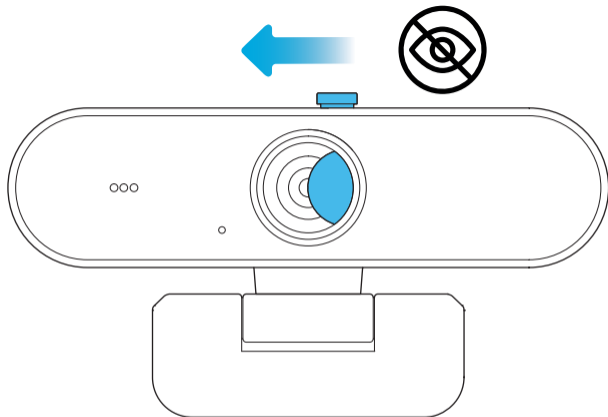

3

FAQ

WWW.TRUST.COM/24528/FAQ

Trust International BV - Laan van Barcelona 600 - 3317DD, Dordrecht, NL
©2021 Trust All rights reserved.

Trust

FULL HD WEBCAM

with privacy filter

TW-200