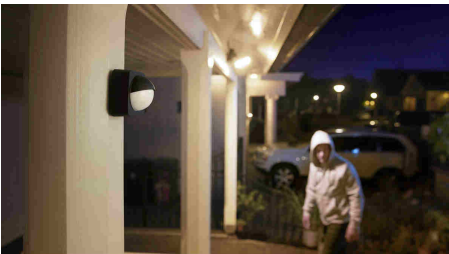

Automatically switches lights

Control your outdoor lights automatically with a Philips Hue outdoor sensor. Place the battery-powered, completely wireless sensor anywhere – and then simply walk past to trigger your lights.

Specially designed for your outdoor spaces

- Resistant to all weather conditions.
- Installed in a matter of minutes
- Place it where you want

Highlights

A warm welcome, every day

Experience the comfort of your lights turning on automatically when you get home. Unpack your car, enter your house, all with the convenience of your outdoor lights. Having friends over? Welcome them with lights gently switching on as they approach the front door.

Scare away uninvited guests

Thanks to the large view angle and detection range the outdoor sensor will spot any movement near your home. It can directly turn on your outdoor lights to expose uninvited guests in the light. You can set the indoor lights to turn on so it looks like you're home, even when you're not.

Automatically turn on lights

The outdoor sensor turns on your Philips Hue lights automatically when somebody passes by, outdoor and indoor. By connecting the sensor to your bridge via the Philips Hue app, you can choose which lights go on, even inside your house. Also choose the scene or light setting that should be triggered. The integrated dusk-to-dawn sensor ensures your lights only switch on when it is actually dark outside helping you to conserve energy.