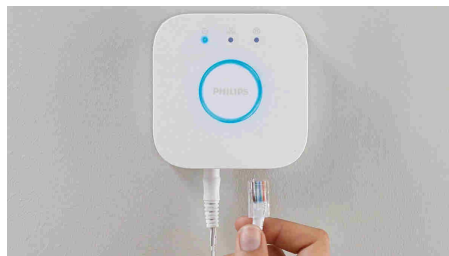

Requires a Philips Hue bridge

Connect your Philips Hue lights with the Bridge to control your lights from your smart phone or tablet via the Philips Hue app. Or control your Philips Hue lights with the Philips Hue dimmer indoor switch for on/off and dimming functionalities.