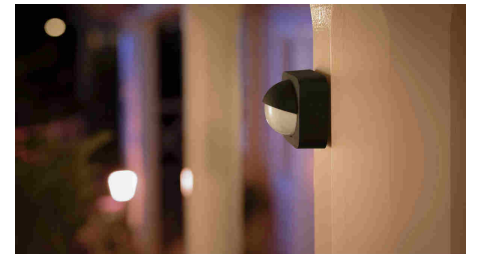

Scare away uninvited guests

Thanks to the large view angle and detection range the outdoor sensor will spot any movement near your home. It can directly turn on your outdoor lights to expose uninvited guests in the light. You can set the indoor lights to turn on so it looks like you're home, even when you're not.

Automatically turn on lights

The outdoor sensor turns on your Philips Hue lights automatically when somebody passes by, outdoor and indoor. By connecting the sensor to your bridge via the Philips Hue app, you can choose which lights go on, even inside your house. Also choose the scene or light setting that should be triggered. The integrated dusk-to-dawn sensor ensures your lights only switch on when it is actually dark outside helping you to conserve energy.

Requires a Philips Hue bridge

Connect your Philips Hue lights with the Bridge to control your lights from your smart phone or tablet via the Philips Hue app. Or control your Philips Hue lights with the Philips Hue dimmer indoor switch for on/off and dimming functionalities.

Installed in a minute

The outdoor sensor is easy to mount and fully wireless. So you don't need an electrician to have it installed. Just unpack the sensor, set it up through the app and install it wherever you like. Configuring the sensor and setting the daylight and motion sensitivity is also done via the Philips Hue app.