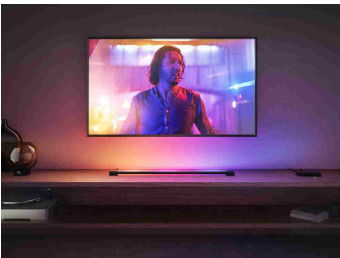

Easy smart lighting

Bring the cinema home with the Play gradient light tube compact in black. Place or mount beneath a TV to cast a blend of colourful light. Rotate the tube to shine it in any direction – a perfect complement to surround lighting.

Easy smart lighting

- Game-changing Home Entertainment
- Seamlessly blend colours
- Surround lighting effects
- High-quality, versatile design
- Wash the wall with a gradient of light
- Two sizes for a perfect fit
- Hue Sync mobile app and Hue Bridge required

Seamlessly blend colours

Get a seamless blend of multiple colours of light – at the same time – in a single lamp. The colours flow together naturally, casting light against the wall to showcase a unique effect behind your TV.

High-quality, versatile design

Made with sturdy, high-quality materials, the Play gradient light tube can be laid flat at the base of the TV or even mounted to the underside of a TV stand or a shelf above. No matter the location, it shines a bright, bold gradient of colourful light.