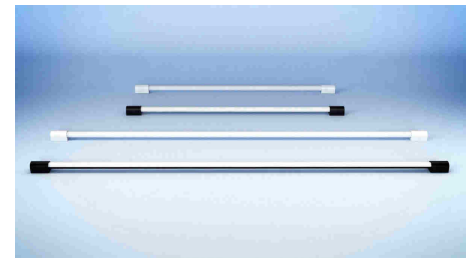

Easy smart lighting

Bring the cinema home with the Play gradient light tube compact in black. Place or mount beneath a TV to cast a blend of colourful light. Rotate the tube to shine it in any direction – a perfect complement to surround lighting.

High-quality, versatile design

Made with sturdy, high-quality materials, the Play gradient light tube can be laid flat at the base of the TV or even mounted to the underside of a TV stand or a shelf above. No matter the location, it shines a bright, bold gradient of colourful light.

Wash the wall with a gradient of light

Rotate the light tube 340 degrees to direct its blend of colourful light anywhere you'd like, creating a wash of indirect lighting without any glare on the TV itself.

Two sizes for a perfect fit

The Play gradient light tube comes in two sizes. The compact light tube is recommended for TVs up to 55 inches, while the large light tube is recommended for 60-inch and larger TVs.