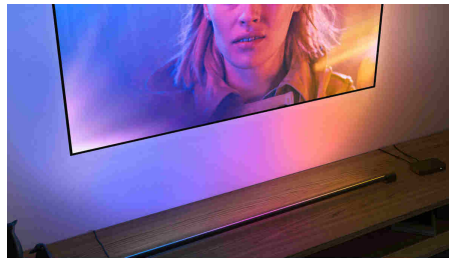

Easy smart lighting

Bring the cinema home with the Play gradient light tube compact in black. Place or mount beneath a TV to cast a blend of colourful light. Rotate the tube to shine it in any direction – a perfect complement to surround lighting.

Seamlessly blend colours

Get a seamless blend of multiple colours of light – at the same time – in a single lamp. The colours flow together naturally, casting light against the wall to showcase a unique effect behind your TV.

High-quality, versatile design

Made with sturdy, high-quality materials, the Play gradient light tube can be laid flat at the base of the TV or even mounted to the underside of a TV stand or a shelf above. No matter the location, it shines a bright, bold gradient of colourful light.

Wash the wall with a gradient of light

Rotate the light tube 340 degrees to direct its blend of colourful light anywhere you'd like, creating a wash of indirect lighting without any glare on the TV itself.