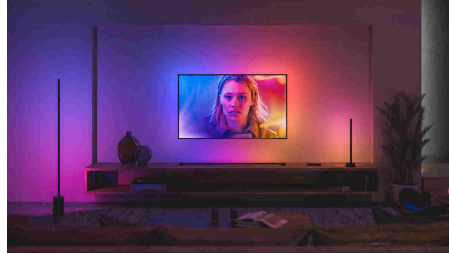

Easy smart lighting

Bring the cinema home with the Play gradient light tube compact in black. Place or mount beneath a TV to cast a blend of colourful light. Rotate the tube to shine it in any direction – a perfect complement to surround lighting.

Seamlessly blend colours

Get a seamless blend of multiple colours of light – at the same time – in a single lamp. The colours flow together naturally, casting light against the wall to showcase a unique effect behind your TV.

Surround lighting effects

Experience the magic of surround lighting! The Play gradient light tube reacts to the content on the entire screen in real time, creating a captivating television viewing and gaming experience. Pair with other Philips Hue colour-capable lights for a truly immersive effect. Requires the Philips Hue Play HDMI sync box and Hue Bridge (sold separately).

High-quality, versatile design

Made with sturdy, high-quality materials, the Play gradient light tube can be laid flat at the base of the TV or even mounted to the underside of a TV stand or a shelf above. No matter the location, it shines a bright, bold gradient of colourful light.