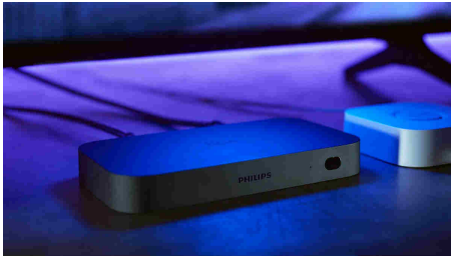

Hue Sync mobile app and Hue Bridge required

The Philips Hue Play gradient light tube requires the Philips Hue Play HDMI sync box, Hue Sync mobile app and a Hue Bridge. The Bridge also allows you to add up to 50 lights and accessories throughout your entire home, create timers and routines and control your lights from anywhere – inside or outside your home – with the Hue app. The Philips Hue Play HDMI

sync box and Hue Bridge are sold separately.

Specifications

Design and finishing

- Colour: Black
- Material: Metal, Plastic

Extra feature/accessory incl.

- Batteries included: No
- Dimmable with the Hue app and switches: Yes
- Power adapter included: Yes
- UK plug included: Yes

Miscellaneous

- Especially designed for: Living Room and Bedroom
- Type: Light Tube

Product dimensions and weight

- Net weight: 0.655 kg
- Cable length: 2 m
- Height: 3.4 cm
- Length: 87.7 cm
- Width: 3.1 cm

Service

- Warranty: 2 year(s)

Technical specifications

- Lumen output at 4000K: 1,540 lm
- Lifetime up to: 25,000 h
- Light colour: 2000-6500 Hue White Colour Ambiance
- Mains power: 100–240 V, 50-60 Hz
- LED: Yes
- Built-in LED: Yes
- Energy class included light source: G
- Wattage bulb included: 17.4 W
- IP code: IP20
- Class of protection: III — safe extra low voltage
- Replaceability of light source: Replaceable LED light source by a professional
- Replaceability of control gears: Replaceable control gear by end user
- Lumen output at 2700K: 1,100 lm

What's supported

- Compatible with Effects feature: Yes
- Philips Hue App: IOS 15 and above, Android 10.0 and above
- Defined support period: 5 years, except 3 years for Hue Bridge (see "End of Support Policy")

Packaging dimensions and weight

- EAN/UPC - product: 8718696176306
- Net weight: 0.8 kg
- Gross weight: 1.25 kg
- Height: 100 mm
- Length: 901 mm
- Width: 120 mm
- Material number (12NC): 915005988001