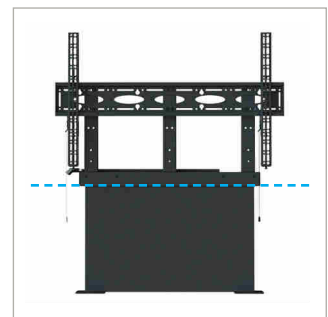

B-TECH AV MOUNTS

MOTORIZED HEIGHT ADJUSTMENT

BT8569

MOTORIZED HEIGHT ADJUSTABLE FLAT SCREEN FLOOR-TO-WALL MOUNT

BT8569 is a modern floor-to-wall solution designed to mount large screens up to 86". Electronic height adjustment enables effortless raising and lowering of the screen via a wired control panel, with an adjustment range of up to 650mm. BT8569 is ideal for mounting interactive touchscreens into education and corporate environments and is capable of supporting loads up to 100kg. The mount has a modern design and features a simple hook-on installation for quick and easy screen fitting.

SPECIFICATION

Recommended screen size:	55" - 86"
Max load:	100kg
Dimensions:	H: 1220 - 1870 x W: 1070 x D: 256 - 272mm
VESA® & non-VESA fixings:	up to 1000 x 600
Height adjustment range:	up to 650mm

FEATURES

- Easy to use motorised height adjustment columns, moves up or down to ensure perfect positioning of screen
- Universal design suitable for screens up to 86"
- Ideal for use with large touch screens and interactive displays
- Supplied with a wired control console
- Features auto-stop: screen stops moving if any resistance is felt
- Interface arms include levelling screws to adjust the height of the screen
- Safety screws help prevent unauthorised removal of screen
- Simple 'hook-on' screen installation
- All mounting hardware included

Height adjustment range of 650mm

Supplied with a wired remote control

Bolts securely to the floor and wall for a permanent installation

Features an Auto-Stop safety function