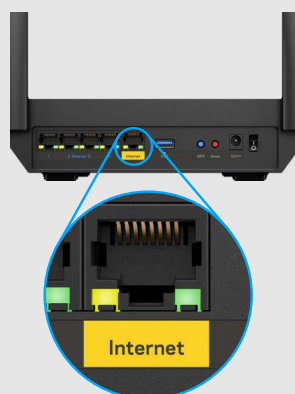

With easy setup, advanced security and parental controls, the Hydra Pro 6 is an essential upgrade to any home..

Product details.

Easy App-led setup.

Setting up the Hydra Pro WiFi 6 Mesh System (MR5500) is easy. Download the Linksys app on any iOS or Android smartphone. Upon launch the app automatically identifies the device to be setup and provides an animated setup guide that will have you online in minutes. With the Linksys App, you can always monitor and manage your home WiFi from anywhere, using a smartphone or tablet.

1. Download and install the free Linksys app.
2. Connect the MR5500 to your modem (-router), plug in & switch on.
3. Open the app and follow the on-screen instructions.

Intelligent Mesh™

Model# MR5500

Hydra Pro 6 Dual-Band WiFi 6 Mesh Router