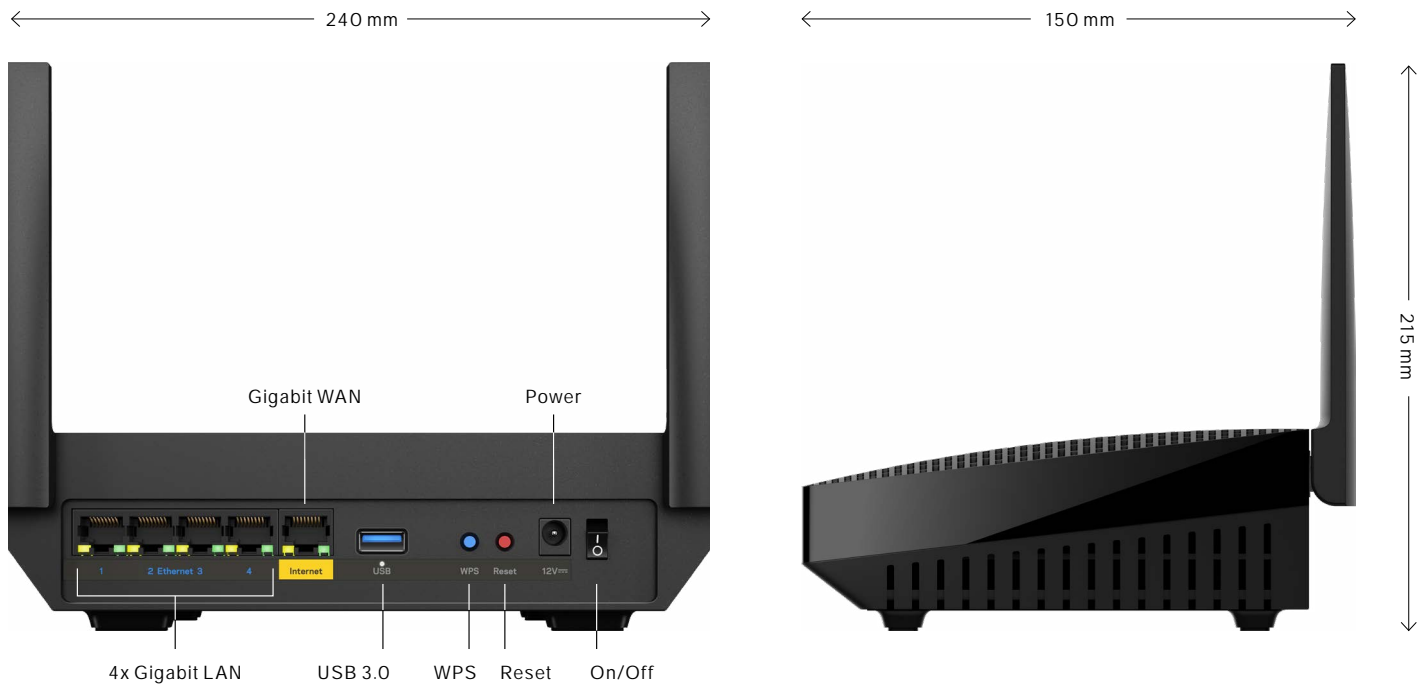

Product details.