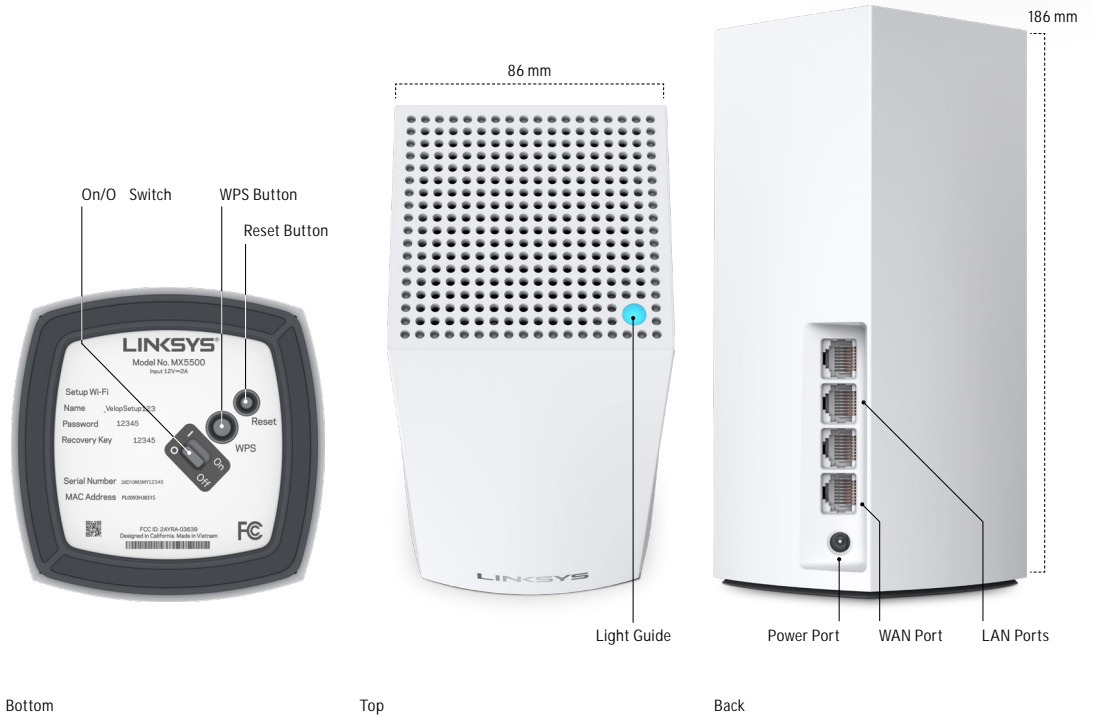

Easy Setup and Control

It's simple to set up and lets you manage your network or prioritise devices from anywhere, all with the free Linksys app.

*As compared from 802.11ac to 802.11ax.

LINKSYS
Atlas Pro 6 AX5400
 Whole Home Mesh WiFi 6 Dual-Band System

1-, 2- or 3-Pack
 Model# MX5500
 MX5501
 MX5502
 MX5503

Product details

Easy App-led setup

Setting up the Linksys Atlas Pro 6 is easy. Download and install the free Linksys app on any iOS or Android smartphone. When you launch the app, it automatically identifies the device to be set up and provides an animated setup guide that will have you online in minutes.

With the Linksys App, you can always monitor and manage your home WiFi from anywhere, using a smartphone or tablet.

1. Download and install the free Linksys app
2. Connect the Node to your modem (-router), plug in & switch on
3. Open the Linksys app
4. Follow the on-screen instructions