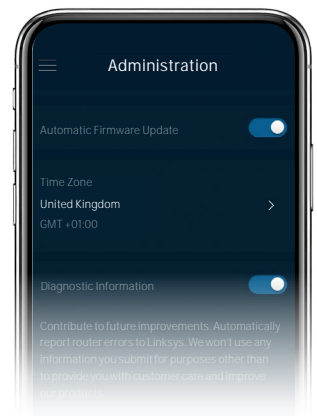

Qualcomm
 immersive home
 216 platform
 Wi-Fi 6

Monitor & manage your home WiFi

from any mobile device with the Linksys App

Control your WiFi in real time, wherever you are

The Linksys app is the command center for your WiFi. Use the Linksys app anywhere you have an internet connection to check connected devices, set up guest access, or keep your kids off the internet when they should be doing homework.

Linksys App at a glance

- View which devices are connected, and easily limit internet usage with Parental Controls.
- Assign bandwidth hierarchy with Device Prioritisation.
- Keep your WiFi secure with Automatic Firmware updates.
- Give guests access and share their password via text message.

Essential Features

Parental Control

Create device schedules, block certain websites or pause WiFi for homework.

Guest Access

Easily share a guest network with visitors. Your main WiFi stays separated by a firewall.

Device Prioritisation

Prioritise streaming devices while your kids surf or play games.

Auto Firmware Update

Keep your WiFi safe and secure with Automatic Firmware updates.

LINKSYS
Atlas Pro 6 AX5400
 Whole Home Mesh WiFi 6 Dual-Band System