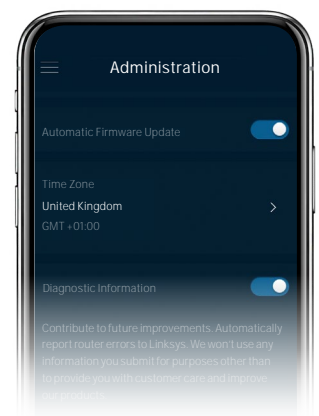

Qualcomm
 immersive home
 216 platform
 Wi-Fi 6

Monitor & manage your home WiFi

from any mobile device with
the Linksys App

Control your WiFi in real time, wherever you are

The Linksys app is the command center for your WiFi. Use the Linksys app anywhere you have an internet connection to check connected devices, set up guest access, or keep your kids off the internet when they should be doing homework.

Linksys App at a glance

- View which devices are connected, and easily limit internet usage with Parental Controls.
- Assign bandwidth hierarchy with Device Prioritisation.
- Keep your WiFi secure with Automatic Firmware updates.
- Give guests access and share their password via text message.

Essential Features

Parental Control

Create device schedules, block certain websites or pause WiFi for homework.

Guest Access

Easily share a guest network with visitors. Your main WiFi stays separated by a firewall.

Device Prioritisation

Prioritise streaming devices while your kids surf or play games.

Auto Firmware Update

Keep your WiFi safe and secure with Automatic Firmware updates.

LINKSYS
Atlas Pro 6 AX5400
 Whole Home Mesh WiFi 6 Dual-Band System