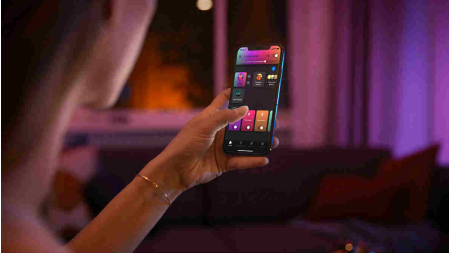

Easy smart lighting

The Hue Centura white recessed spotlight offers the perfect splash of ambience for any occasion. Ideal for your living room and bedroom. Control via Bluetooth to instantly set light scenes in one room, or pair with a Hue Bridge to unlock the full suite of features.

Easy smart lighting

- Control up to 10 lights with the Bluetooth app
- Control lights with your voice*
- Create a personalised experience with colourful smart light
- Set the right mood with warm to cool white light
- Get the perfect light recipes for your daily activities
- Unlock the full suite of smart lighting features with the Bridge

Highlights

Control up to 10 lights with the Bluetooth app

With the Hue Bluetooth app, you can control your Hue smart lights in a single room of your home. Add up to 10 smart lights and control them all with just the touch of a button on your mobile device.