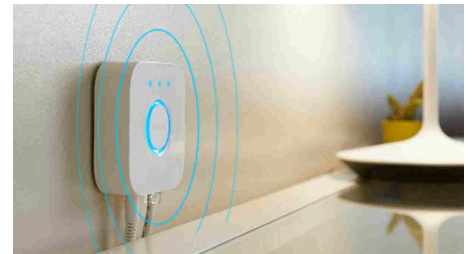

Set the right mood with warm to cool white light

These bulbs and light fixtures offer different shades of warm to cool white light. With complete dimmability from bright to low nightlights, you can tune your lights to the perfect shade and brightness of light for your daily needs.

Unlock the full suite of smart lighting features with the Bridge

The Bridge unlocks the features that make smart lighting truly smart – away-from-home control, voice control, automated lighting and much more. Add a Bridge to your setup to create immersive experiences, tap into technology that's secure and reliable, and more. The Bridge is the key to smart lighting like you've never seen before.