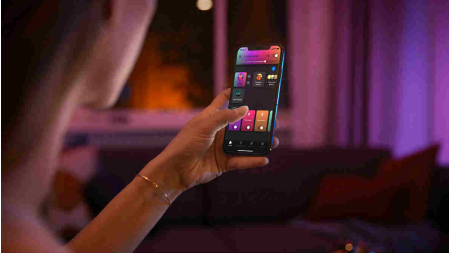

Easy smart lighting

The Hue Centura aluminium recessed spotlight offers the perfect splash of ambience for any occasion. Ideal for your living room and bedroom. Control via Bluetooth to instantly set light scenes in one room, or pair with a Hue Bridge to unlock the full suite of features.

Easy smart lighting

- Control up to 10 lights with the Bluetooth app
- Control lights with your voice*
- Create a personalised experience with colourful smart light
- Set the right mood with warm to cool white light
- Get the perfect light recipes for your daily activities
- Unlock the full suite of smart lighting features with the Bridge

Highlights

Control up to 10 lights with the Bluetooth app

With the Hue Bluetooth app, you can control your Hue smart lights in a single room of your home. Add up to 10 smart lights and control them all with just the touch of a button on your mobile device.