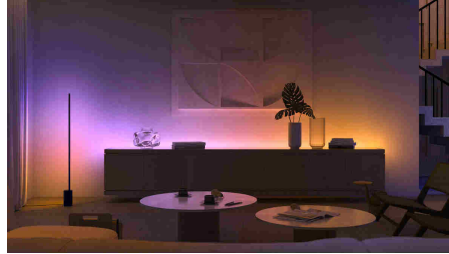

Easy smart lighting

- Control up to 10 lights with the Bluetooth app
- Control lights with your voice*
- Create a personalised experience with colourful smart light
- Set the right mood with warm to cool white light
- Get the perfect light recipes for your daily activities
- Unlock the full suite of smart lighting features with the Bridge

Highlights

Control up to 10 lights with the Bluetooth app

With the Hue Bluetooth app, you can control your Hue smart lights in a single room of your home. Add up to 10 smart lights and control them all with just the touch of a button on your mobile device.

Create a personalised experience with colourful smart light

Transform your home with over 16 million colours, instantly creating the right atmosphere for any event. With the touch of a button, you can set a festive mood for a party, turn your living room into a movie theatre, enhance your home decor with colour accents, and much more.

Set the right mood with warm to cool white light

These bulbs and light fixtures offer different shades of warm to cool white light. With complete dimmability from bright to low nightlights, you can tune your lights to the perfect shade and brightness of light for your daily needs.