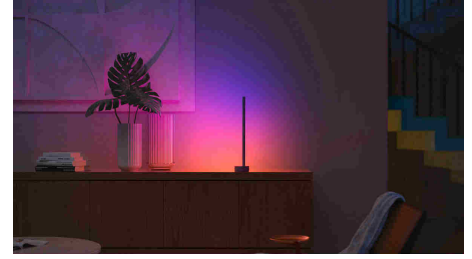

Easy smart lighting

Not only does the gradient Signe table lamp blend in seamlessly with your home decor thanks to its slim, stylish black design, but it also blends multiple colours together to paint the walls with a unique gradient of light.

Set the right mood with warm to cool white light

These bulbs and light fixtures offer different shades of warm to cool white light. With complete dimmability from bright to low nightlights, you can tune your lights to the perfect shade and brightness of light for your daily needs.

Unlock the full suite of smart lighting features with the Bridge

The Bridge unlocks the features that make smart lighting truly smart – away-from-home control, voice control, automated lighting and much more. Add a Bridge to your setup to create immersive experiences, tap into technology that's secure and reliable, and more. The Bridge is the key to smart lighting like you've never seen before.

8718696176245

Dynamic light scenes

Amp up the ambiance of special moments with living light. Use dynamic scenes to create the perfect mood in any situation.

Seamlessly blend colours

Get a seamless blend of multiple colours of light at the same time in a single lamp. The colours flow together naturally, casting light to showcase a unique effect.