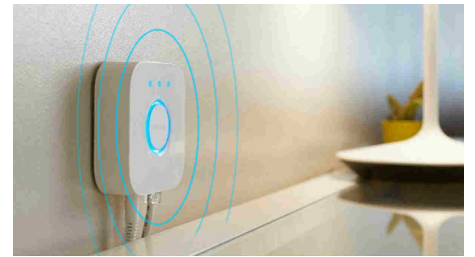

Unlock the full suite of smart lighting features with the Bridge

The Bridge unlocks the features that make smart lighting truly smart – away-from-home control, voice control, automated lighting and much more. Add a Bridge to your setup to create immersive experiences, tap into technology that's secure and reliable, and more. The Bridge is the key to smart lighting like you've never seen before.