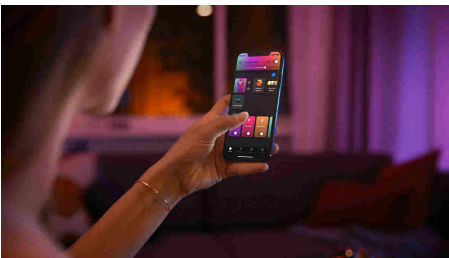

Easy smart lighting

Not only does the gradient Signe table lamp blend in seamlessly with your home decor thanks to its slim, stylish black design, but it also blends multiple colours together to paint the walls with a unique gradient of light.

Limitless possibilities

- Sync films, TV programmes, music, and games to smart lights

Easy smart lighting

- Control up to 10 lights with the Bluetooth app
- Control lights with your voice*
- Create a personalised experience with colourful smart light
- Set the right mood with warm to cool white light
- Unlock the full suite of smart lighting features with the Bridge
- Dynamic light scenes
- Seamlessly blend colours

Highlights

Sync films, TV programmes, music, and games to smart lights

Bring your entertainment to new heights by syncing the action on the screen or the beat of your music to your smart lights.* Choose the way you'd like to sync your lights to your film, music (including with our Spotify integration!), TV programme or game and watch as the colour-capable lights in your Entertainment area react. *Hue Bridge required

Control up to 10 lights with the Bluetooth app

With the Hue Bluetooth app, you can control your Hue smart lights in a single room of your home. Add up to 10 smart lights and control them all with just the touch of a button on your mobile device.