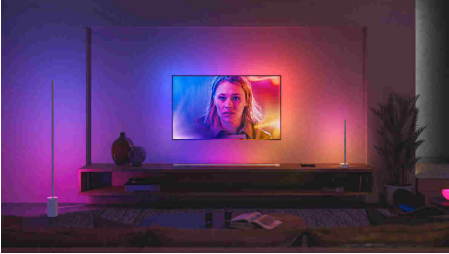

Easy smart lighting

Not only does the gradient Signe table lamp blend in seamlessly with your home decor thanks to its slim, stylish white design, but it also blends multiple colours together to paint the walls with a unique gradient of light.

Limitless possibilities

- Sync films, TV programmes, music, and games to smart lights

Easy smart lighting

- Control up to 10 lights with the Bluetooth app
- Control lights with your voice*
- Create a personalised experience with colourful smart light
- Set the right mood with warm to cool white light
- Unlock the full suite of smart lighting features with the Bridge
- Dynamic light scenes
- Seamlessly blend colours

Highlights

Sync films, TV programmes, music, and games to smart lights

Bring your entertainment to new heights by syncing the action on the screen or the beat of your music to your smart lights.* Choose the way you'd like to sync your lights to your film, music (including with our Spotify integration!), TV programme or game and watch as the colour-capable lights in your Entertainment area react. *Hue Bridge required

Control up to 10 lights with the Bluetooth app

With the Hue Bluetooth app, you can control your Hue smart lights in a single room of your home. Add up to 10 smart lights and control them all with just the touch of a button on your mobile device.