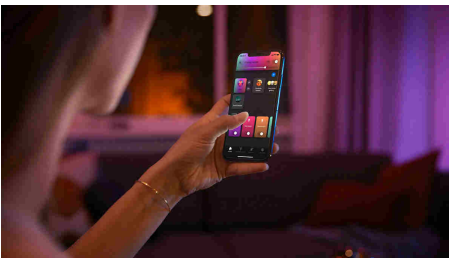

Easy smart lighting

Not only does the gradient Signe table lamp blend in seamlessly with your home decor thanks to its slim, stylish white design, but it also blends multiple colours together to paint the walls with a unique gradient of light.

Limitless possibilities

- Sync films, TV programmes, music, and games to smart lights

Easy smart lighting

- Control up to 10 lights with the Bluetooth app
- Control lights with your voice*
- Create a personalised experience with colourful smart light
- Set the right mood with warm to cool white light
- Unlock the full suite of smart lighting features with the Bridge
- Dynamic light scenes
- Seamlessly blend colours

Highlights

Sync films, TV programmes, music, and games to smart lights

Bring your entertainment to new heights by syncing the action on the screen or the beat of your music to your smart lights.* Choose the way you'd like to sync your lights to your film, music (including with our Spotify integration!), TV programme or game and watch as the colour-capable lights in your Entertainment area react. *Hue Bridge required

Control up to 10 lights with the Bluetooth app

With the Hue Bluetooth app, you can control your Hue smart lights in a single room of your home. Add up to 10 smart lights and control them all with just the touch of a button on your mobile device.