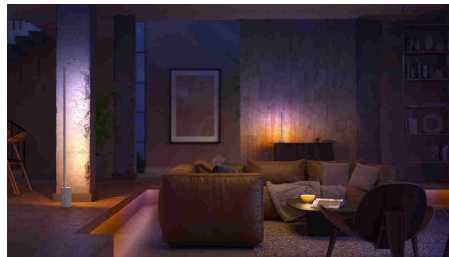

Easy smart lighting

Not only does the gradient Signe table lamp blend in seamlessly with your home decor thanks to its slim, stylish white design, but it also blends multiple colours together to paint the walls with a unique gradient of light.

Control up to 10 lights with the Bluetooth app

With the Hue Bluetooth app, you can control your Hue smart lights in a single room of your home. Add up to 10 smart lights and control them all with just the touch of a button on your mobile device.

Create a personalised experience with colourful smart light

Transform your home with over 16 million colours, instantly creating the right atmosphere for any event. With the touch of a button, you can set a festive mood for a party, turn your living room into a movie theatre, enhance your home decor with colour accents, and much more.