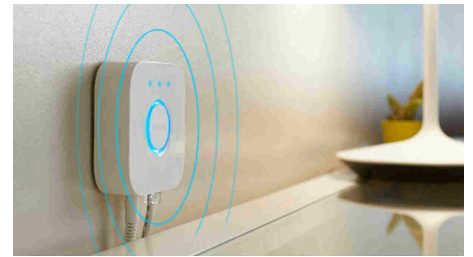

Unlock the full suite of smart lighting features with the Bridge

The Bridge unlocks the features that make smart lighting truly smart – away-from-home control, voice control, automated lighting and much more. Add a Bridge to your setup to create immersive experiences, tap into technology that's secure and reliable, and more. The Bridge is the key to smart lighting like you've never seen before.