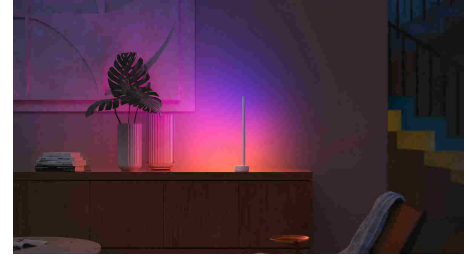

Seamlessly blend colours

Get a seamless blend of multiple colours of light at the same time in a single lamp. The colours flow together naturally, casting light to showcase a unique effect.

Specifications

Design and finishing

- Colour: White
- Material: Aluminium

Extra feature/accessory incl.

- Dimmable with the Hue app and switches: Yes
- Portable: No
- Power adapter included: Yes
- ZigBee Light Link: Yes

Light characteristics

- Colour rendering index (CRI): >80

Miscellaneous

- Type: Table Lamp

Product dimensions and weight

- Net weight: 0.72 kg
- Cable length: 2 m
- Height: 55.3 cm
- Length: 11.1 cm
- Width: 11.1 cm

Service

- Warranty: 2 year(s)

Technical specifications

- Lumen output at 4000K: 1,040 lm
- Lifetime up to: 25,000 h
- Light colour: 2000-6500 Hue White Colour Ambiance
- Mains power: 100–240 V, 50-60 Hz
- LED: Yes
- Built-in LED: Yes
- Wattage bulb included: 11.8
- IP code: IP20
- Class of protection: II - double insulated
- Replaceability of light source: Replaceable LED light source by a professional
- Replaceability of control gears: Replaceable control gear by end user
- Lumen output at 2700K: 730 lm

What's supported

- Compatible with Effects feature: Yes
- Philips Hue App: IOS 15 and above, Android 10.0 and above
- Defined support period: 5 years, except 3 years for Hue Bridge (see "End of Support Policy")