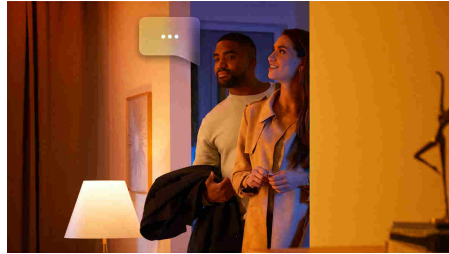

Philips Hue works with Amazon Alexa and the Google Assistant when paired with a compatible Google Nest or Amazon Echo device. Simple voice commands allow you to control multiple lights in a room, or just a single lamp.

Create a personalised experience with colourful smart light