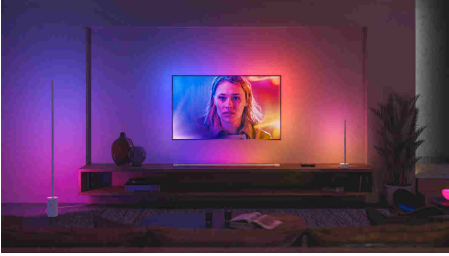

Easy smart lighting

Complement your home's decor with the slim, stylish white design of the gradient Signe floor lamp, which blends multiple colours together to paint the walls with a unique gradient of light.

Limitless possibilities

- Sync films, TV programmes, music, and games to smart lights

Easy smart lighting

- Control up to 10 lights with the Bluetooth app
- Control lights with your voice*
- Create a personalised experience with colourful smart light
- Set the right mood with warm to cool white light
- Unlock the full suite of smart lighting features with the Bridge
- Dynamic light scenes
- Seamlessly blend colours

Highlights

Sync films, TV programmes, music, and games to smart lights

Bring your entertainment to new heights by syncing the action on the screen or the beat of your music to your smart lights.* Choose the way you'd like to sync your lights to your film, music (including with our Spotify integration!), TV programme or game and watch as the colour-capable lights in your Entertainment area react. *Hue Bridge required

Control up to 10 lights with the Bluetooth app

With the Hue Bluetooth app, you can control your Hue smart lights in a single room of your home. Add up to 10 smart lights and control them all with just the touch of a button on your mobile device.