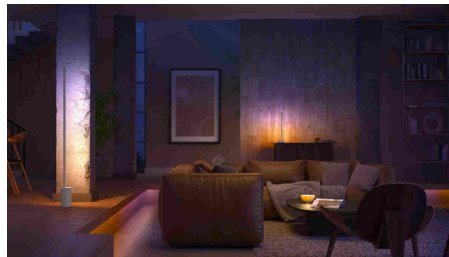

Easy smart lighting

Complement your home's decor with the slim, stylish white design of the gradient Signe floor lamp, which blends multiple colours together to paint the walls with a unique gradient of light.

Control up to 10 lights with the Bluetooth app

With the Hue Bluetooth app, you can control your Hue smart lights in a single room of your home. Add up to 10 smart lights and control them all with just the touch of a button on your mobile device.

Create a personalised experience with colourful smart light

Transform your home with over 16 million colours, instantly creating the right atmosphere for any event. With the touch of a button, you can set a festive mood for a party, turn your living room into a movie theatre, enhance your home decor with colour accents, and much more.