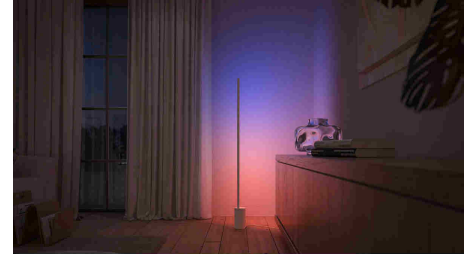

Easy smart lighting

Complement your home's decor with the slim, stylish white design of the gradient Signe floor lamp, which blends multiple colours together to paint the walls with a unique gradient of light.

Set the right mood with warm to cool white light

These bulbs and light fixtures offer different shades of warm to cool white light. With complete dimmability from bright to low nightlights, you can tune your lights to the perfect shade and brightness of light for your daily needs.

Unlock the full suite of smart lighting features with the Bridge

The Bridge unlocks the features that make smart lighting truly smart – away-from-home control, voice control, automated lighting and much more. Add a Bridge to your setup to create immersive experiences, tap into technology that's secure and reliable, and more. The Bridge is the key to smart lighting like you've never seen before.

8718696176276

Dynamic light scenes

Amp up the ambiance of special moments with living light. Use dynamic scenes to create the perfect mood in any situation.

Seamlessly blend colours

Get a seamless blend of multiple colours of light at the same time in a single lamp. The colours flow together naturally, casting light to showcase a unique effect.