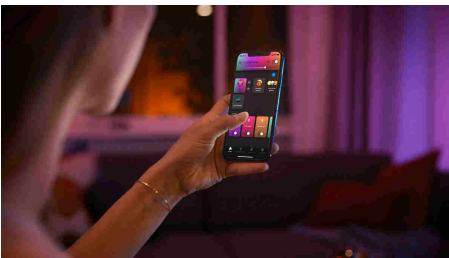

Easy smart lighting

Complement your home's decor with the slim, stylish white design of the gradient Signe floor lamp, which blends multiple colours together to paint the walls with a unique gradient of light.

Limitless possibilities

- Sync films, TV programmes, music, and games to smart lights

Easy smart lighting

- Control up to 10 lights with the Bluetooth app
- Control lights with your voice*
- Create a personalised experience with colourful smart light
- Set the right mood with warm to cool white light
- Unlock the full suite of smart lighting features with the Bridge
- Dynamic light scenes
- Seamlessly blend colours

Highlights

Sync films, TV programmes, music, and games to smart lights

Bring your entertainment to new heights by syncing the action on the screen or the beat of your music to your smart lights.* Choose the way you'd like to sync your lights to your film, music (including with our Spotify integration!), TV programme or game and watch as the colour-capable lights in your Entertainment area react. *Hue Bridge required

Control up to 10 lights with the Bluetooth app

With the Hue Bluetooth app, you can control your Hue smart lights in a single room of your home. Add up to 10 smart lights and control them all with just the touch of a button on your mobile device.