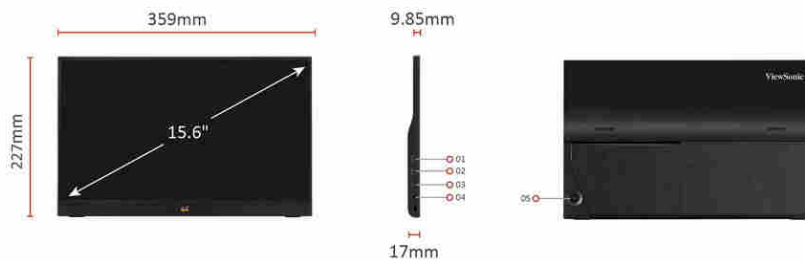

LCD DISPLAY

VA1655

Key Features

- Easily extend your content from laptops and mobile devices
- USB-C one-cable solution for audiovisual and power signal transmission
- Flexible display setup – work at any angle
- Compact size, light weight, and highly portable
- Endurable one-piece design

Product Description

The ViewSonic VA1655 is a portable 16" Full HD monitor perfect for overcoming one-screen limitations outside the office. Extend the screen from phones, tablets, or laptops for mobile work, one-on-one presentations, or leisure entertainment. The two universal USB Type C connectors provide a one-cable solution for audiovisual and power signal transmission. The adjustable stand and pivot-able display will support your working angles.

1. USB Type C(Power)x1
2. USB Type C x1
3. Mini HDMI
4. Audio Out
5. Joy Key

Visit Us ■ www.viewsonic.com

DISPLAY

Display Size (in.):	16
Viewable Area (in.):	15.6
Panel Type:	IPS Technology
Resolution:	1920 x 1080
Resolution Type:	FHD
Static Contrast Ratio:	800:1 (typ)
Dynamic Contrast Ratio:	50M:1
Light Source:	LED
Brightness:	250 cd/m ² (typ)
Colors:	16.2M
Color Space Support:	8 bit (6 bit + FRC)
Aspect Ratio:	16:9
Response Time (Typical GTG):	7ms
Viewing Angles:	170° horizontal, 170° vertical
Backlight Life (Hours):	15000 Hrs (Min)
Curvature:	Flat
Refresh Rate (Hz):	60
Blue Light Filter:	Yes
Color Gamut:	NTSC: 45% size (Typ)sRGB: 64% size (Typ)
Pixel Size:	0.179 mm (H) x 0.179 mm (V)
Surface Treatment:	Anti-Glare, Hard Coating (3H)

VIDEO INPUT

Digital Sync:	TMDS - mini HDMI (v1.4), Micro-Packet - Type C
---------------	--

ERGONOMICS

Tilt (Forward/Back):	30° / 53°
----------------------	-----------

DIMENSIONS (IMPERIAL) (WXHXD)

Packaging (in.):	16.9 x 15.1 x 2.8
Physical (in.):	14.1 x 8.9 x 0.7
Physical Without Stand (in.):	14.1 x 8.9 x 0.7