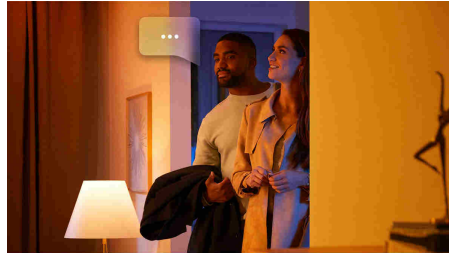

Philips Hue works with Amazon Alexa and Google Assistant when paired with a compatible Google Nest or Amazon Echo device. Control multiple lights in a room or just a single lamp with simple voice commands.

Create a personalised experience with colourful smart light