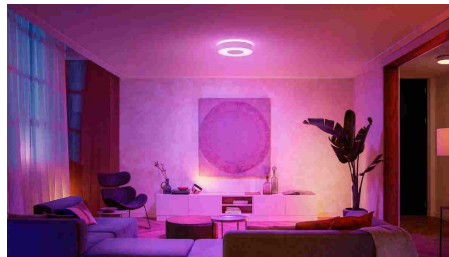

Highlights

Control up to 10 lights with the Bluetooth app

With the Hue Bluetooth app, you can control your Hue smart lights in a single room of your home. Add up to 10 smart lights and control them all with just the touch of a button on your mobile device.

Create a personalised experience with colourful smart light

Use millions of colours of light to transform any room in your home, instantly creating a unique atmosphere. With the touch of a button, you can transform your living room with a pink glow or light your entire home in vibrant colours to turn any night at home into a personalised party.