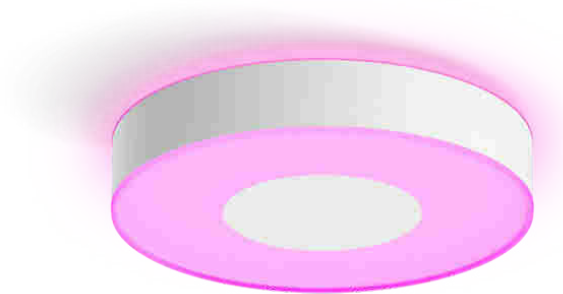

PHILIPS

Infuse medium
ceiling lamp

Hue White and Colour
Ambiance

Integrated LED

Bluetooth control via app

Control with app or voice*

Add Hue Bridge to unlock more

41163/31/P9

Easy smart lighting

Make a statement in any room with the contemporary design of the medium Infuse ceiling light in white. Cast a subtle glow against the ceiling while shining powerful light downwards – in any shade of white or coloured light.

Product dimensions and weight

- Height: 8.6 cm
- Length: 38.1 cm
- Width: 38.1 cm

Service

- Warranty: 2 year(s)

Technical specifications

- Lumen output at 4000K: 2,350 lm
- Lifetime up to: 25,000 h
- Bulb technology: LED, 24 V
- Light colour: 2000-6500 Hue White Colour Ambiance
- Mains power: 50-60 Hz
- LED: Yes
- Built-in LED: Yes
- Energy class included light source: G
- Number of bulbs: 1
- Wattage bulb included: 33.5 W
- IP code: IP20
- Class of protection: I - earthed
- Replaceability of light source: Replaceable LED light source by a professional
- Replaceability of control gears: Replaceable control gear by a professional
- Lumen output at 2700K: 2,100 lm