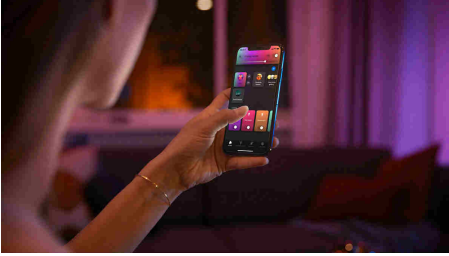

Easy smart lighting

Make a statement in any room with the contemporary design of the medium Infuse ceiling light in white. Cast a subtle glow against the ceiling while shining powerful light downwards – in any shade of white or coloured light.

Easy smart lighting

- Control up to 10 lights with the Bluetooth app
- Unlock the full suite of smart lighting features with the Bridge
- Set up hands-free voice control
- Create a personalised experience with colourful smart light
- Optimised light recipes for your daily activities

Highlights

Control up to 10 lights with the Bluetooth app

With the Hue Bluetooth app, you can control your Hue smart lights in a single room of your home. Add up to 10 smart lights and control them all with just the touch of a button on your mobile device.

Unlock the full suite of smart lighting features with the Bridge

The Bridge unlocks the features that make smart lighting truly smart – away-from-home control, voice control, automated lighting and much more. Add a Bridge to your setup to create immersive experiences, tap into technology that's secure and reliable, and more. The Bridge is the key to smart lighting like you've never seen before.