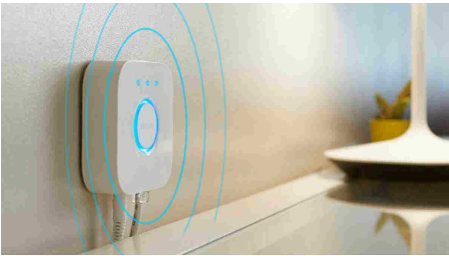

Easy smart lighting

- Control up to 10 lights with the Bluetooth app
- Unlock the full suite of smart lighting features with the Bridge
- Set up hands-free voice control
- Create a personalised experience with colourful smart light
- Optimised light recipes for your daily activities

Highlights

Control up to 10 lights with the Bluetooth app

With the Hue Bluetooth app, you can control your Hue smart lights in a single room of your home. Add up to 10 smart lights and control them all with just the touch of a button on your mobile device.

Unlock the full suite of smart lighting features with the Bridge

The Bridge unlocks the features that make smart lighting truly smart – away-from-home control, voice control, automated lighting and much more. Add a Bridge to your setup to create immersive experiences, tap into technology that's secure and reliable, and more. The Bridge is the key to smart lighting like you've never seen before.