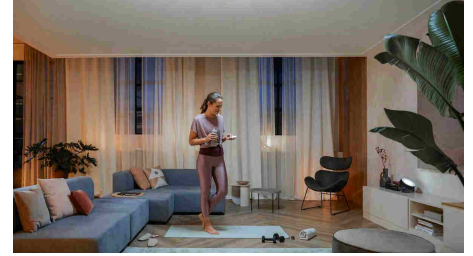

Set up hands-free voice control

Philips Hue works with Amazon Alexa and Google Assistant when paired with a compatible Google Nest or Amazon Echo device. Control multiple lights in a room or just a single lamp with simple voice commands.

Create a personalised experience with colourful smart light

Use millions of colours of light to transform any room in your home, instantly creating a unique atmosphere. With the touch of a button, you can transform your living room with a pink glow or light your entire home in vibrant colours to turn any night at home into a personalised party.

Optimised light recipes for your daily activities

Use the preset Philips Hue light recipes to fit your mood or activities throughout the day. Start your day with the bright white light of the Energise light recipe, or unwind with the subtle, soft light of Relax. Reading a book in the bath? Set the Read recipe for just the right light.