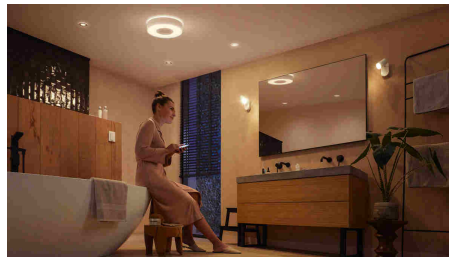

Highlights

Control up to 10 lights with the Bluetooth app

With the Hue Bluetooth app, you can control your Hue smart lights in a single room of your home. Add up to 10 smart lights and control them all with just the touch of a button on your mobile device.

Set the mood with warm-to-cool white smart lights

Choose from over 50,000 shades of warm-to-cool white light to create the perfect ambiance in your bathroom for each activity and time of day. Use bright, white light each morning to start the day energised and alert, or match your evening wind-down routine with a dim golden glow.

Create a personalised experience with colourful smart light

Use millions of colours of light to transform your bathroom, instantly creating a unique atmosphere. With the touch of a button, you can cast your soak in the tub surrounded in a calming pink glow, or light your bathroom in vibrant purple to make getting ready for a night out with friends even more fun.