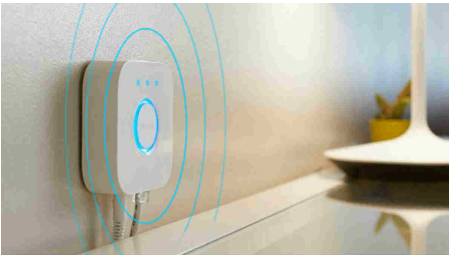

Easy smart lighting

- Control up to 10 lights with the Bluetooth app
- Unlock the full suite of smart lighting features with the Bridge
- Set up hands-free voice control
- Set the mood with warm-to-cool white smart lights
- Create a personalised experience with colourful smart light
- Water-resistant smart light for bathrooms (IP44)

Highlights

Control up to 10 lights with the Bluetooth app

With the Hue Bluetooth app, you can control your Hue smart lights in a single room of your home. Add up to 10 smart lights and control them all with just the touch of a button on your mobile device.

Unlock the full suite of smart lighting features with the Bridge

The Bridge unlocks the features that make smart lighting truly smart – away-from-home control, voice control, automated lighting and much more. Add a Bridge to your setup to create immersive experiences, tap into technology that's secure and reliable, and more. The Bridge is the key to smart lighting like you've never seen before.