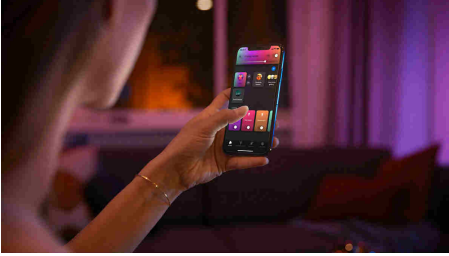

Easy smart lighting

- Control up to 10 lights with the Bluetooth app
- Unlock the full suite of smart lighting features with the Bridge
- Set up hands-free voice control
- Set the mood with warm-to-cool white smart lights
- Create a personalised experience with colourful smart light
- Water-resistant smart light for bathrooms (IP44)

Highlights

Control up to 10 lights with the Bluetooth app

With the Hue Bluetooth app, you can control your Hue smart lights in a single room of your home. Add up to 10 smart lights and control them all with just the touch of a button on your mobile device.

Unlock the full suite of smart lighting features with the Bridge

The Bridge unlocks the features that make smart lighting truly smart – away-from-home control, voice control, automated lighting and much more. Add a Bridge to your setup to create immersive experiences, tap into technology that's secure and reliable, and more. The Bridge is the key to smart lighting like you've never seen before.