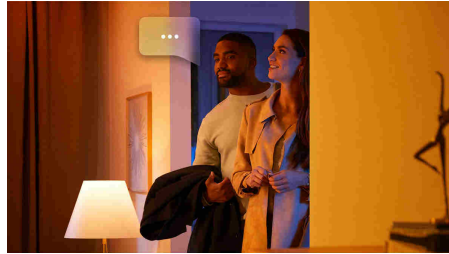

Philips Hue works with Amazon Alexa and Google Assistant when paired with a compatible Google Nest or Amazon Echo device. Control multiple lights in a room or just a single lamp with simple voice commands.

Set the mood with warm-to-cool white smart lights