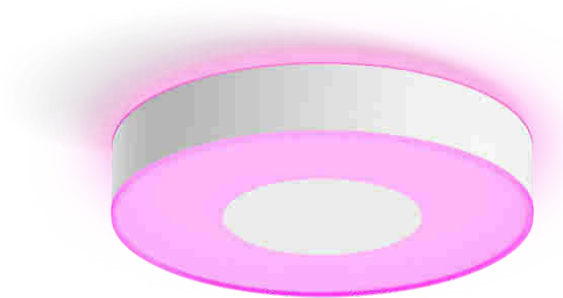

PHILIPS

Xamento medium
ceiling lamp

Hue White and Colour
Ambiance

Integrated LED

Bluetooth control via app

Smart control with Hue Bridge*

41167/31/P9

Easy smart lighting

Bring colourful light to the bathroom with the medium Xamento ceiling light. With a contemporary design and unique light effect, this ceiling light not only supports your daily bathroom routine – it makes it fun.

Easy smart lighting

- Control up to 10 lights with the Bluetooth app
- Unlock the full suite of smart lighting features with the Bridge
- Set up hands-free voice control
- Set the mood with warm-to-cool white smart lights
- Create a personalised experience with colourful smart light
- Water-resistant smart light for bathrooms (IP44)