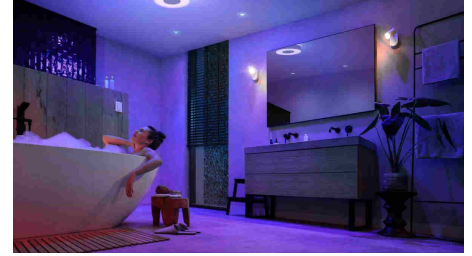

Set up hands-free voice control

Philips Hue works with Amazon Alexa and Google Assistant when paired with a compatible Google Nest or Amazon Echo device. Control multiple lights in a room or just a single lamp with simple voice commands.

Set the mood with warm-to-cool white smart lights

Choose from over 50,000 shades of warm-to-cool white light to create the perfect ambiance in your bathroom for each activity and time of day. Use bright, white light each morning to start the day energised and alert, or match your evening wind-down routine with a dim golden glow.

Create a personalised experience with colourful smart light

Use millions of colours of light to transform your bathroom, instantly creating a unique atmosphere. With the touch of a button, you can cast your soak in the tub surrounded in a calming pink glow, or light your bathroom in vibrant purple to make getting ready for a night out with friends even more fun.