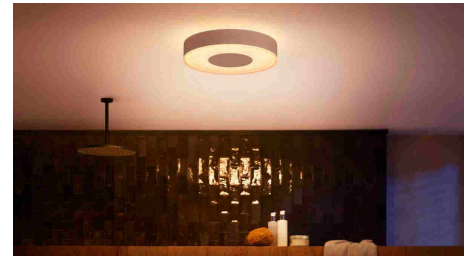

The Philips Hue Xamento series of smart bathroom lights have been rigorously tested to ensure that they are water resistant, making them ideal for humid environments. Each bathroom light meets IP44 standards.

Specifications

Design and finishing

- Colour: White
- Material: Metal, Synthetic

Extra feature/accessory incl.

- Dimmable with the Hue app and switches: Yes