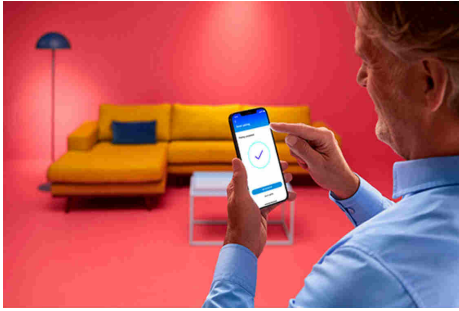

SQUIRE WiZ PORTABLE 9W 22-65K RGB TYPE G

Bring smart light to any corner of your space with the WiZ Squire dual zone table lamp, which casts colourful light on to the wall. Use with the WiZ app or your voice to dim and brighten or use preset light modes on Wi-Fi setups.

PRODUCT HIGHLIGHTS

- Full colour
- Dual zone light effect
- Easy plug and play

Smart lighting functionalities easy to set up

Enjoy the benefits of smart features instantly, just by connecting your WiZ light to your Wi-Fi network. Control lights easily when you're away from home and scheduling lights to go on and off automatically. No need to install additional hardware such as hub or gateway!

Create your perfect light scene

Make your own mix of different colour and white lights modes to create the perfect light ambience for your daily moment. Simply save your new Scene and select it anytime with the WiZ app or voice.

Set the right ambience with tunable warm to cool white light

Choose from a wide range of energising cool white to soft warm white light, or simply select from the preset modes such as Focus and Relax to create the best ambience for your activities.