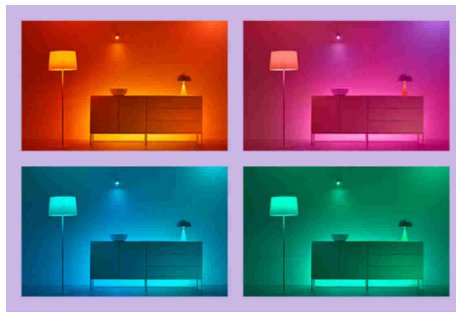

SQUIRE WiZ PORTABLE 9W 22-65K RGB TYPE G

Bring smart light to any corner of your space with the WiZ Squire dual zone table lamp, which casts colourful light on to the wall. Use with the WiZ app or your voice to dim and brighten or use preset light modes on Wi-Fi setups.

Exclusive SpaceSense™ light that turns on with movement

WiZ's SpaceSense technology turns your lights into motion sensors. With a minimum of two WiZ lights in a room, you can activate the SpaceSense feature in the WiZ app and get the lights to turn on and off automatically with motion detection. It's simple. It's SpaceSense. It's WiZ.

Create your perfect light scene

Make your own mix of different colour and white lights modes to create the perfect light ambience for your daily moment. Simply save your new Scene and select it anytime with the WiZ app or voice.

Millions of colours and changing light modes to make your day

Choose any light colour you like or simply apply a dynamic light mode that we've designed for you. Fireplace or Ocean, for example, will help you create an amazing atmosphere and lift your mood.