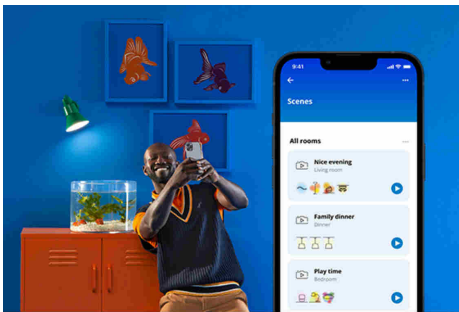

SQUIRE WiZ PORTABLE 9W 22-65K RGB TYPE G

Bring smart light to any corner of your space with the WiZ Squire dual zone table lamp, which casts colourful light on to the wall. Use with the WiZ app or your voice to dim and brighten or use preset light modes on Wi-Fi setups.

PRODUCT HIGHLIGHTS

- Full colour
- Dual zone light effect
- Easy plug and play

Smart lighting functionalities easy to set up

Enjoy the benefits of smart features instantly, just by connecting your WiZ light to your Wi-Fi network. Control lights easily when you're away from home and scheduling lights to go on and off automatically. No need to install additional hardware such as hub or gateway!

Exclusive SpaceSense™ light that turns on with movement

WiZ's SpaceSense technology turns your lights into motion sensors. With a minimum of two WiZ lights in a room, you can activate the SpaceSense feature in the WiZ app and get the lights to turn on and off automatically with motion detection. It's simple. It's SpaceSense. It's WiZ.

Create your perfect light scene

Make your own mix of different colour and white lights modes to create the perfect light ambience for your daily moment. Simply save your new Scene and select it anytime with the WiZ app or voice.