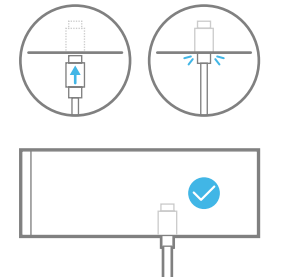

Dell UltraSharp Webcam  
WB7022  
Quick Start Guide

<https://www.dell.com/support/webcam-wb7022>

[www.dell.com/support](http://www.dell.com/support)  
[www.dell.com/support/drivers](http://www.dell.com/support/drivers)  
[www.dell.com/contactdell](http://www.dell.com/contactdell)  
[www.dell.com/regulatory\\_compliance](http://www.dell.com/regulatory_compliance)