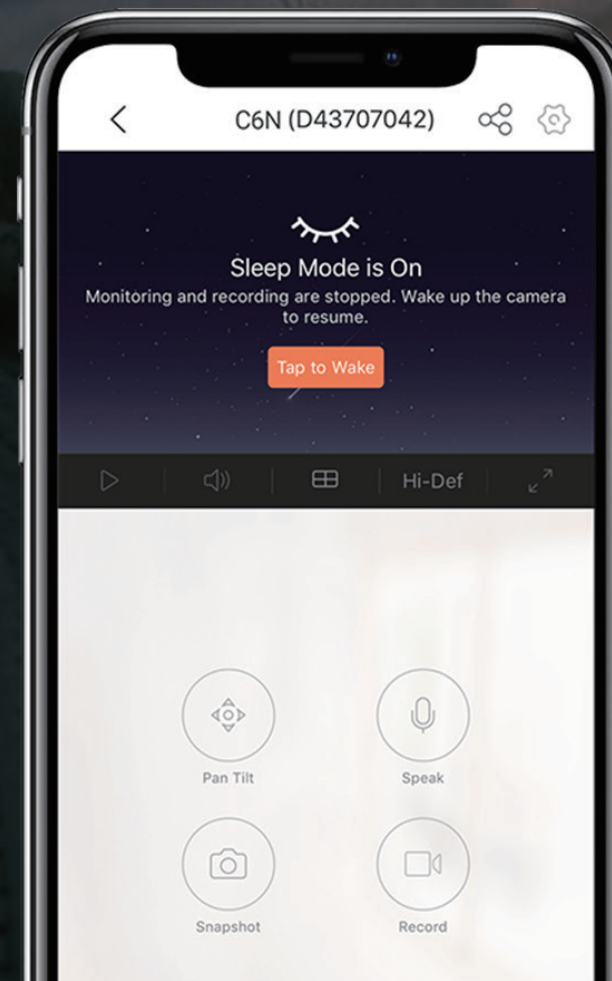

## Smart tracking.

---

When it detects a moving object, the C6N is smart enough to automatically track its motion while alerting you with an image in real-time.

## Communication, anytime.

---

Talk to your loved ones and deter unwelcome strangers – all by using the C6N's two-way communication feature. Using the EZVIZ App on your mobile device, you can easily and conveniently enjoy communication wherever you might be.

## See further in the dark.

Enjoy round-the-clock protection with the C6N camera. Using powerful Infrared LED lights, it lets you see up to 10 meters (33 feet) in dim light.

## We protect your data and privacy.

Protecting your data and privacy is our highest priority. Data transmission between the camera and the EZVIZ Cloud is encrypted from end to end. Only you have the keys to decrypt your data. To get an extra layer of privacy protection, you can always enable the camera's sleep mode on the EZVIZ App.