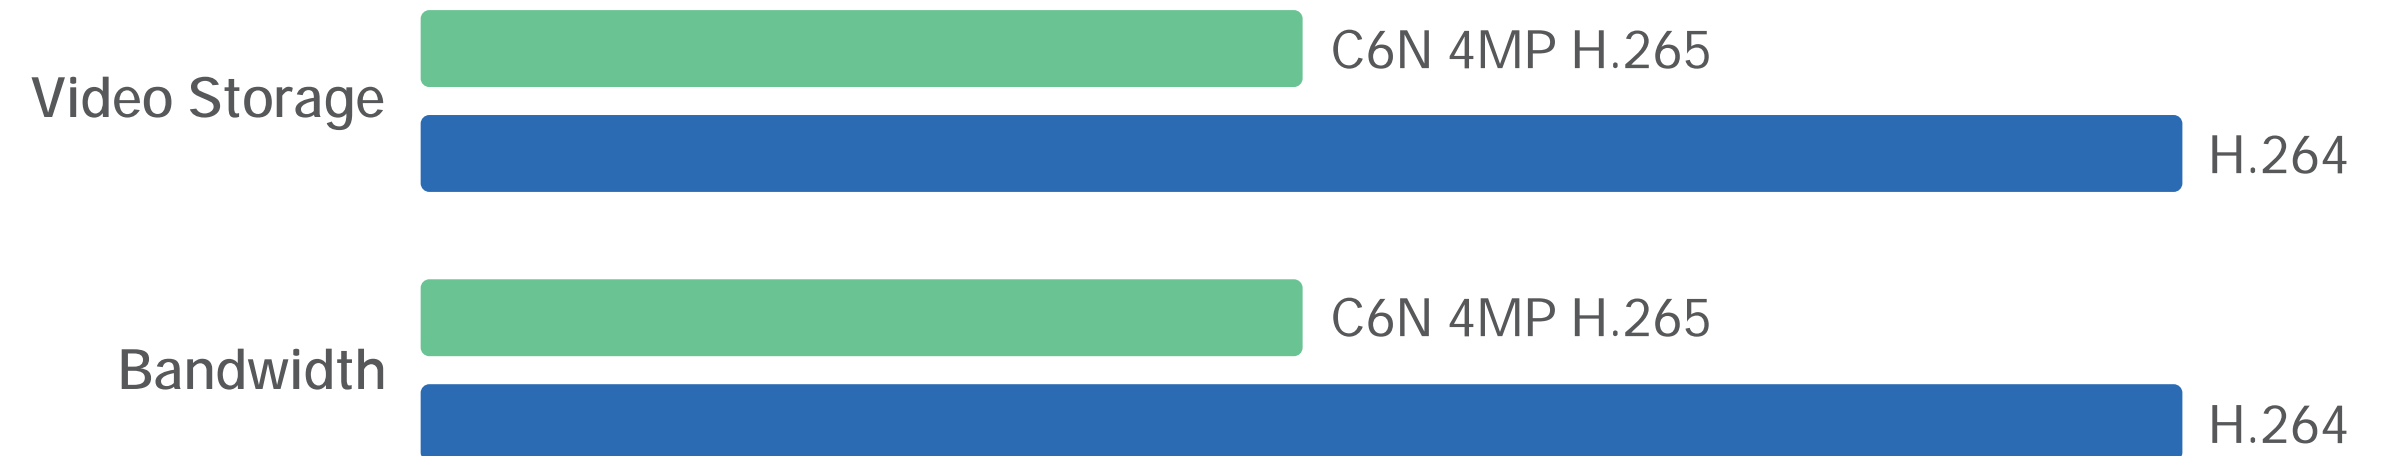

Save money on video storage and bandwidth.

The camera features the advanced H.265 video compression technology, achieving better video quality with only half the bandwidth and half the storage space of the previous H.264 video compression standard.

* The H.265 video compression applies when the 24/7 video recording is activated.

Two storage options.

Save your recordings with flexible and secured solutions. The C6N comes with a built-in MicroSD card slot that can store up to 256 GB of recorded footage. You can also save your images to EZVIZ Cloud* for additional back-up.

* Cloud storage service is only available in certain markets. Please verify the availability before making any purchase.