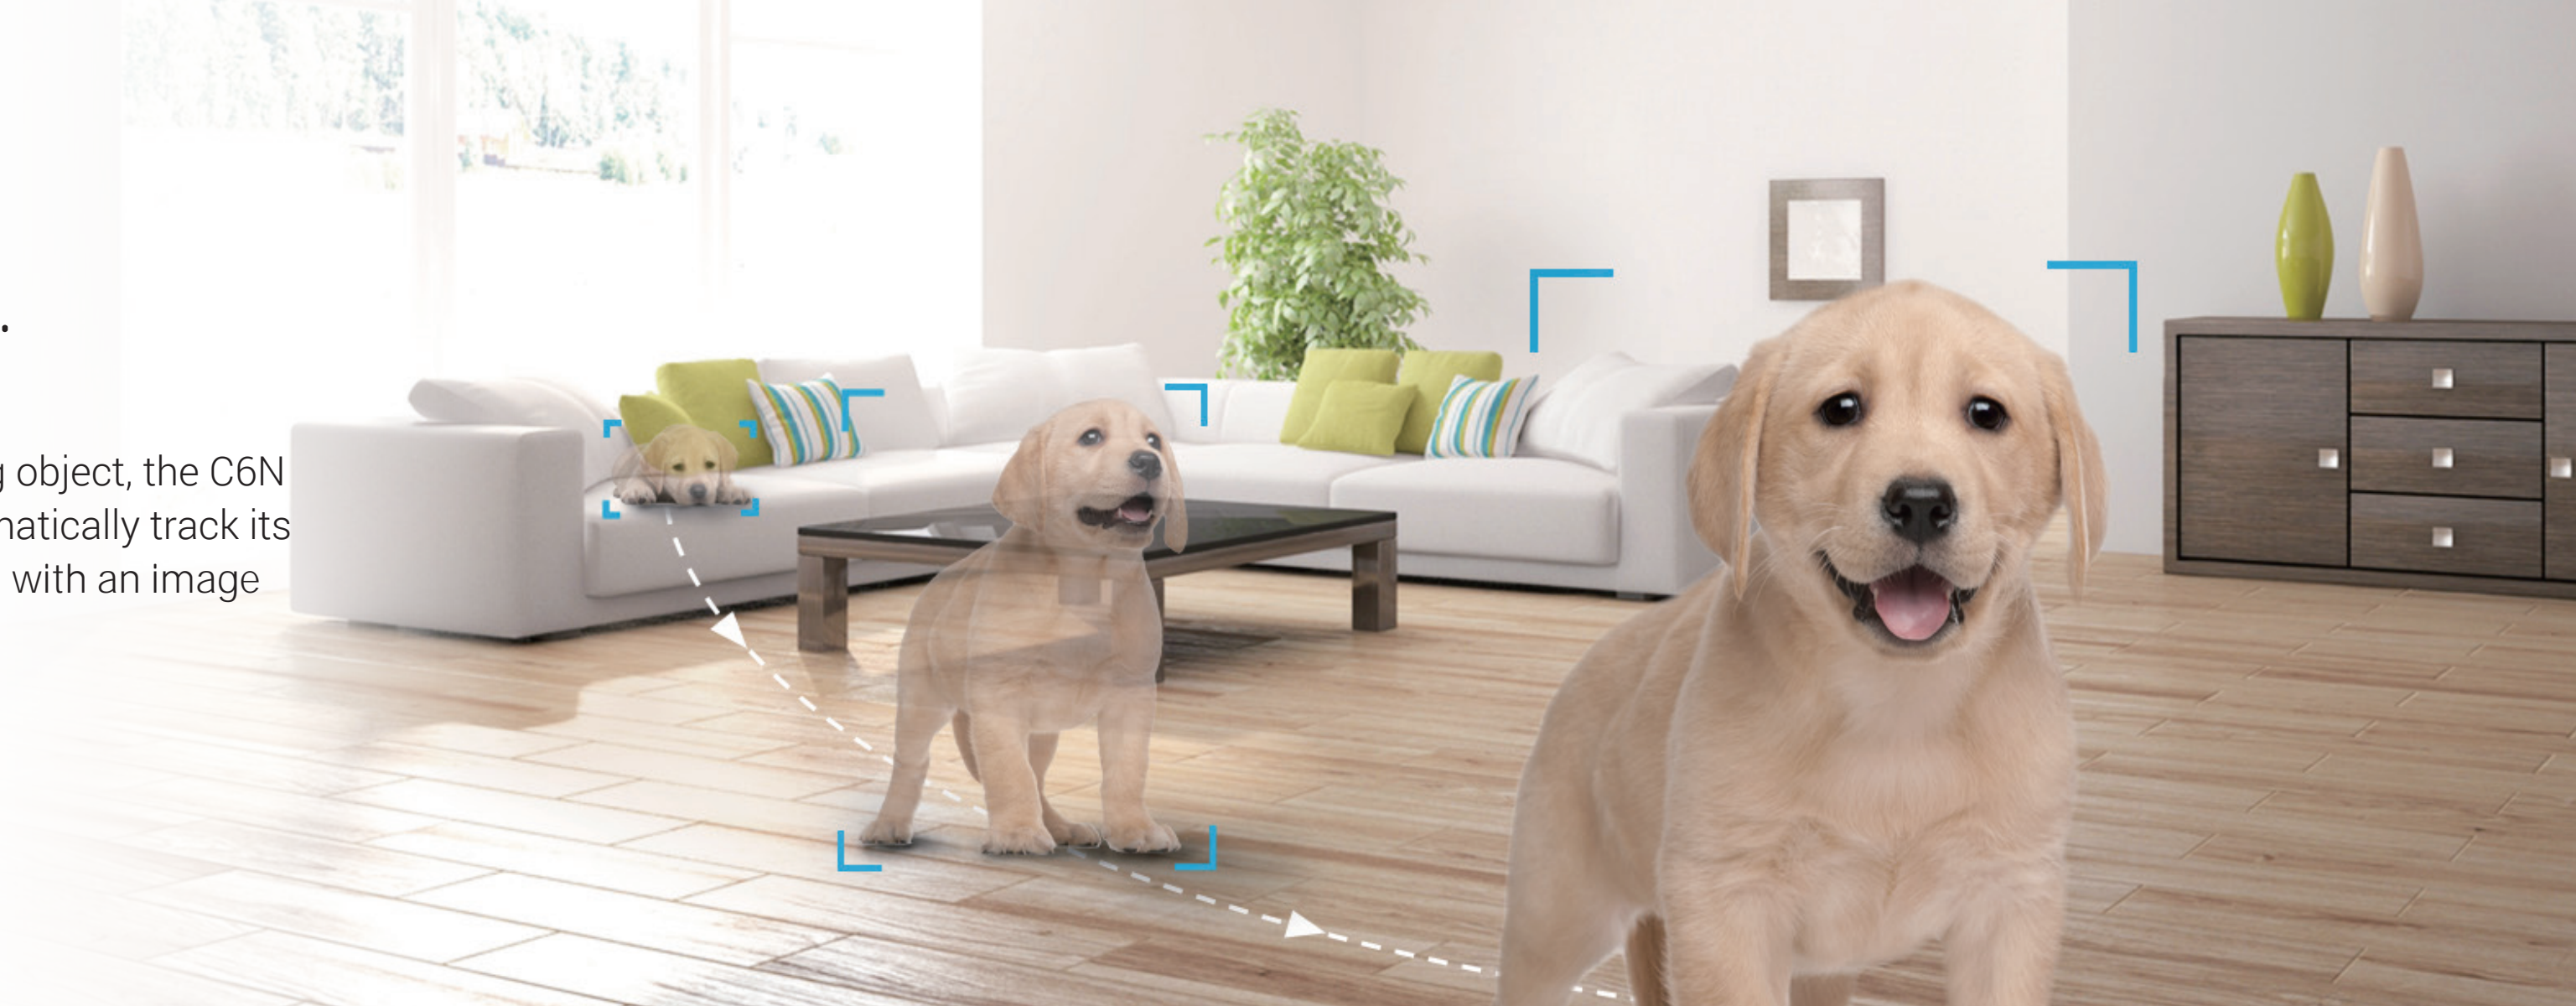

## Zero blind spots.

Keep tabs on every corner with just one C6N. Its expansive 360-degree field-of-view ensures full coverage, so you don't miss a thing.

- Vertical rotation 55°

- Horizontal rotation 350°

## Smart tracking.

---

When it detects a moving object, the C6N is smart enough to automatically track its motion while alerting you with an image in real-time.

## Communication, anytime.

---

Talk to your loved ones and deter unwelcome strangers – all by using the C6N's two-way communication feature. Using the EZVIZ App on your mobile device, you can easily and conveniently enjoy communication wherever you might be.