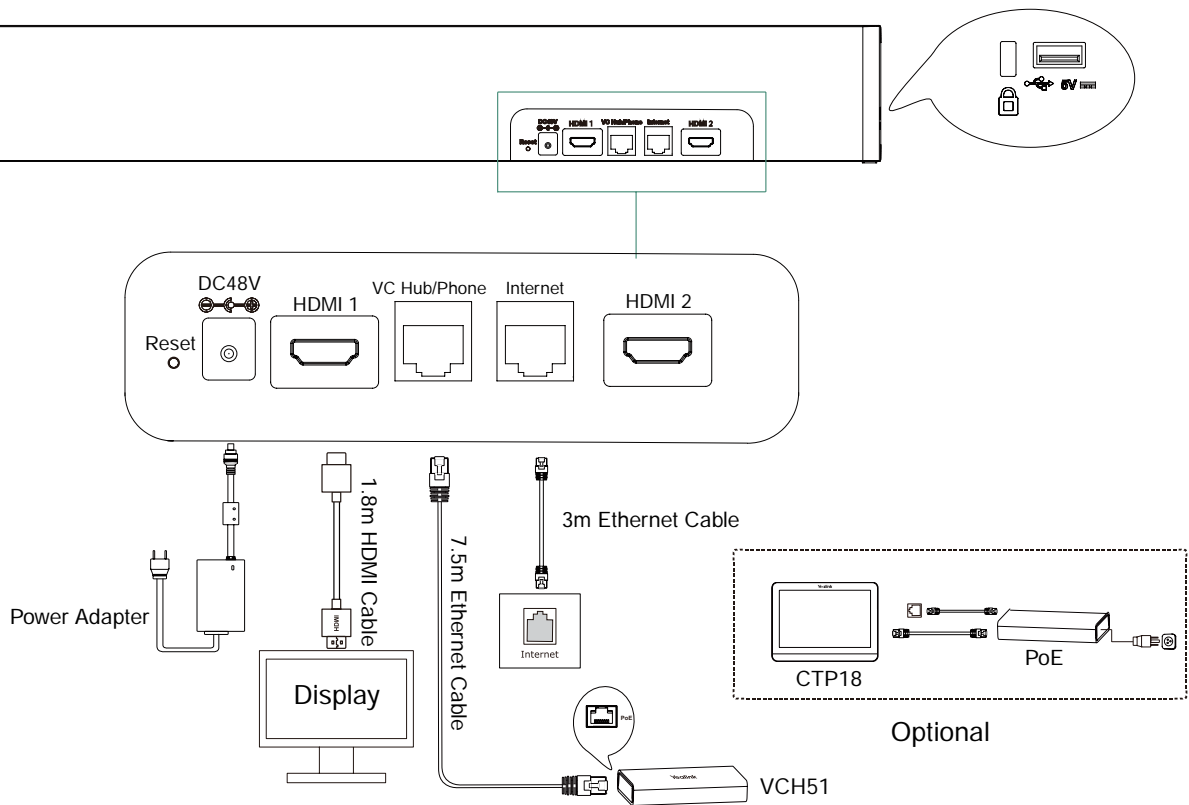

Connections

- 2 x HDMI output (CEC supported)
- HDMI input (through the VCH51 Sharing Kit)
- 1 x USB 2.0
- 1 x 10/100M/1000M Ethernet port
- 1 x Yealink VCH port (RJ-45)
- 1 x Power port
- 1 x Security lock slot
- 1 x Reset slot

MeetingBar A20 Package

- Package contents:
 - MeetingBar A20 endpoint
 - 3m Ethernet cable
 - 2 x 1.8m HDMI cable
 - Mounting Bracket and Accessories
 - Power adapter
 - Quick Start Guide
 - Controller (optional):
 - CTP18 Touch Panel
 - VCR20 Remote Control
 - Content sharing(optional):
 - VCH51 Sharing Kit (HDMI/USB-C)^②
 - WPP20 Wireless Presentation Pod^③
- Carton Meas: 674*136*195mm

Endpoint Connections

Note:

- If you connect a touch display device, you can operate the A20 either by remote control or touch control.
- If you connect a non-touch display device, you can use the remote control, mouse or CTP18.