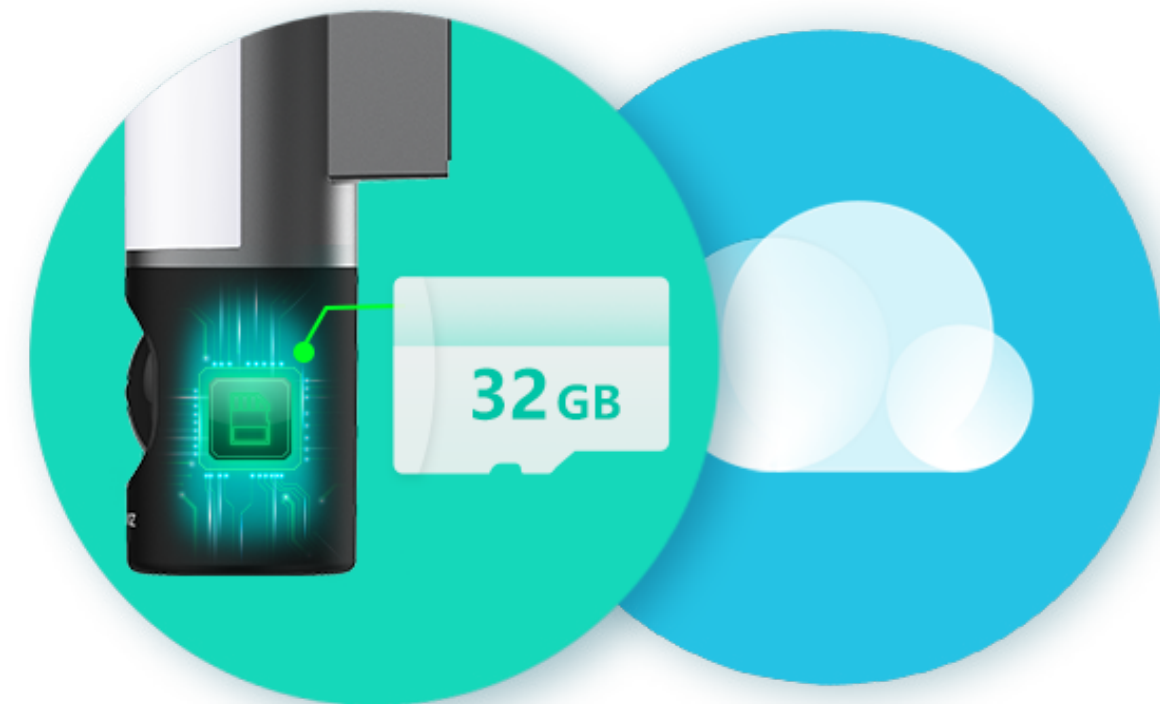

LC3

Smart Security Wall-Light Camera

A two-in-one for smart lighting and advanced security

The LC3 is an innovative integration of a brightness-adjustable floodlight and a powerful 4MP security camera, which enhances your home safety at all levels – even at night. Doubling as a sleek wall lamp, the LC3 fits into any household to light up dark places with remote smart controls. A security camera at its core, the LC3 features AI-powered person detection, active defense, and two-way communication to effectively watch over outdoor spaces such as patios, hallways, courtyards, and more.

AES 128-bit encryption

TLS encryption protocol

Multiple authentication steps

An affordable product with built-in storage.

The LC3 comes embedded with a 32 GB eMMC, which means you no longer need to go through any hassle or spend extra money on expensive storage cards. The built-in storage capacity ensures easy and secure video storage at all times. You can also choose to add another level of protection by saving your data on EZVIZ CloudPlay with a service subscription. Your data will be safe in case of damage or loss of your device.

*Cloud storage service is only available in certain markets. Please verify the availability before making any purchase.

Built-in 32 GB eMMC Storage

Supports EZVIZ CloudPlay Storage*

Specifications Model CS-LC3