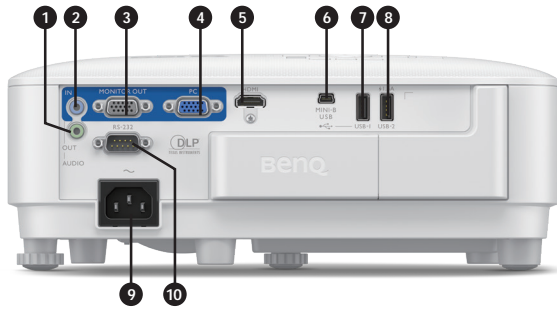

Input and Output Terminals

❶ Audio output (mini jack)	❹ AC Power cable inlet
❷ Audio input (mini jack)	❺ RS232 input (D-sub 9pin, male)
❸ Monitor output (D-sub 15pin, Female)	
❹ PC (D-sub 15pin)	
❺ HDMI	
❻ USB Type mini B	
❼ USB TypeA-1	
❽ USB TypeA-2 (5V,1.5A)