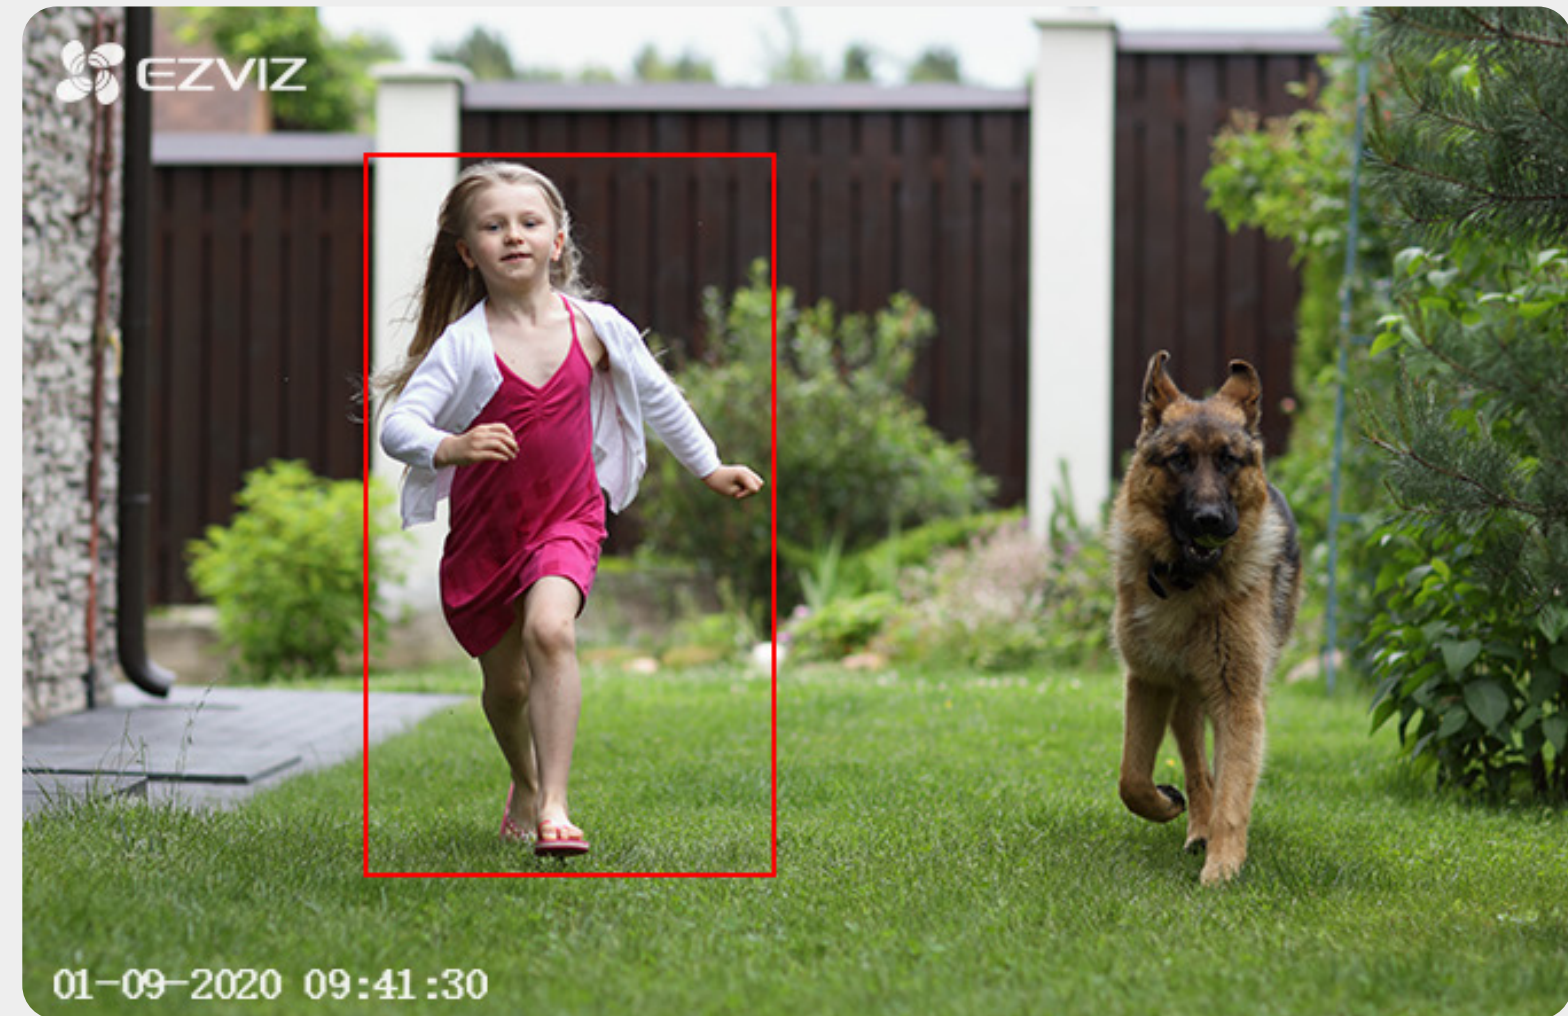

C8C

Outdoor Pan/Tilt Camera

Break the sight boundaries.

The C8C is EZVIZ's first outdoor WiFi Pan/Tilt Camera, a giant breakthrough combining an exquisite design with comprehensive functionality. Capturing more details than ordinary outdoor cameras do, this camera ensures reliable, all-around outdoor protection.

FHD 1080p

Motorized Pan & Tilt for 360° Visual Coverage

AI-Powered Person Detection

Color Night Vision

Active Defense

IP65 Dust and Water Protection

Audio Pick-up

Supports 2.4 GHz WiFi

A better day begins with better vision.

Your surroundings are covered with this outdoor pan/tilt camera. With a 352° horizontal rotation and 95° vertical rotation, the C8C gives you an easy overview of all that's around you. And the EZVIZ App puts it all right on your smartphone or mobile device.

AI-powered person detection.

Smarter than ever! As an upgrade from simple motion detection, the embedded AI algorithm intelligently detects the motion of human shapes in real time. When people enter your customized detection area, you will be alerted immediately.