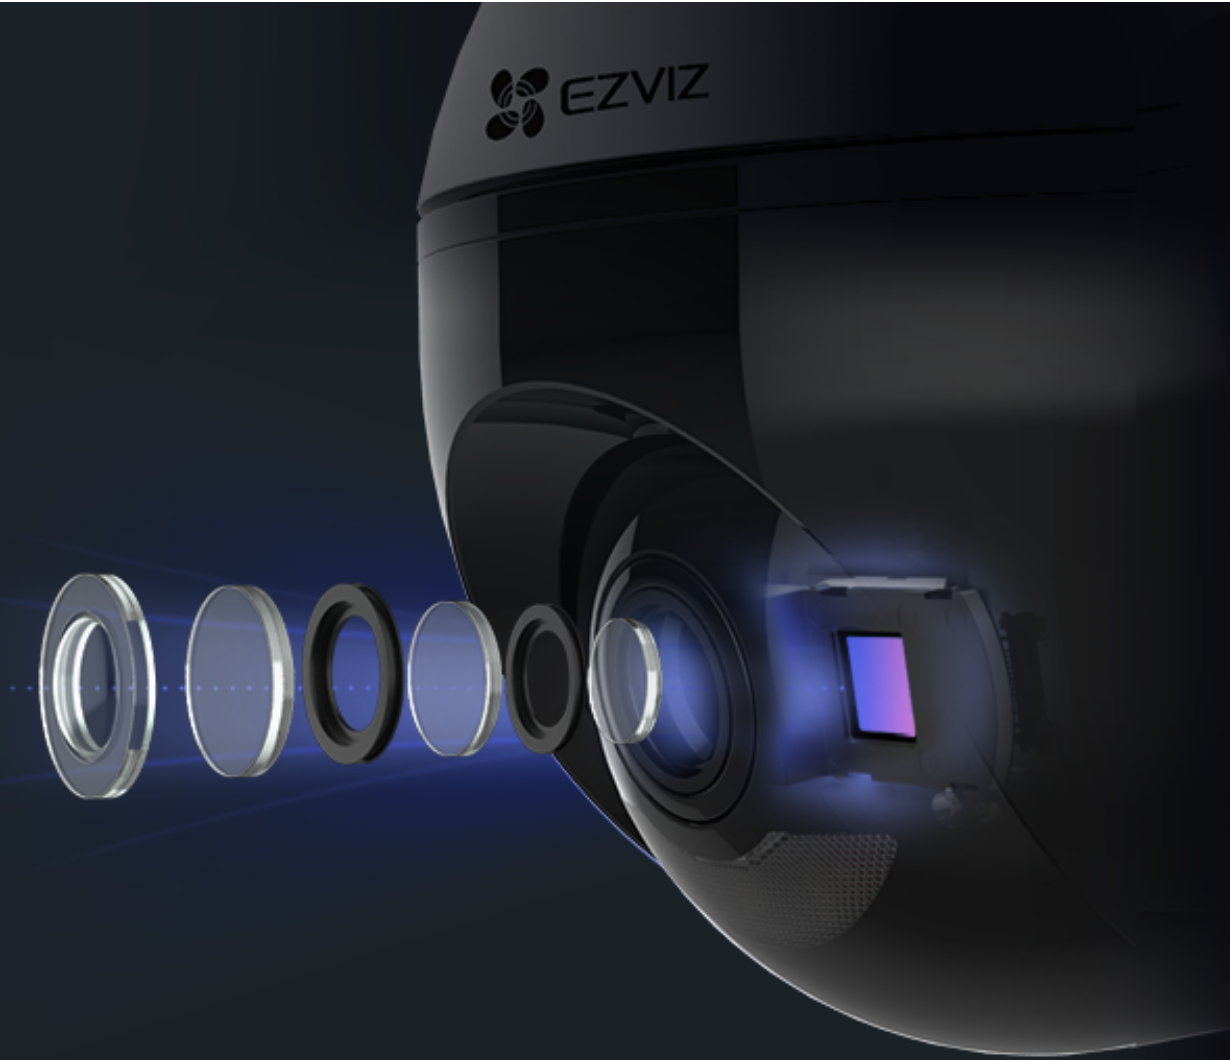

C8C

Outdoor Pan/Tilt Camera

Break the sight boundaries.

The C8C is EZVIZ's first outdoor WiFi Pan/Tilt Camera, a giant breakthrough combining an exquisite design with comprehensive functionality. Capturing more details than ordinary outdoor cameras do, this camera ensures reliable, all-around outdoor protection.

FHD 1080p

Motorized Pan & Tilt for 360° Visual Coverage

AI-Powered Person Detection

Color Night Vision

Active Defense

IP65 Dust and Water Protection

Audio Pick-up

Supports 2.4 GHz WiFi

A better day begins with better vision.

Your surroundings are covered with this outdoor pan/tilt camera. With a 352° horizontal rotation and 95° vertical rotation, the C8C gives you an easy overview of all that's around you. And the EZVIZ App puts it all right on your smartphone or mobile device.

AI-powered person detection.

Smarter than ever! As an upgrade from simple motion detection, the embedded AI algorithm intelligently detects the motion of human shapes in real time. When people enter your customized detection area, you will be alerted immediately.