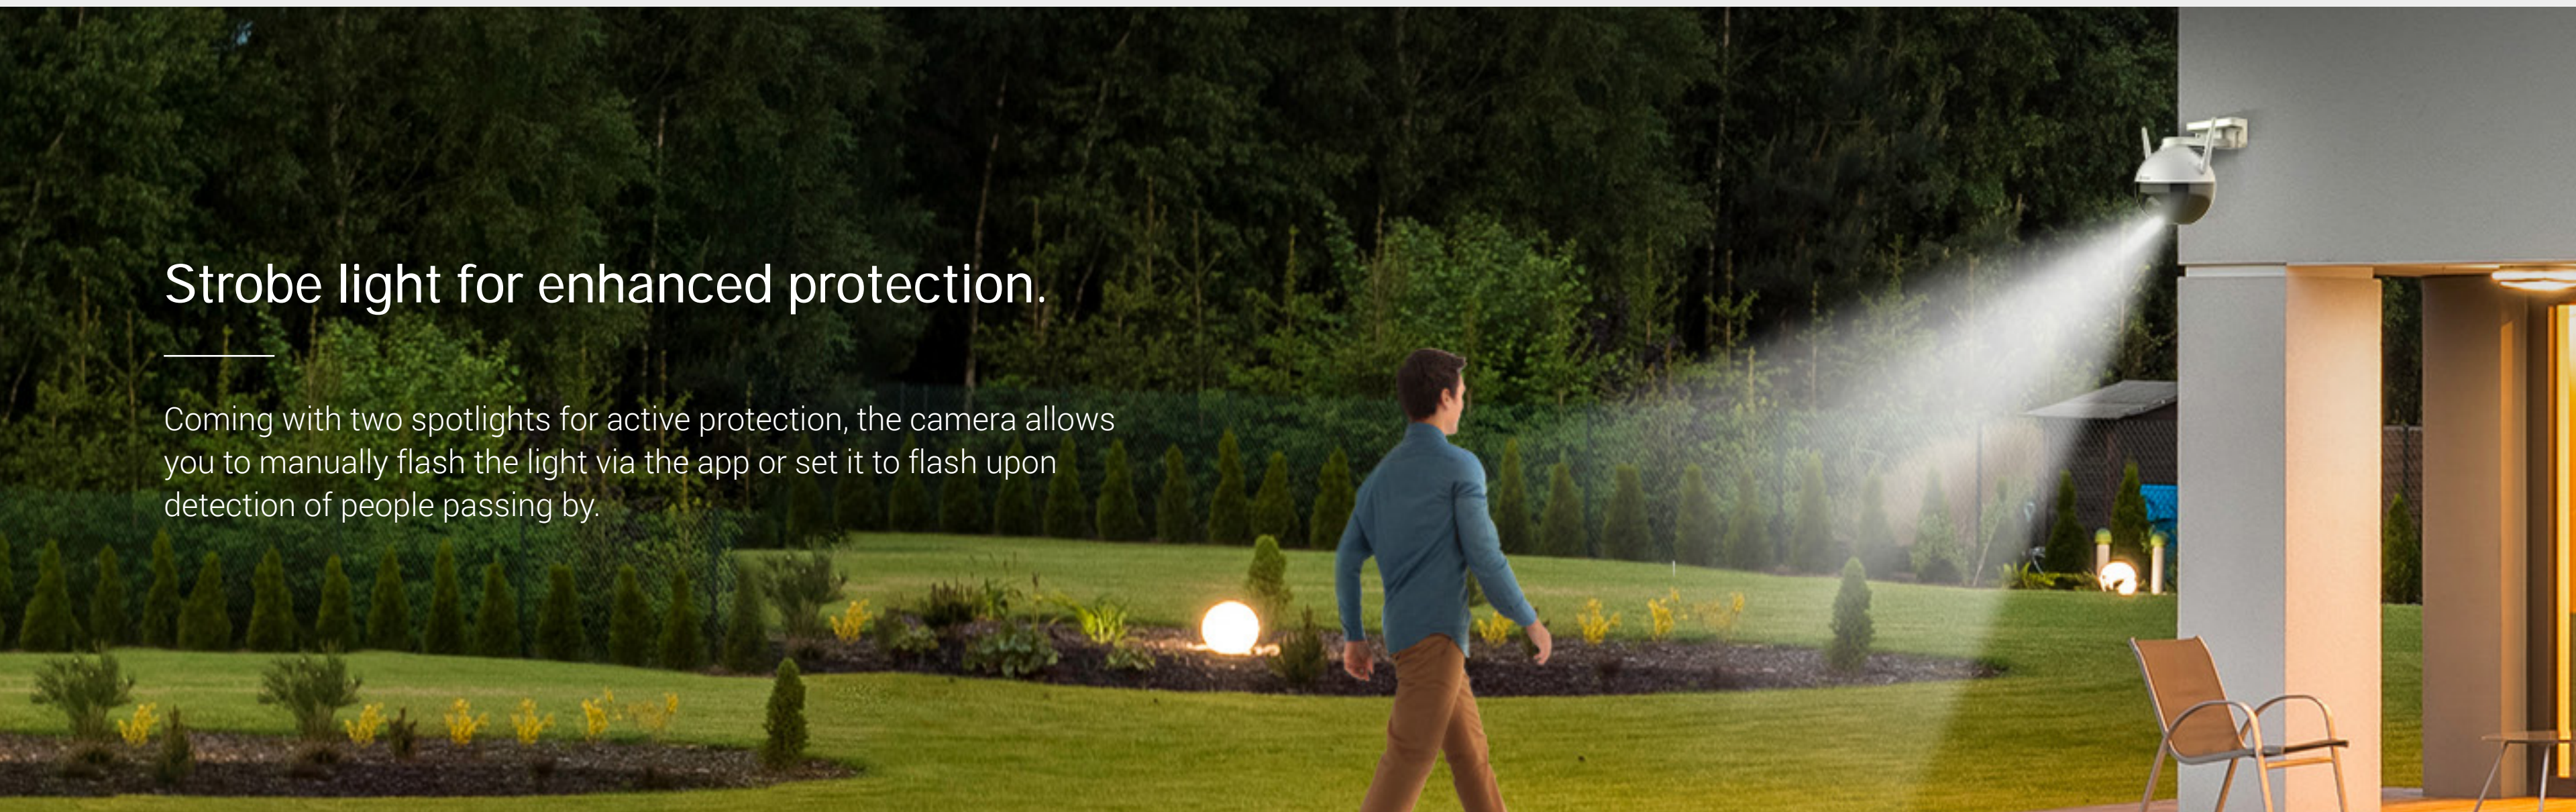

C8C

Outdoor Pan/Tilt Camera

Break the sight boundaries.

The C8C is EZVIZ's first outdoor WiFi Pan/Tilt Camera, a giant breakthrough combining an exquisite design with comprehensive functionality. Capturing more details than ordinary outdoor cameras do, this camera ensures reliable, all-around outdoor protection.

A better day begins with better vision.

Your surroundings are covered with this outdoor pan/tilt camera. With a 352° horizontal rotation and 95° vertical rotation, the C8C gives you an easy overview of all that's around you. And the EZVIZ App puts it all right on your smartphone or mobile device.

AI-powered person detection.

Smarter than ever! As an upgrade from simple motion detection, the embedded AI algorithm intelligently detects the motion of human shapes in real time. When people enter your customized detection area, you will be alerted immediately.

Strobe light for enhanced protection.

Coming with two spotlights for active protection, the camera allows you to manually flash the light via the app or set it to flash upon detection of people passing by.