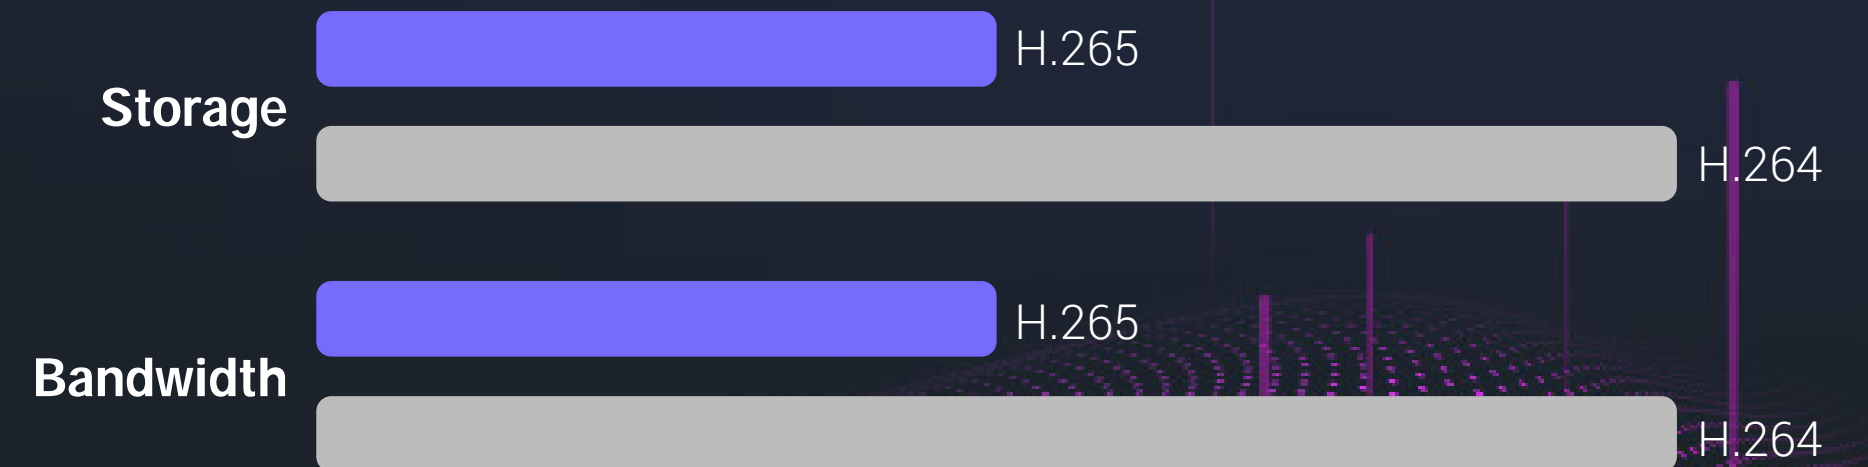

H.265 video technology.

The C8C features the advanced H.265 video compression technology, achieving better video quality with only half the bandwidth and half the storage space of the previous video compression standard (H.264).