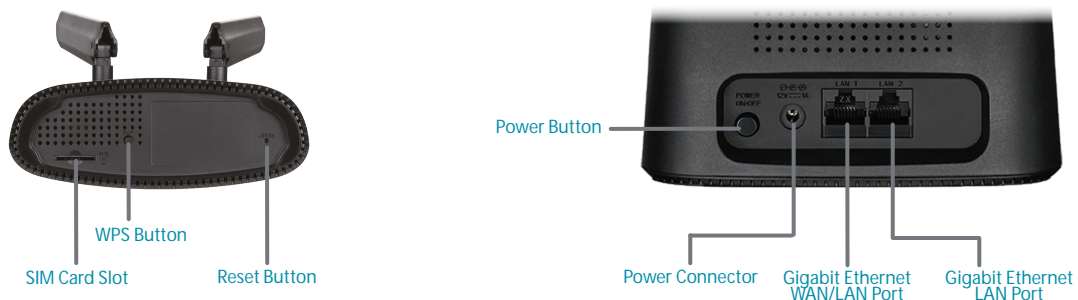

General	
Device Interfaces	1 x 10/100/1000 Gigabit Ethernet WAN/LAN port, 1 x 10/100/1000 Gigabit Ethernet LAN ports, 1 x Mini-SIM/UICC Slot, 1 x Reset Button, 1 x WPS Button, 1 x Power Port
LED	Power, Internet, 2.4 GHz, 5 GHz, LAN, Signal Strength
Antenna Type	Two detachable 3G/4G antennas
Functionality	
Frequency Support	LTE Bands: FDD:1/3/7/8/20(2100/1800/2600/900/800 MHz, TDD: 38 (2600 MHz), Carrier Aggregation (CA) Support: 1+3/1+7/1+8/1+20/3+8/3+20/3+7/3+38/7+20/3+3/7+7/38+38 UMTS: 1/8 (2100/900 MHz) GSM/GPRS: Quad-Bands (850/900/1800/1900 MHz)
Data Rates¹	LTE Downlink: Up to 300 Mbps, LTE Uplink: Up to 100 Mbps DC-HSPA Downlink: Up to 42 Mbps, DC-HSPA Uplink: Up to 5.72 Mbps
Wireless IEEE Standard	IEEE 802.11n/ac
Wi-Fi Data Rate¹	Up to 1200 Mbps with 802.11ac + 802.11n dual mode Up to 866 Mbps with 802.11ac clients Up to 300 Mbps with 802.11n clients
WAN Interface	Static IP, dynamic IP (DHCP client), PPTP, and L2TP.
Security Protocol	64/128-bit WEP (Wired Equivalent Privacy), WPA & WPA2 (Wi-Fi Protected Access)
Firewall	Network Address Translation (NAT), URL Blocking, Stateful Packet Inspection (SPI), MAC Filtering
Software	
Device Management	Web UI
Physical	
Size	132 x 126 x 44 mm
Weight	300 g
Operating Temperature	0 to 40 °C
Storage Temperature	-10 to 70 °C
Operating Humidity	10% to 90% non-condensing
Storage Humidity	5% to 95% non-condensing
Certifications	CE , RoHS

¹ Data rates are theoretical. Data transfer rate depends on network capacity, signal strength, and environmental factors.

² LAN 1 is configurable as WAN in the routers web UI.