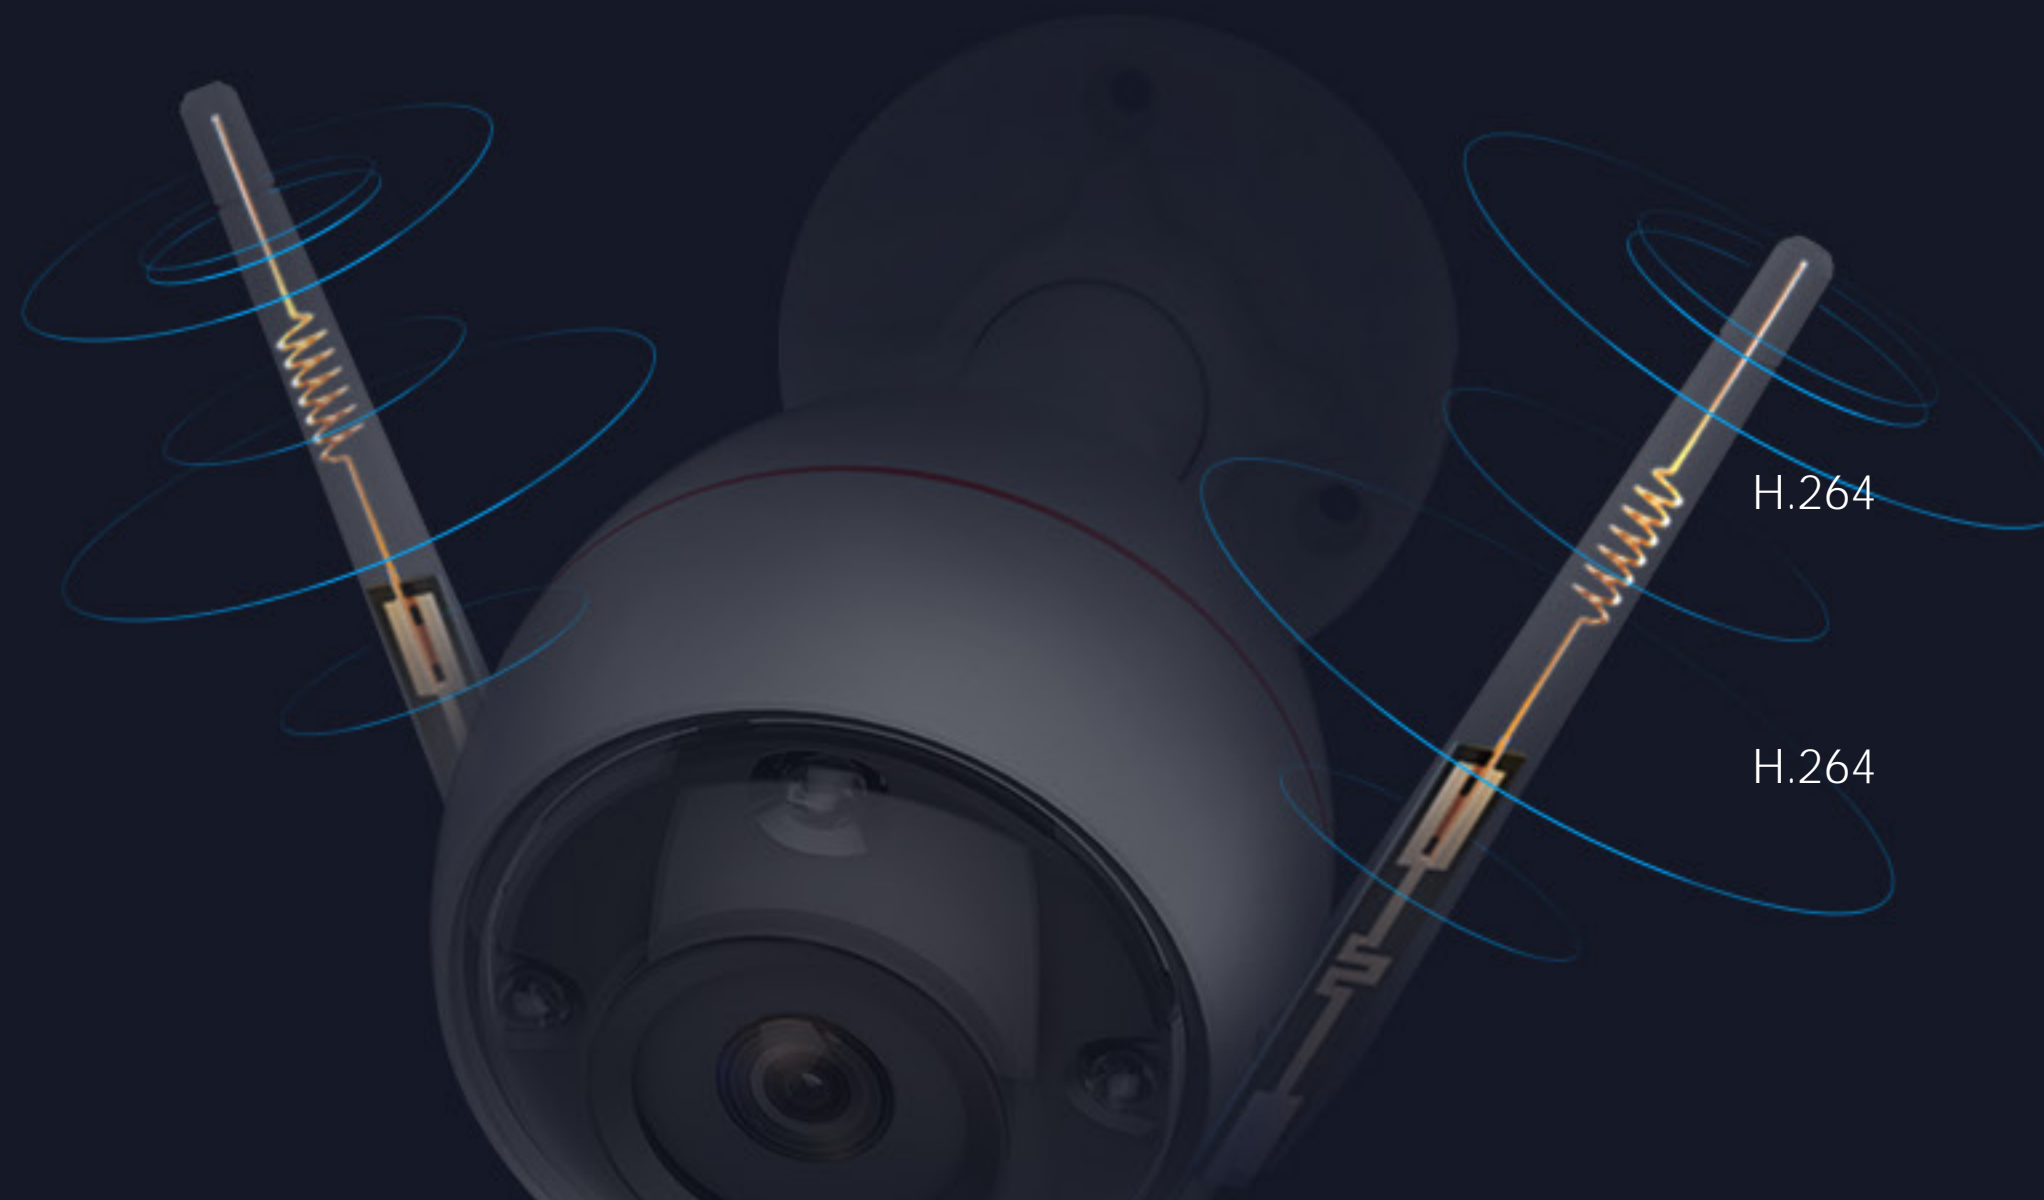

Guards at the gate.

Designed to bring peace of mind, the C3W Pro camera comes with our proud Active Defense function. Upon detection of intruders, the camera will set off a loud siren and flash* two spotlights to scare them off.

*The spotlights will not flash in the darkness when color night vision mode is enabled.

Talk, as if you were there.

Not every outdoor security camera supports two-way communication. The C3W Pro camera took this function to a new height with a high-fidelity speaker and a microphone that features an ultra-long pickup range, so you can hear loud and clear. Or talk as if you were there.

Enhanced connection.

Boasting wall-penetration and anti-interference capabilities, the dual-antenna C3W Pro camera handles long-range transmission easily. Enjoy the confidence to install the camera at the front gate or in your yard while maintaining a steady and reliable connection.

Resists water and dust.

With a whole metallic enclosure and an IP67 rating, the camera can withstand rainy, sunny, stormy, and even snowy days, giving you year-round peace of mind.

Simple installation.

The C3W Pro camera features a 360° swivel and base so that you can install it on your ceiling or wall securely. In just a few minutes, you have a sophisticated security system.