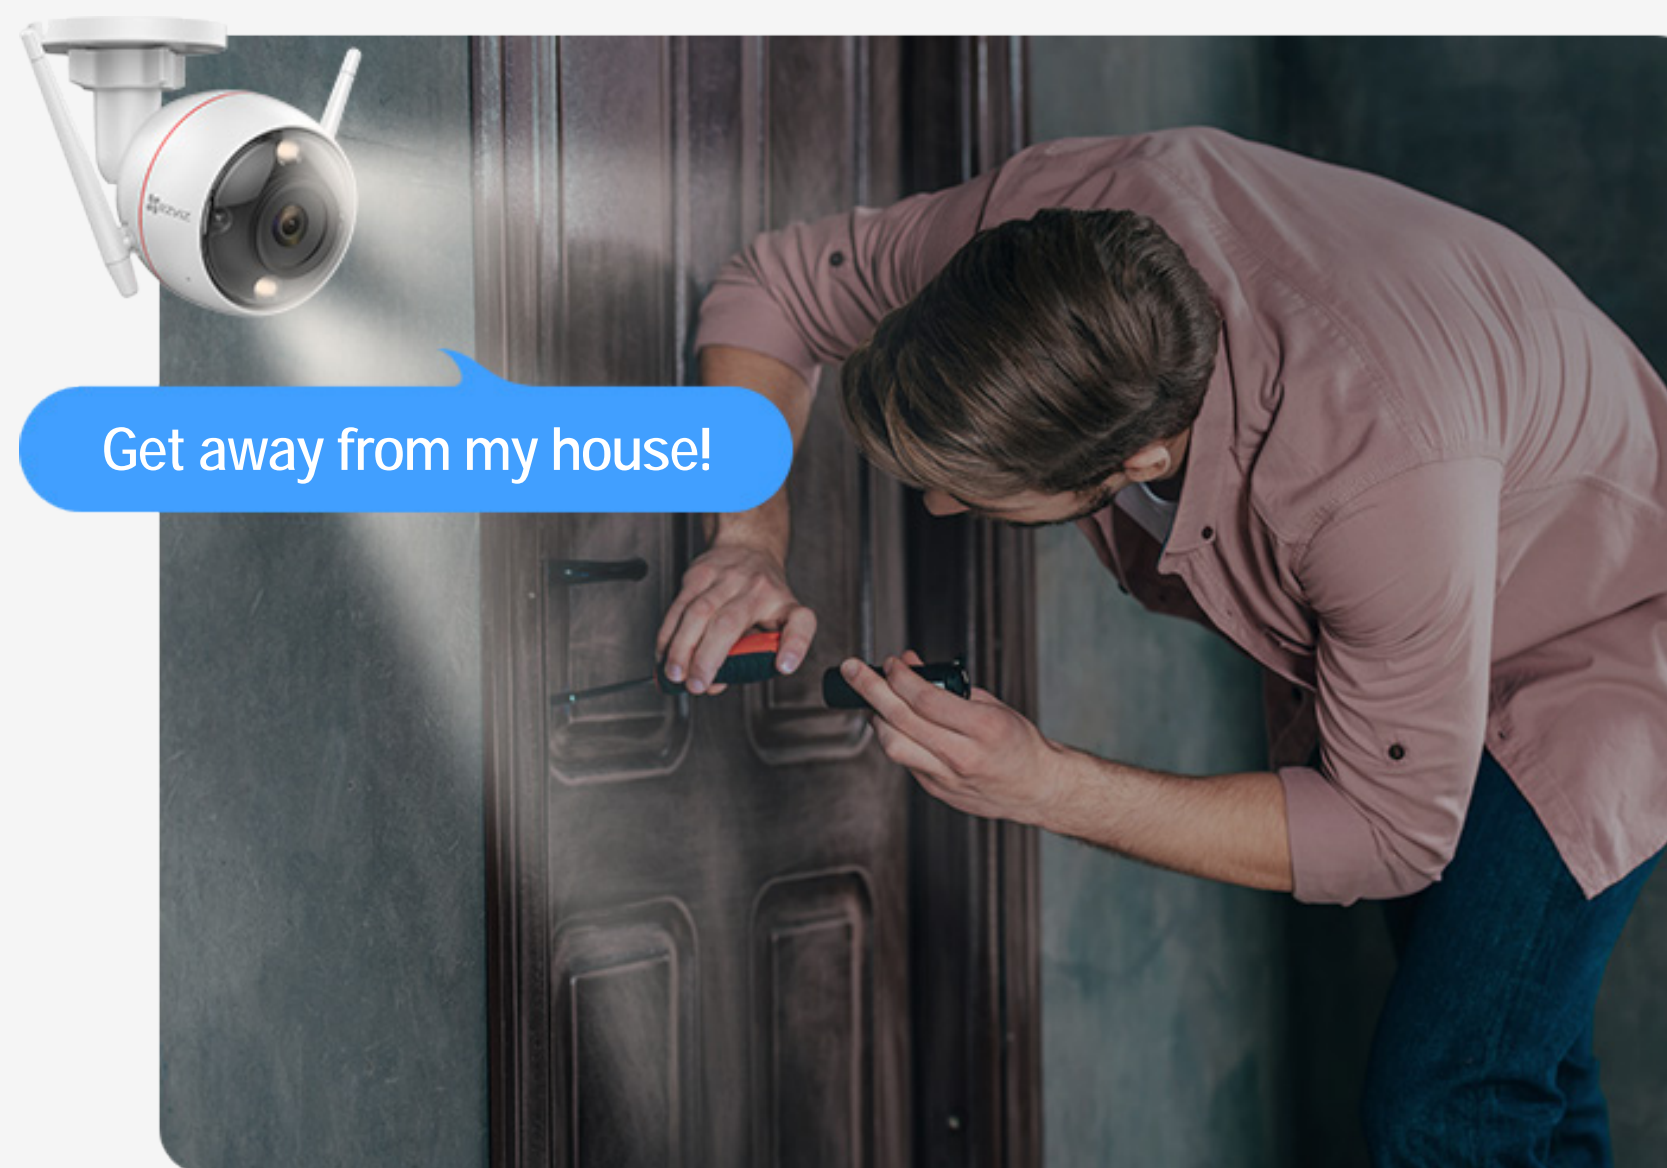

Guards at the gate.

Designed to bring peace of mind, the C3W Pro camera comes with our proud Active Defense function. Upon detection of intruders, the camera will set off a loud siren and flash* two spotlights to scare them off.

*The spotlights will not flash in the darkness when color night vision mode is enabled.