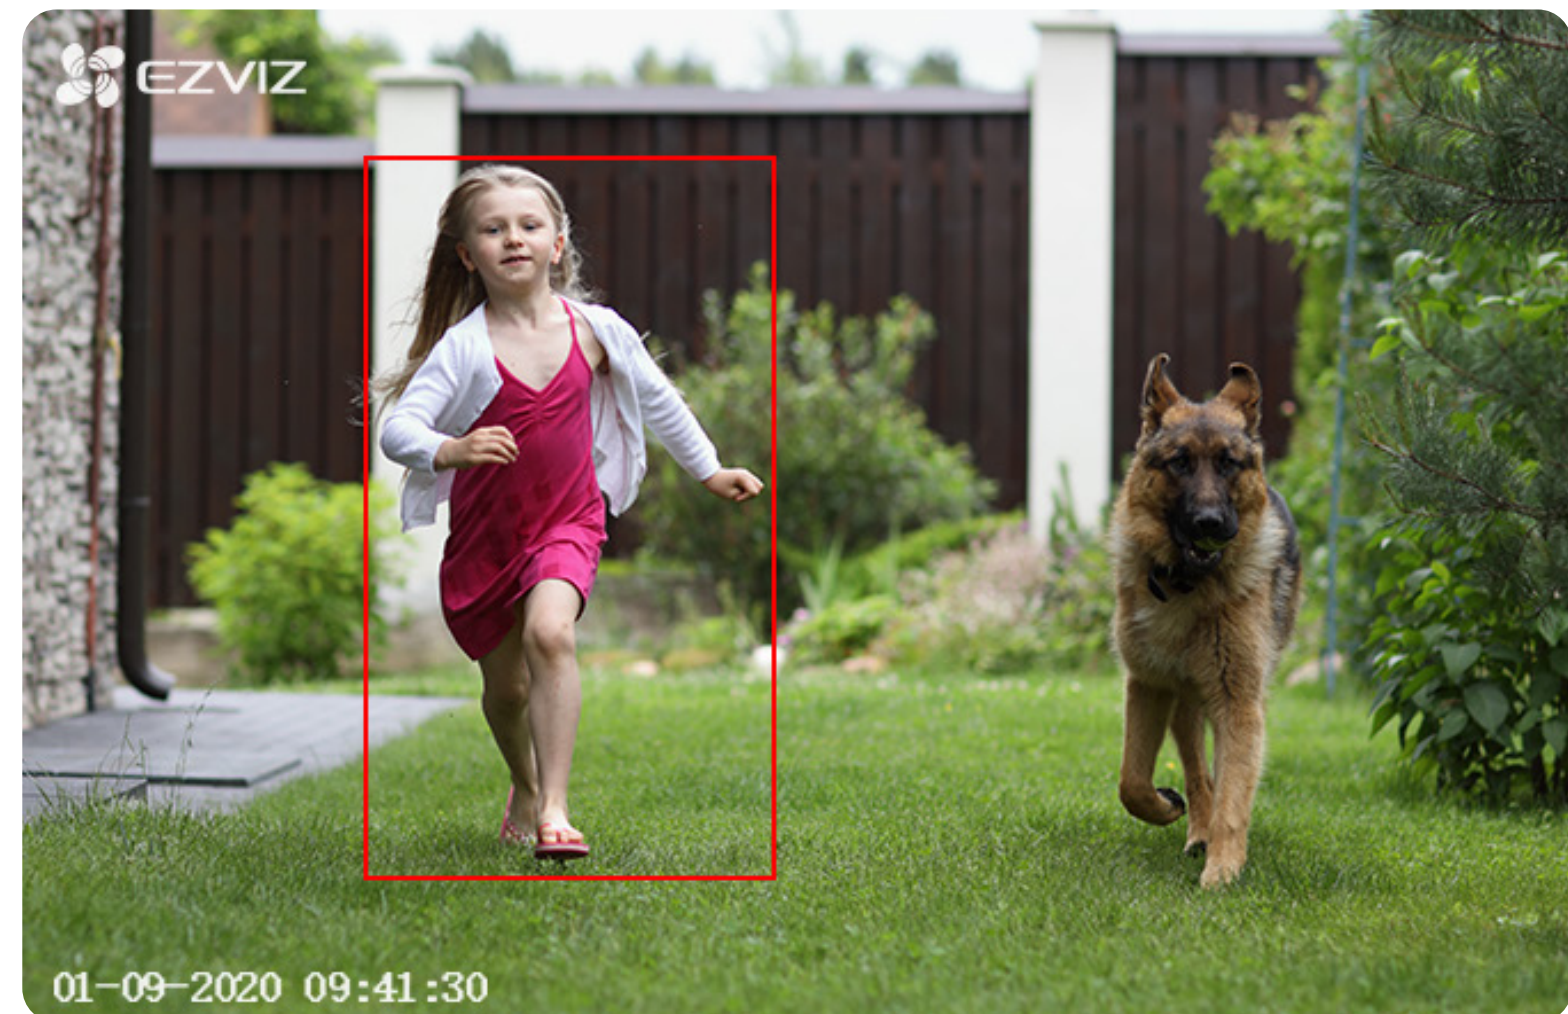

Or, enable color vision when necessary.

If you don't need extra lighting, just switch the camera to the black & white night vision via the EZVIZ App and still see 30 meters (98 ft.) far. A third night vision mode is unbelievably smart – it automatically turns on the spotlights upon detection of suspicious motion, so both notifications and remote look-ins will be in full-color.

Color Mode

IR Mode

Smart Mode

AI-powered person detection.

As an upgrade from simple motion detection, the embedded AI algorithm intelligently detects the motion of human shapes in real-time. When people enter your customized detection area, you will be alerted immediately.

DIY alerts.

Along with default alert sounds, the camera also allows you to record three 10-second audio messages to either greet or deter visitors. Try something like, "Hello! Welcome!" Or perhaps, "Get away from my house!" It's time to be creative!

Enhanced connection.

Boasting wall-penetration and anti-interference capabilities, the dual-antenna C3W Pro camera handles long-range transmission easily. Enjoy the confidence to install the camera at the front gate or in your yard while maintaining a steady and reliable connection.