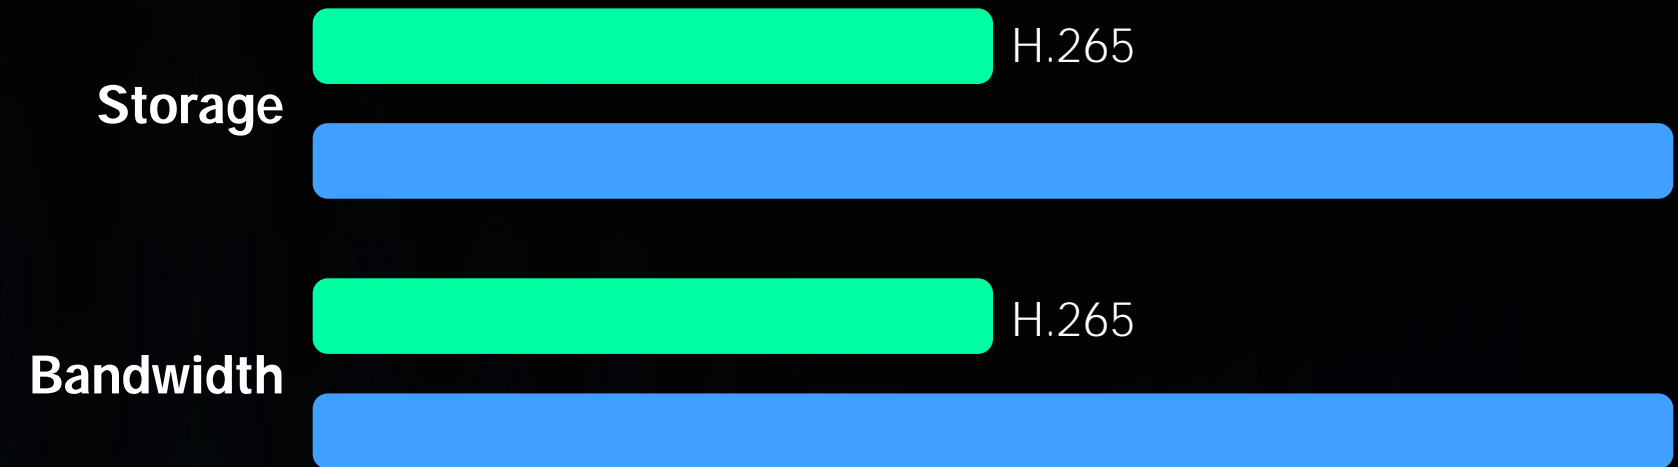

Save money on storage and bandwidth.

The camera features the advanced H.265 video compression technology, achieving better video quality with only half the bandwidth and half the storage space of the previous H.264 video compression standard.