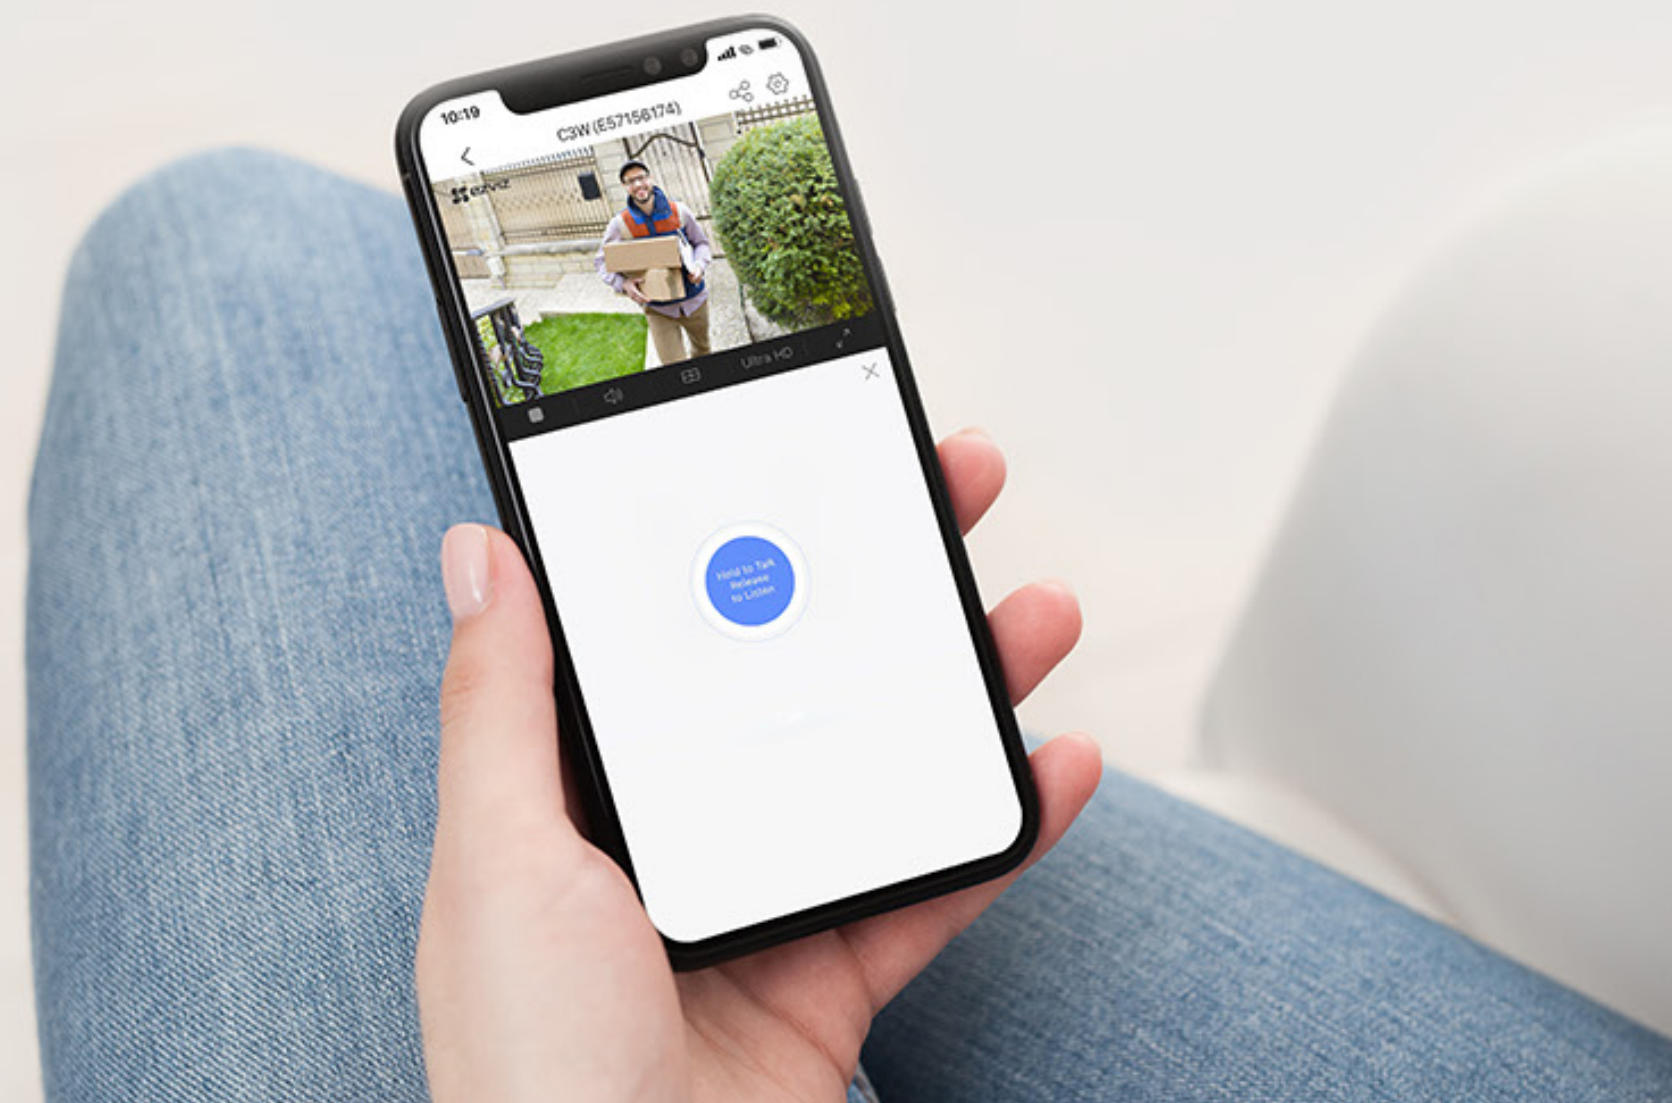

DIY alerts.

Along with default alert sounds, the camera also allows you to record three 10-second audio messages to either greet or deter visitors. Try something like, "Hello! Welcome!" Or perhaps, "Get away from my house!" It's time to be creative!

Guards at the gate.

Designed to bring peace of mind, the C3W Pro camera comes with our proud Active Defense function. Upon detection of intruders, the camera will set off a loud siren and flash* two spotlights to scare them off.

*The spotlights will not flash in the darkness when color night vision mode is enabled.

Talk, as if you were there.

Not every outdoor security camera supports two-way communication. The C3W Pro camera took this function to a new height with a high-fidelity speaker and a microphone that features an ultra-long pickup range, so you can hear loud and clear. Or talk as if you were there.

Enhanced connection.

Boasting wall-penetration and anti-interference capabilities, the dual-antenna C3W Pro camera handles long-range transmission easily. Enjoy the confidence to install the camera at the front gate or in your yard while maintaining a steady and reliable connection.