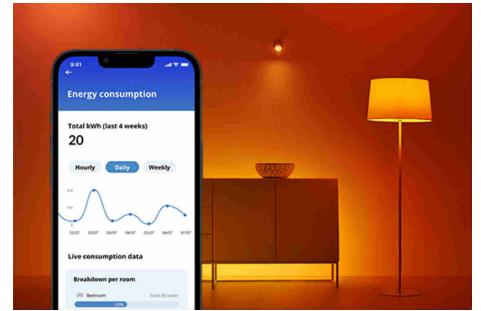

Wi-Fi BLE 40W C37 E14 922-65 RGB 2PF/6

The WiZ LED full-color candle-shape bulb brings smart lighting for your daily living. Perfect for any decorative fixtures with E14 medium base. Create the ambience of your choice with 16 million colours, as well as warm to cool white light. You can set schedules to turn lights on and off according to your daily or weekly routines, control with your smartphone or your voice and have remote access to your lights even when you're away. WiZ lights connect to your existing Wi-Fi, no additional hardware is needed.

PRODUCT HIGHLIGHTS

- Full colour smart bulb
- Up to 470 lumens
- Easy plug and play
- Control with app or voice

Smart lighting functionalities easy to set up

Enjoy the benefits of smart features instantly, just by connecting your WiZ light to your Wi-Fi network. Control lights easily when you're away from home and scheduling lights to go on and off automatically. No need to install additional hardware such as hub or gateway!

Exclusive SpaceSense™ light that turns on with movement

WiZ's SpaceSense technology turns your lights into motion sensors. With a minimum of two WiZ lights in a room, you can activate the SpaceSense feature in the WiZ app and get the lights to turn on and off automatically with motion detection. It's simple. It's SpaceSense. It's WiZ.

Create your perfect light scene

Make your own mix of different colour and white lights modes to create the perfect light ambience for your daily moment. Simply save your new Scene and select it anytime with the WiZ app or voice.