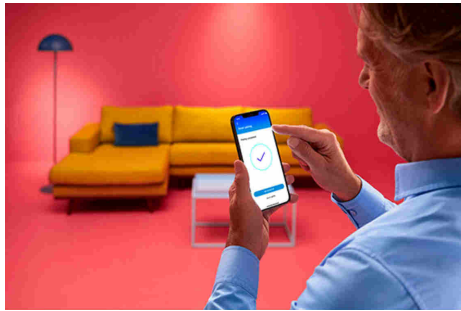

Wi-Fi BLE 40W C37 E14 922-65 RGB 2PF/6

The WiZ LED full-color candle-shape bulb brings smart lighting for your daily living. Perfect for any decorative fixtures with E14 medium base. Create the ambience of your choice with 16 million colours, as well as warm to cool white light. You can set schedules to turn lights on and off according to your daily or weekly routines, control with your smartphone or your voice and have remote access to your lights even when you're away. WiZ lights connect to your existing Wi-Fi, no additional hardware is needed.

PRODUCT HIGHLIGHTS

- Full colour smart bulb
- Up to 470 lumens
- Easy plug and play
- Control with app or voice

Smart lighting functionalities easy to set up

Enjoy the benefits of smart features instantly, just by connecting your WiZ light to your Wi-Fi network. Control lights easily when you're away from home and scheduling lights to go on and off automatically. No need to install additional hardware such as hub or gateway!

Exclusive SpaceSense™ light that turns on with movement

WiZ's SpaceSense technology turns your lights into motion sensors. With a minimum of two WiZ lights in a room, you can activate the SpaceSense feature in the WiZ app and get the lights to turn on and off automatically with motion detection. It's simple. It's SpaceSense. It's WiZ.

Create your perfect light scene

Make your own mix of different colour and white lights modes to create the perfect light ambience for your daily moment. Simply save your new Scene and select it anytime with the WiZ app or voice.