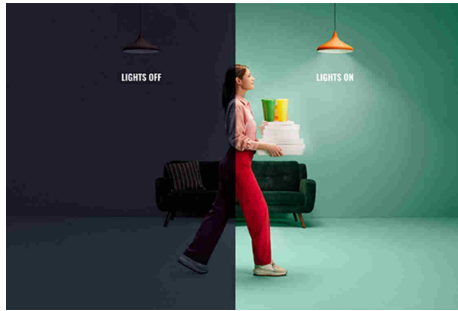

Wi-Fi BLE 40W C37 E14 922-65 RGB 2PF/6

The WiZ LED full-color candle-shape bulb brings smart lighting for your daily living. Perfect for any decorative fixtures with E14 medium base. Create the ambience of your choice with 16 million colours, as well as warm to cool white light. You can set schedules to turn lights on and off according to your daily or weekly routines, control with your smartphone or your voice and have remote access to your lights even when you're away. WiZ lights connect to your existing Wi-Fi, no additional hardware is needed.

PRODUCT HIGHLIGHTS

- Full colour smart bulb
- Up to 470 lumens
- Easy plug and play
- Control with app or voice

Smart lighting functionalities easy to set up

Enjoy the benefits of smart features instantly, just by connecting your WiZ light to your Wi-Fi network. Control lights easily when you're away from home and scheduling lights to go on and off automatically. No need to install additional hardware such as hub or gateway!

Create your perfect light scene

Make your own mix of different colour and white lights modes to create the perfect light ambience for your daily moment. Simply save your new Scene and select it anytime with the WiZ app or voice.

Millions of colours and changing light modes to make your day

Choose any light colour you like or simply apply a dynamic light mode that we've designed for you. Fireplace or Ocean, for example, will help you create an amazing atmosphere and lift your mood.