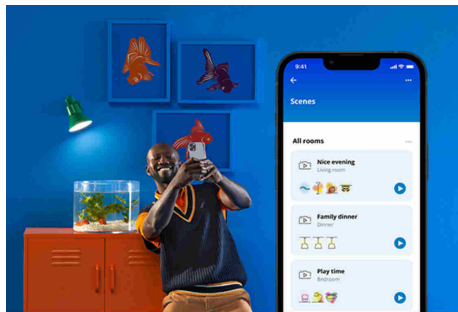

PRODUCT HIGHLIGHTS

- Full colour smart bulb
- Up to 470 lumens
- Easy plug and play
- Control with app or voice

Smart lighting functionalities easy to set up

Enjoy the benefits of smart features instantly, just by connecting your WiZ light to your Wi-Fi network. Control lights easily when you're away from home and scheduling lights to go on and off automatically. No need to install additional hardware such as hub or gateway!

Exclusive SpaceSense™ light that turns on with movement

WiZ's SpaceSense technology turns your lights into motion sensors. With a minimum of two WiZ lights in a room, you can activate the SpaceSense feature in the WiZ app and get the lights to turn on and off automatically with motion detection. It's simple. It's SpaceSense. It's WiZ.

Monitor your energy consumption

Get an overview of the energy consumption of your lights with the WiZ app. Easily access a weekly or daily report to help you stay on top of your energy consumption at home.

Create your perfect light scene

Make your own mix of different colour and white lights modes to create the perfect light ambience for your daily moment. Simply save your new Scene and select it anytime with the WiZ app or voice.