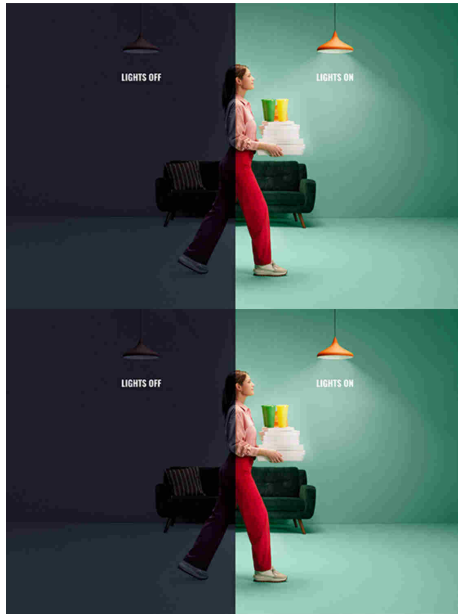

Exclusive SpaceSense™ light that turns on with movement

WiZ's SpaceSense technology turns your lights into motion sensors. With a minimum of two WiZ lights in a room, you can activate the SpaceSense feature in the WiZ app and get the lights to turn on and off automatically with motion detection. It's simple. It's SpaceSense. It's WiZ.