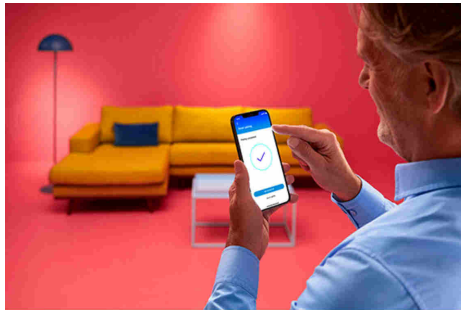

# Wi-Fi BLE 60W A60 B22 927-65 TW 1PF/6

Bring human-centric lighting into your life with this smart WiZ LED A60 tunable white bulb. Apply different shades of warm to cool white to help you focus or relax. You can set a schedule to turn lights on and off according to your daily or weekly routines, control with your smartphone or your voice and have remote access to your lights even when you're away. WiZ lights connect to your existing Wi-Fi, no additional hardware is needed.

## PRODUCT HIGHLIGHTS

- Tunable white smart bulb
- Up to 806 lumens
- Easy plug and play
- Control with app or voice

### Smart lighting functionalities easy to set up

Enjoy the benefits of smart features instantly, just by connecting your WiZ light to your Wi-Fi network. Control lights easily when you're away from home and scheduling lights to go on and off automatically. No need to install additional hardware such as hub or gateway!