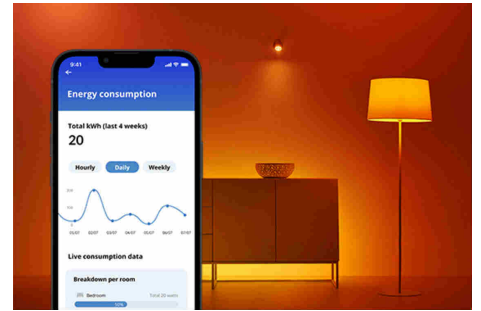

Monitor your energy consumption

Get an overview of the energy consumption of your lights with the WiZ app. Easily access a weekly or daily report to help you stay on top of your energy consumption at home.