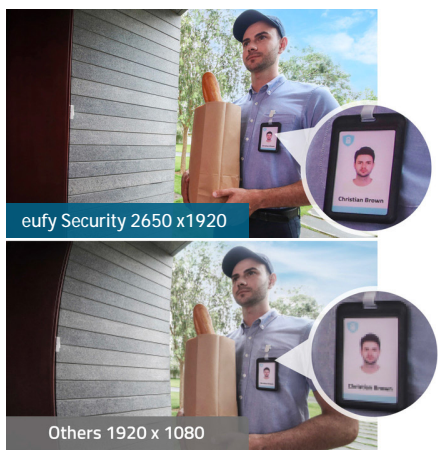

Video Doorbell 2K

(Battery-Powered)

- 2K**
2K Resolution
- WDR**
Wide Dynamic Range
- 180 Days**
1 Charge = 180 Days
- Free Local Storage**
- Human Body Detection**
- Multi-User Access**
- Dual Power Options**
- Works with Existing Chime**

- 2K Resolution
- 180 days battery life
- Free local storage

Video Doorbell 2K (Battery-Powered)

Resolution	2K (2650x1920)
Video Format	H.265/H.264
Image Sensor	Sony IMX335, 1/2.8 in
Field of View	160°
Night Vision Range	15 ft (5m)
Wireless	2.4GHz Wi-Fi
Battery Life	6 Months Usage, 1 year in Standby Mode
Audio	Full Duplex Audio
Motion Detection	Adjustable Sensitivity, Human Detection, Face Detection
Activity Zone	Yes
Weight	200g
Dimensions	5.5 x 2.1 x 1.1 in (140 x 54 x 28 mm)
Operating Temperature	-4°F to 122°F (-20°C to 50°C)
Warranty and Support	1 year
Outdoor / Indoor Use	Yes (IP65-Rated)

HomeBase 2

Interface Port	Fast Ethernet
Indicator LEDs	Status and Siren
Wireless	Low Frequency Wireless and 2.4GHz Wi-Fi
Wireless Range	300+ feet (90+m) line of sight
Antenna	Internet antenna
Local Storage	16GB EMMC
IP Configuration	DHCP
Charging Output	5V/2A USB Charging
Power Adapter	Input: 100 - 240V - 50/60Hz Output: 12V-2A
Audio	2W Speaker
Weight	300g
Dimensions	3.4 x 3.4 x 5.2 in (85.1 x 85.1 x 131mm)
Operating Temperature	14°F to 113°F (-10°C to 45°C)