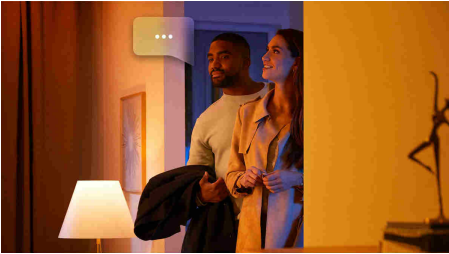

Highlights

Control with app or voice*

Philips Hue works with Amazon Alexa, Siri and the Google Assistant. Simple voice commands let you dim, brighten or change the colour of your lights, whether you want to control a single lamp or all lights in your home. Voice control requires a Philips Hue Bridge and a compatible partner device.