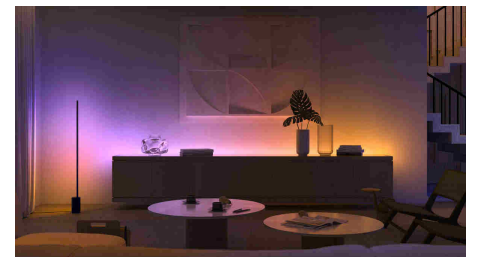

Create a personalised experience with colourful smart light

Transform your home with over 16 million colours, instantly creating the right atmosphere for any event. With the touch of a button, you can set a festive mood for a party, turn your living room into a movie theatre, enhance your home decor with colour accents, and much more.