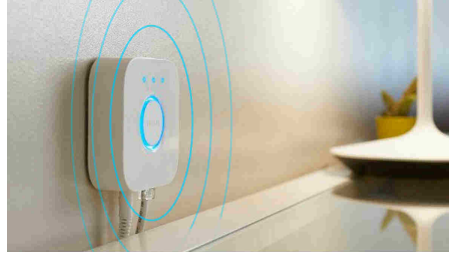

The Bridge unlocks the features that make smart lighting truly smart – away-from-home control, voice control, automated lighting and much more. Add a Bridge to your setup to create immersive experiences, tap into technology that's secure and reliable, and more. The Bridge is the key to smart lighting like you've never seen before.

Replacement parts available for this product

Looking for replacement parts for this product? Find replacement power adaptor, mounts and more to breathe new life into your lights.