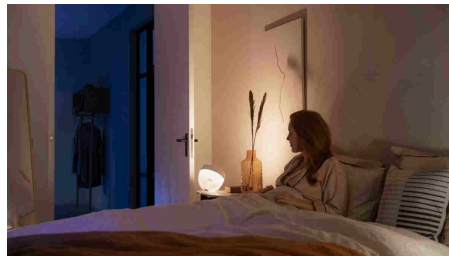

Smart lights to help you wake up and go to sleep more naturally

Pair your Philips Hue Iris limited edition lamp with the Hue Bridge to unlock Wake up and Go to sleep routines, which help you fall asleep and wake up more naturally. The lamp's deep dimming capabilities paired with its dimmed backlight allow you to wake up to your own personal sunrise in the morning as your lights gently brighten, or gradually dim warm white lights to help you drift off to sleep easier.