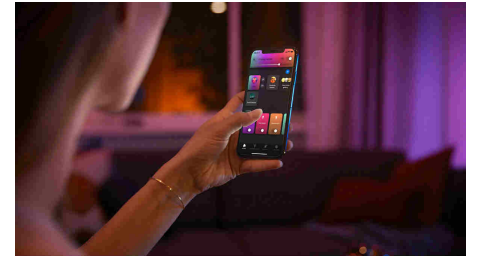

## Control up to 10 lights with the Bluetooth app

With the Hue Bluetooth app, you can control your Hue smart lights in a single room of your home. Add up to 10 smart lights and control them all with just the touch of a button on your mobile device.