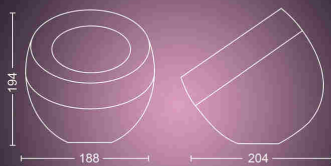

## Iris table lamp

Hue White and Colour  
Ambiance

LED integrated

Instant control via Bluetooth

Control with app or voice\*

Add Hue Bridge to unlock more

8719514264465