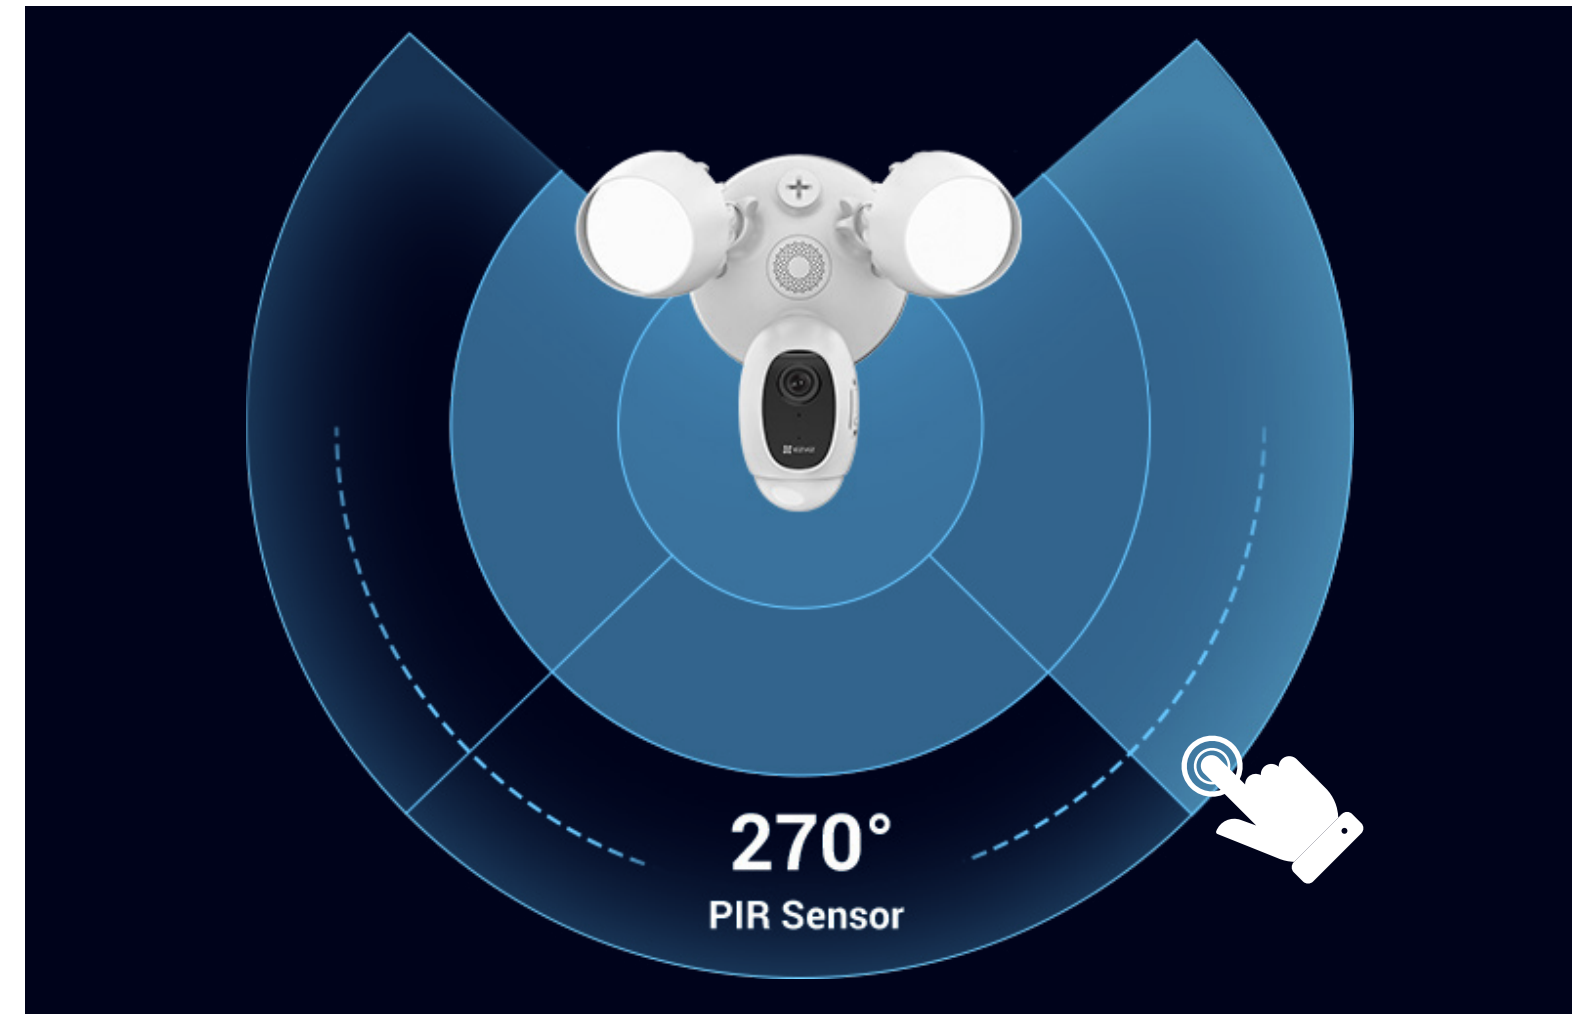

Daytime Vision

Starlight Night Vision\*

\*Once the light level drops to a certain point, the LC1C will shift to black/white video monitoring to ensure utmost image clarity.

## A thoughtful way to illuminate your yard.

The LC1C is a perfect replacement of yard lights. Designed with flexibility in mind, the LC1C can be rotated to face any direction you need. To use it as a conventional yard light, you may toggle the floodlights on manually and adjust brightness all by using the EZVIZ App.

## Smart lighting.

---

Outfitted with a 270-degree PIR sensor, the LC1C's floodlights automatically light up upon detection of people or animals in the darkness\*. You can even configure which zones you'd like to enable PIR motion-activated lighting!

\*When motion is no longer detected, the lights will turn off in 90 seconds.