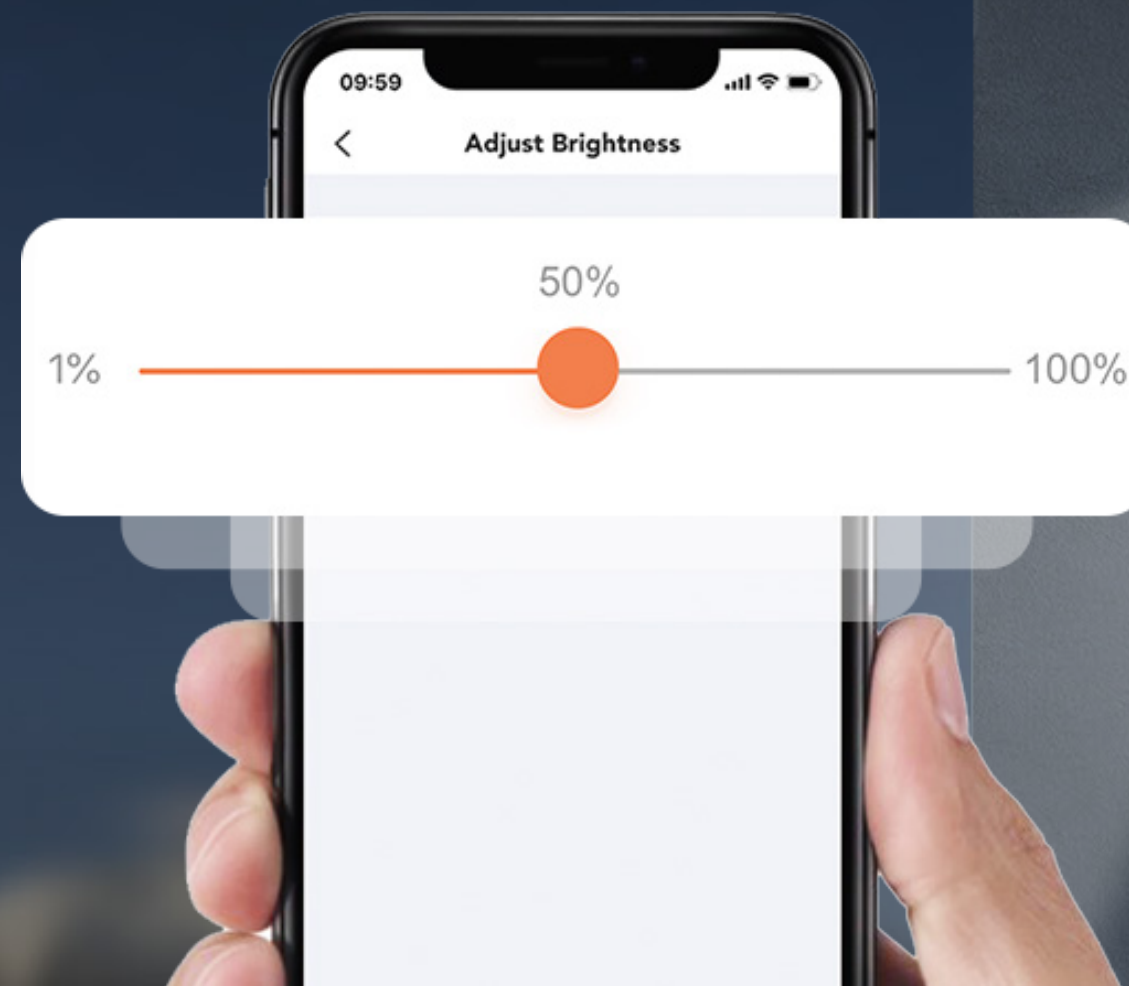

## Images are brilliant, day and night.

Thanks to a starlight standard sensor, not just daytime videos are stunning, nighttime images are crisp-clear and bright despite the environmental darkness. Now you can see everything up to 25 meters (82 ft.) away clearly with the camera's advanced night vision.

Daytime Vision

Starlight Night Vision\*

\*Once the light level drops to a certain point, the LC1C will shift to black/white video monitoring to ensure utmost image clarity.

## A thoughtful way to illuminate your yard.

The LC1C is a perfect replacement of yard lights. Designed with flexibility in mind, the LC1C can be rotated to face any direction you need. To use it as a conventional yard light, you may toggle the floodlights on manually and adjust brightness all by using the EZVIZ App.

## Smart lighting.

---

Outfitted with a 270-degree PIR sensor, the LC1C's floodlights automatically light up upon detection of people or animals in the darkness\*. You can even configure which zones you'd like to enable PIR motion-activated lighting!