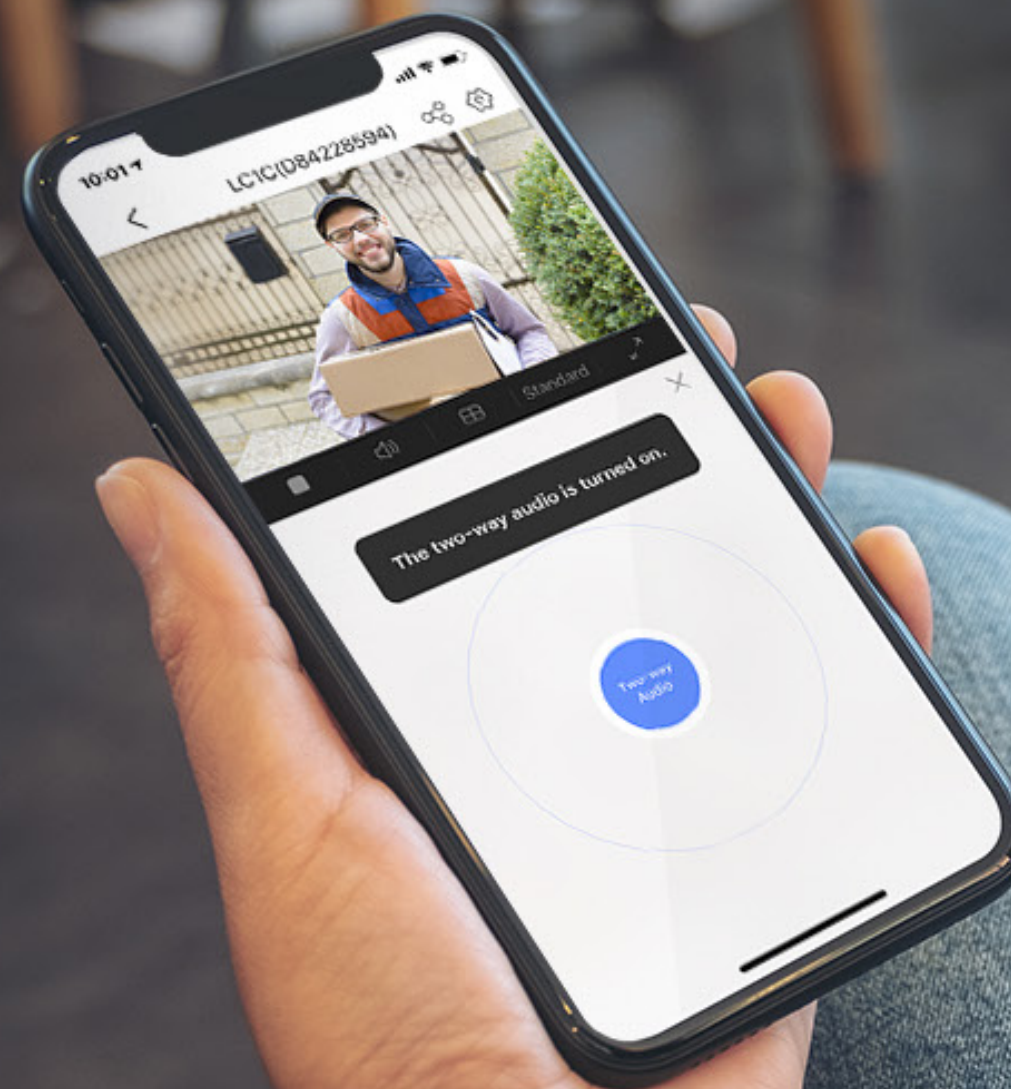

## A thoughtful way to illuminate your yard.

The LC1C is a perfect replacement of yard lights. Designed with flexibility in mind, the LC1C can be rotated to face any direction you need. To use it as a conventional yard light, you may toggle the floodlights on manually and adjust brightness all by using the EZVIZ App.

## Smart lighting.

---

Outfitted with a 270-degree PIR sensor, the LC1C's floodlights automatically light up upon detection of people or animals in the darkness\*. You can even configure which zones you'd like to enable PIR motion-activated lighting!

## Motion alerts are more accurate than ever.

---

The LC1C adopts a double-trigger mechanism to boost alert accuracy. By combining the traditional motion detection analytics with a PIR sensor, the LC1C makes sure you only receive attention-worthy notifications.

## Two-way talk.

---

The LC1C makes two-way communication even easier with its powerful microphone and speaker. Using the EZVIZ App, both sides can hear each other loud and clear.