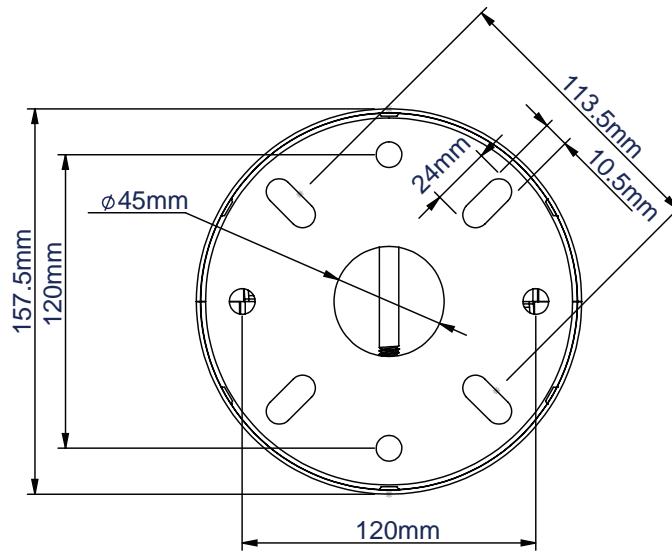

### SPECIFICATION

Max load	150kg*
Elevation / Drop	141mm
Plate diameter	Ø150mm (without cover)
Colour options	Black, White or Chrome

\*Max load can be increased when being used as part of a floor to ceiling installation

### FEATURES

- Can be used to mount a Ø50mm pole to the ceiling or to the floor
- Heavy duty steel capable of supporting substantial loads
- Multiple grub screws allow micro-adjustment of the pole to ensure a perfectly angled drop, even with heavy loads attached
- Integrated cable management through the top or side of the mount
- Includes cover plate for a neat and tidy installation

Ideal for mounting screens and projectors to the ceiling

Integrated cable management to hide unsightly cables

Cover plate included for a neat and tidy installation

Also available with Chrome finish

SIDE VIEW

TOP VIEW

PACKING INFORMATION

COLOUR:	ORDER REF:	EAN CODE:	CARTON QTY:	INNER CARTON QTY:	MASTER CARTON WEIGHT:	MASTER CARTON CUBE:
Black	BT7822/B	5019318078323	8	0	15.18kg	0.053cbm
Chrome	BT7822/C	5019318078354	8	0	15.18kg	0.053cbm
White	BT7822/W	5019318071355	8	0	15.18kg	0.053cbm