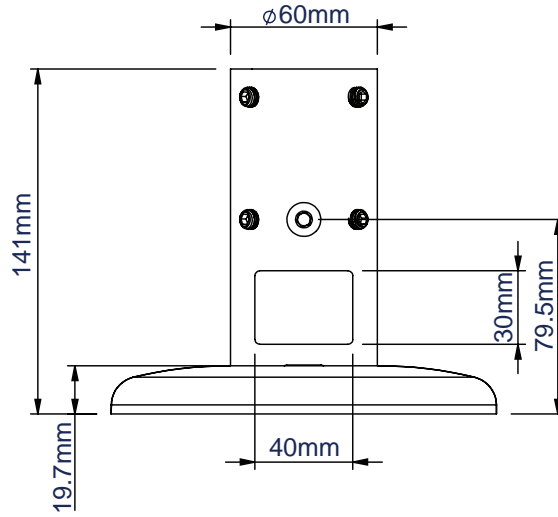

SIDE VIEW

PACKING INFORMATION

COLOUR:	ORDER REF:	EAN CODE:	CARTON QTY:	INNER CARTON QTY:	MASTER CARTON WEIGHT:	MASTER CARTON CUBE:
Black	BT7822/B	5019318078323	8	0	15.18kg	0.053cbm
Chrome	BT7822/C	5019318078354	8	0	15.18kg	0.053cbm
White	BT7822/W	5019318071355	8	0	15.18kg	0.053cbm

ACCESSORIES AND RELATED PRODUCTS FOR USE WITH BT7822

BT7850	BT7807	BT7851	BT7056

50mm diameter poles available in different lengths up to 3m

Heavy Duty Twin Pole Ceiling / Floor Mount for fixing Ø50mm poles

Adjustable Drop Ceiling Mount for easy positioning of mounted screens

Floor Fixing Kit for use in floor-to-wall or ceiling-to-floor installs

© 2015 B-Tech Mounts Limited. All rights reserved. This information is for general information only and does not constitute an offer or a contract. B-Tech Mounts Limited is not responsible for any damage or loss of data caused by the use of this information. All trademarks are the property of their respective owners. B-Tech Mounts Limited is not responsible for any damage or loss of data caused by the use of this information. All trademarks are the property of their respective owners.