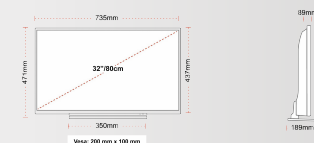

32LL3A63DB

LED TV Series

LL3 SERIES | EAN: 5055862324738

- ⦿ Full HD (High Definition)
- ⦿ 3x HDMI, 2x USB
- ⦿ Smart TV
- ⦿ Internal WLAN & Bluetooth
- ⦿ USB Recording

SMART TV

HDMI
HIGH DEFINITION MULTIMEDIA INTERFACE

A+

45kWh
Kwh Annum

31W
Watt

<0.5W
Standby