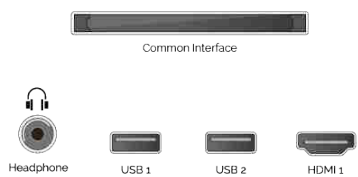

Key Features

Full HD: Discover picture perfect on-screen imagery with a Toshiba Full HD TV. With a 1080p screen resolution, you can enjoy pinpoint sharp clarity as well as incredible image detail and vibrancy of colour.

Smart TV: A whole new world of entertainment awaits you on your Toshiba big screen TV and it's all just one click away. Choose from Toshiba's huge range of music, video, TV and social media apps. With Netflix®, Prime Video or YouTube™, you will find plenty of 4K content.

USB Recording: Sometimes once just isn't enough when it comes to watching your favourite programmes and movies. With this USB recording feature, you can watch and record your all-time favourite TV content.

HDMI™: Designed with two or more HDMI™ ports, Toshiba TVs make it easy for you to connect to multiple HD devices.

Features

Connection Ports

SIDE