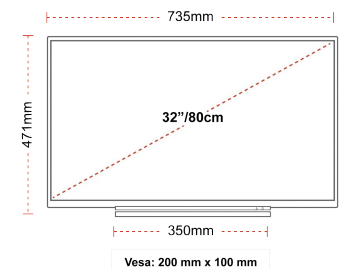

### Connection Ports

SIDE

BACK

### Size Info

## DISPLAY

Screen Size (inch / cm)	32" / 80cm
Resolution	Full HD (1920 x 1080)
Panel Type	DLED
Brightness	250