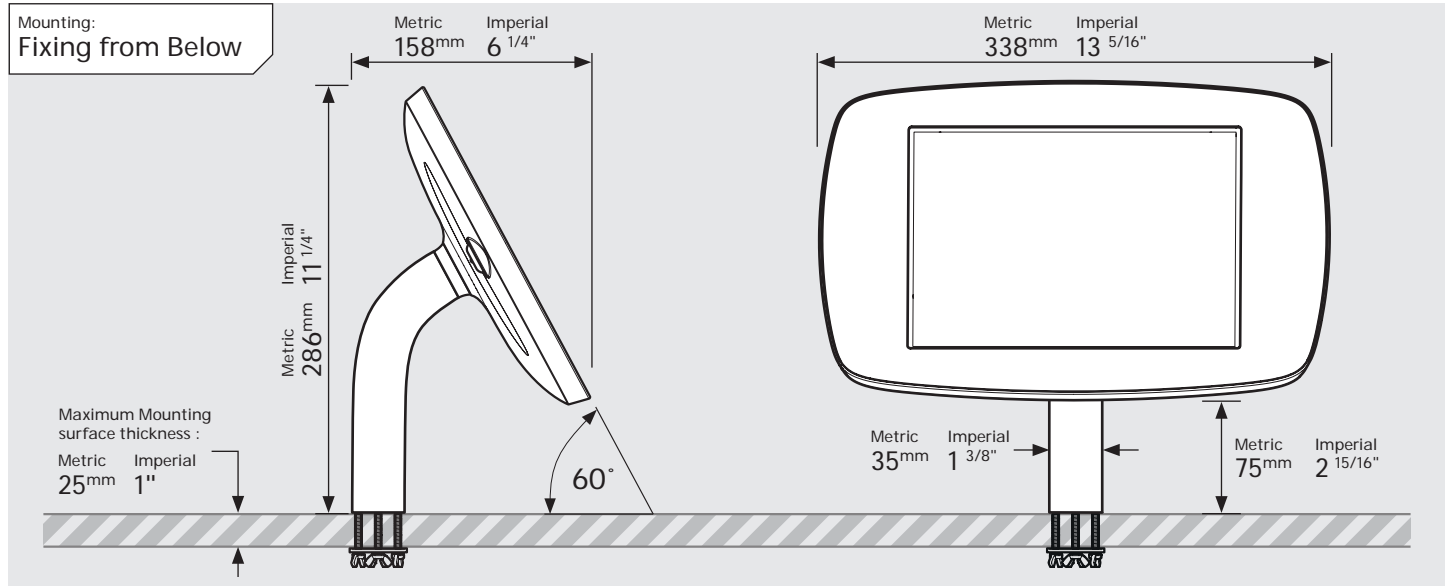

PRODUCT DATA SHEET - BOUNCEPAD STATIC60

bouncepad[®]

Case:	Arm:	Mounting:	Packaged weight:	Colour:
Midi	Static60	Fixing from Below	1.89kg	White Black
		Fixing from Above		

PRODUCT DATA SHEET - BOUNCEPAD STATIC60

bouncepad[®]

Case: Maxi Arm: Static60 Mounting: Fixing from Below Packaged weight: 2.12kg Colour: White
Black
Fixing from Above

PRODUCT DATA SHEET - BOUNCEPAD STATIC60

bouncepad[®]

Case: Mega Arm: Static60 Mounting: Fixing from Below Packaged weight: 2.51kg Colour: White Black
 Fixing from Above