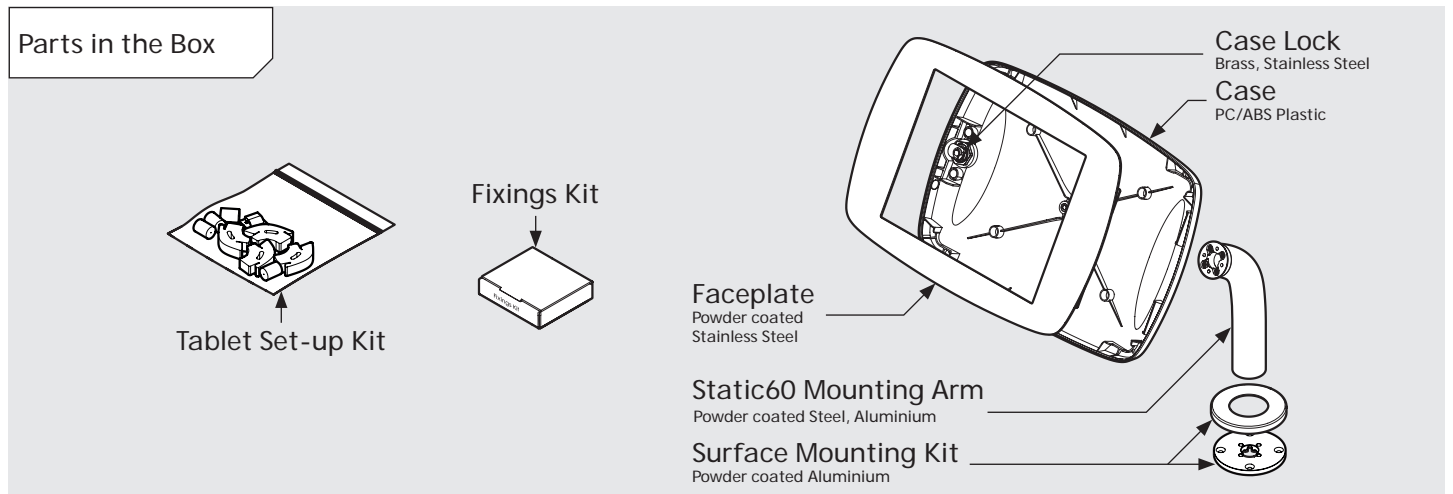

PRODUCT DATA SHEET - BOUNCEPAD STATIC60

bouncepad[®]

Case:	Arm:	Mounting:	Packaged weight:	Colour:
Midi	Static60	Fixing from Below	1.89kg	White Black
		Fixing from Above		

PRODUCT DATA SHEET - BOUNCEPAD STATIC60

bouncepad[®]

Case: Maxi Arm: Static60 Mounting: Fixing from Below Packaged weight: 2.12kg Colour: White
Black
Fixing from Above

PRODUCT DATA SHEET - BOUNCEPAD STATIC60

bouncepad[®]

Case: Mega Arm: Static60 Mounting: Fixing from Below Packaged weight: 2.51kg Colour: White Black
 Fixing from Above