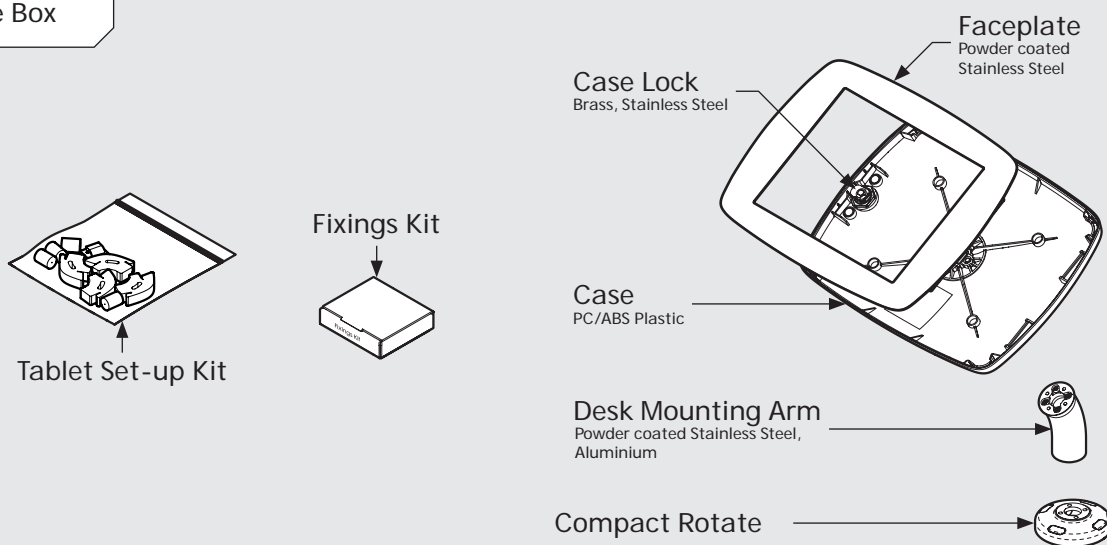

Parts in the Box