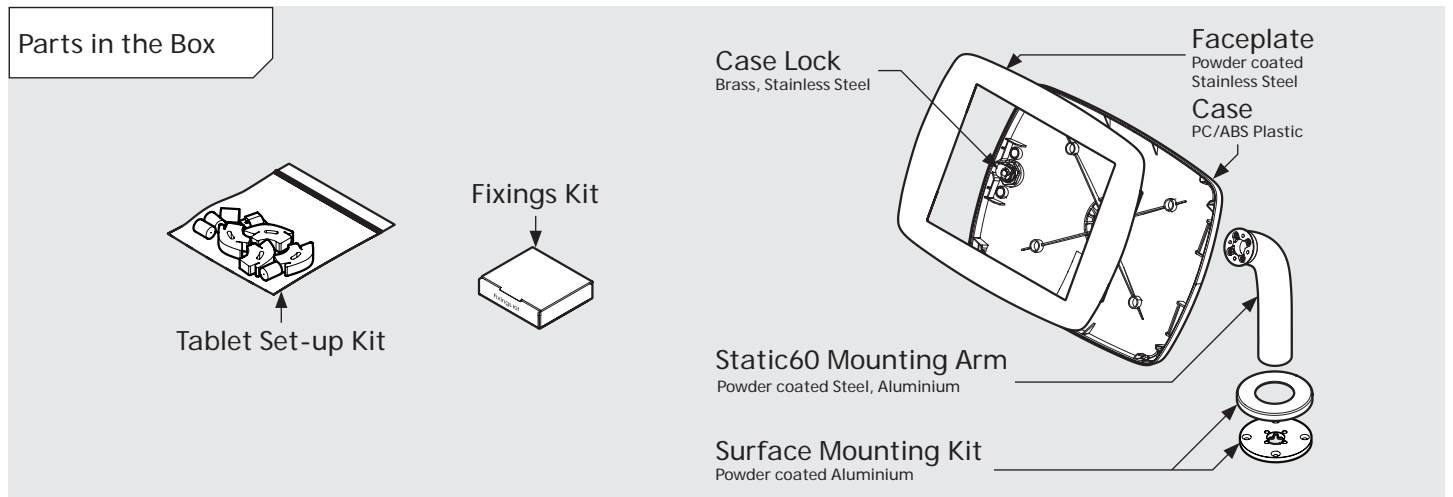

PRODUCT DATA SHEET - BOUNCEPAD STATIC60

bouncepad®

Case: Midi   Arm: Static60   Mounting: Fixing from Below
Fixing from Above   Packaged weight: 1.89kg   Colour: White
Black