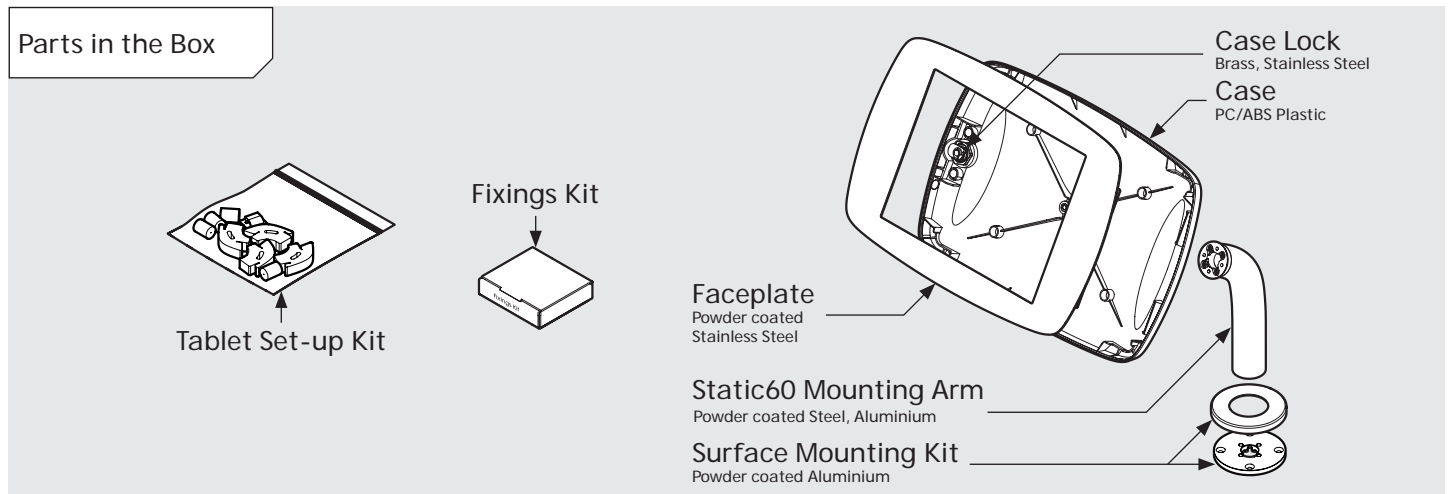

# PRODUCT DATA SHEET - BOUNCEPAD STATIC60

**bouncepad**<sup>®</sup>

Case: Mini    Arm: Static60    Mounting: Fixing from Below  
 Fixing from Above    Packaged weight: 1.71kg    Colour: White  
 Black

# PRODUCT DATA SHEET - BOUNCEPAD STATIC60

**bouncepad**<sup>®</sup>

Case: Midi    Arm: Static60    Mounting: Fixing from Below  
 Fixing from Above    Packaged weight: 1.89kg    Colour: White  
 Black

# PRODUCT DATA SHEET - BOUNCEPAD STATIC60

**bouncepad**<sup>®</sup>

Case: Maxi Arm: Static60 Mounting: Fixing from Below  
 Packaged weight: 2.12kg Colour: White  
 Black  
 Fixing from Above