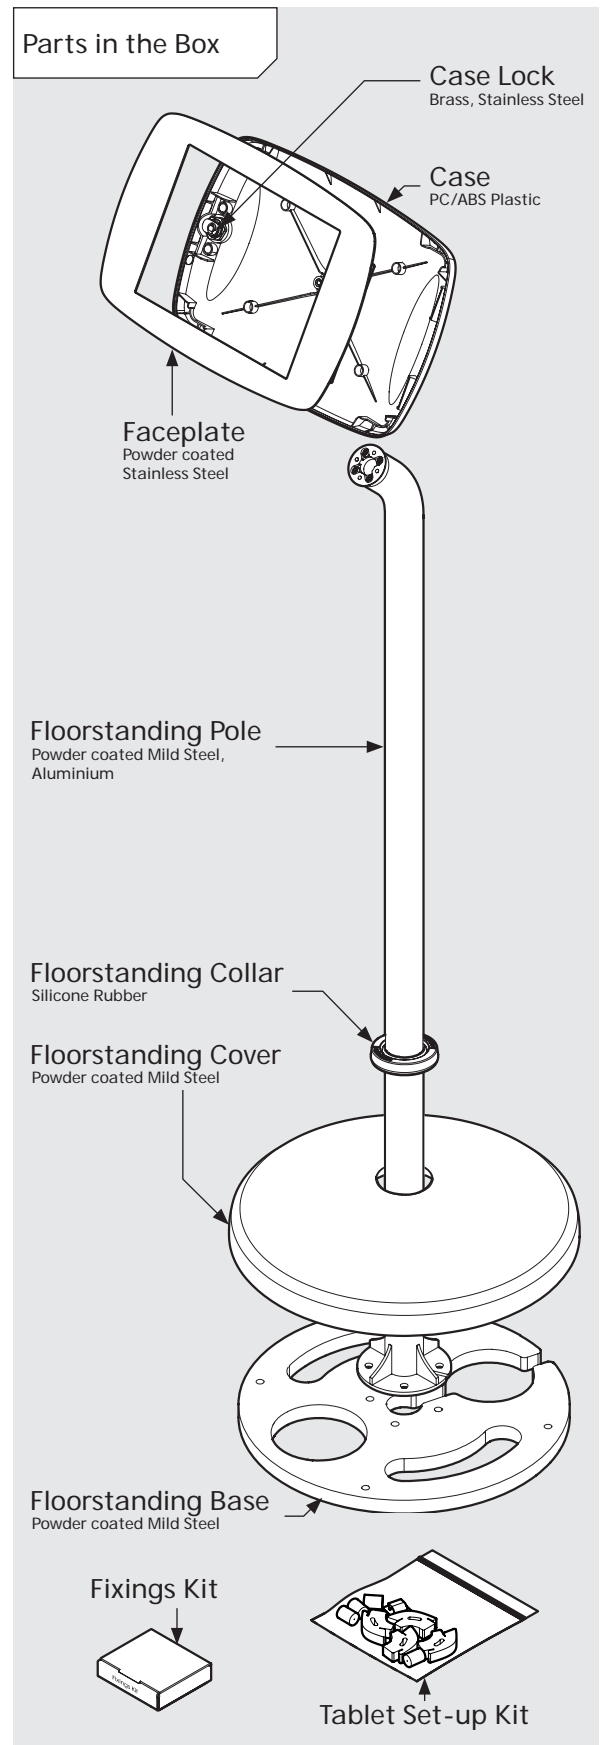

# PRODUCT DATA SHEET - BOUNCEPAD FLOORSTANDING

**bouncepad**<sup>®</sup>

<b>Case:</b>	<b>Arm:</b>	<b>Mounting:</b>	<b>Packaged weight:</b>	<b>Colour:</b>
Mini	Floorstanding	Not Applicable	13.82kg	White Black

## Parts in the Box

# PRODUCT DATA SHEET - BOUNCEPAD FLOORSTANDING

**bouncepad**<sup>®</sup>

<b>Case:</b>	<b>Arm:</b>	<b>Mounting:</b>	<b>Packaged weight:</b>	<b>Colour:</b>
Midi	Floorstanding	Not Applicable	14.0kg	White Black

# PRODUCT DATA SHEET - BOUNCEPAD FLOORSTANDING

**bouncepad**<sup>®</sup>

<b>Case:</b>	<b>Arm:</b>	<b>Mounting:</b>	<b>Packaged weight:</b>	<b>Colour:</b>
Maxi	Floorstanding	Not Applicable	14.23kg	White Black