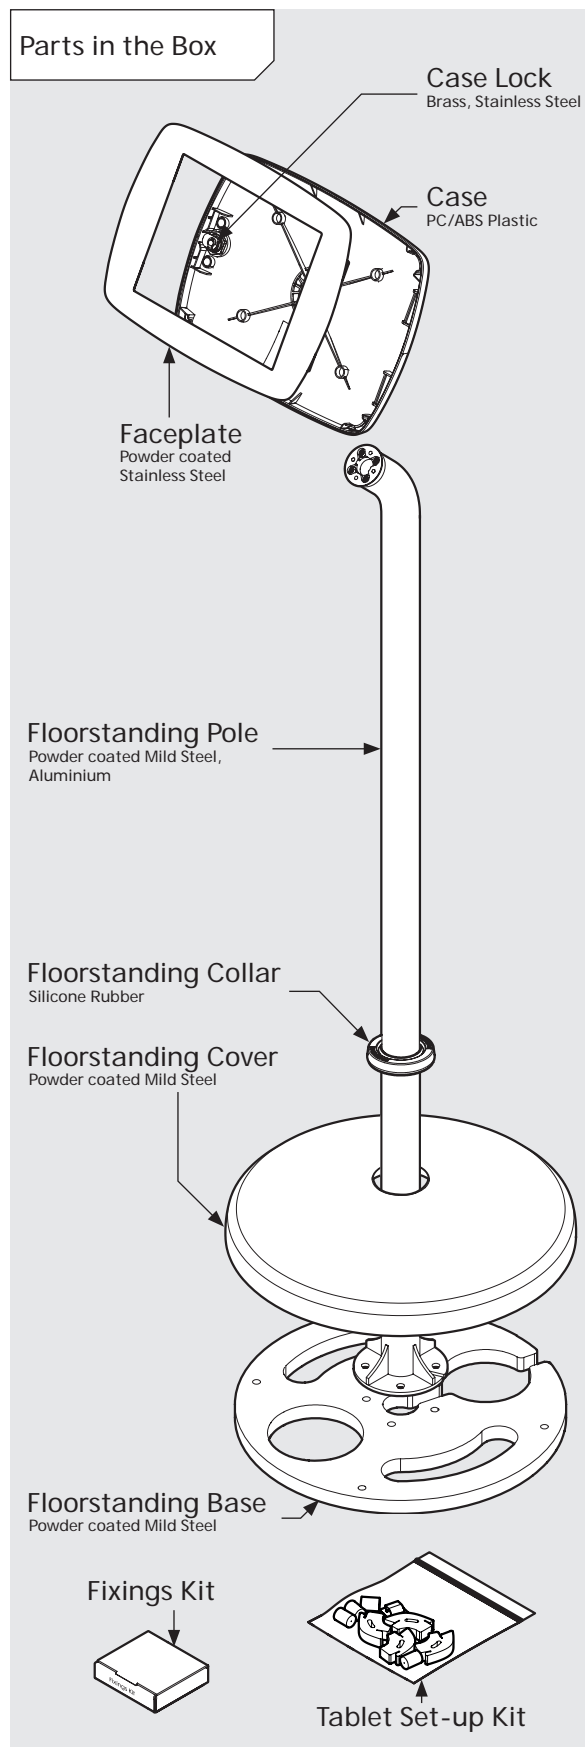

PRODUCT DATA SHEET - BOUNCEPAD FLOORSTANDING

bouncepad®

Case:	Arm:	Mounting:	Packaged weight:	Colour:
Midi	Floorstanding	Not Applicable	14.0kg	White Black