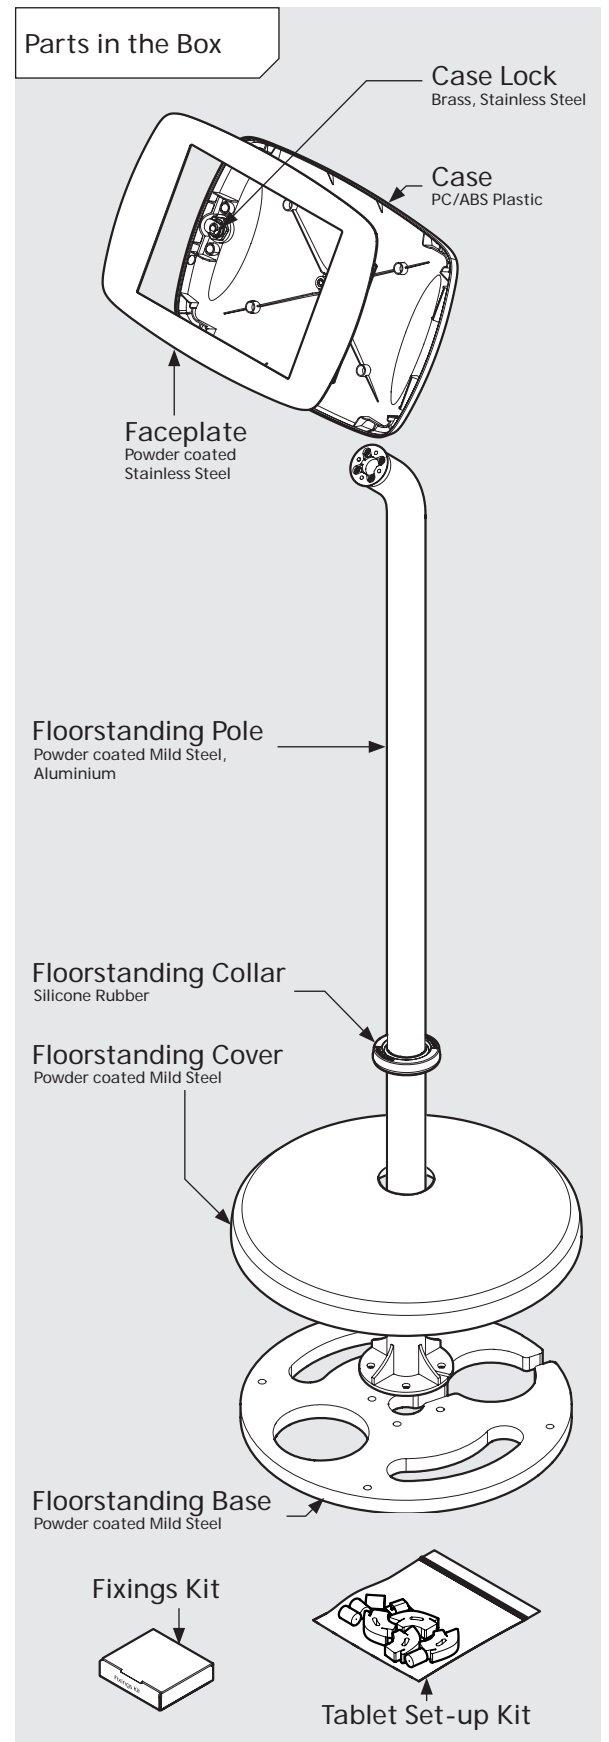

* Cable is not included for the Surface Pro 4 or Surface Pro 5 Tablets.

PRODUCT DATA SHEET - BOUNCEPAD FLOORSTANDING

bouncepad[®]

Case:	Arm:	Mounting:	Packaged weight:	Colour:
Mini	Floorstanding	Not Applicable	13.82kg	White Black

Parts in the Box

PRODUCT DATA SHEET - BOUNCEPAD FLOORSTANDING

bouncepad[®]

Case:	Arm:	Mounting:	Packaged weight:	Colour:
Midi	Floorstanding	Not Applicable	14.0kg	White Black

PRODUCT DATA SHEET - BOUNCEPAD FLOORSTANDING

bouncepad[®]

Case:	Arm:	Mounting:	Packaged weight:	Colour:
Maxi	Floorstanding	Not Applicable	14.23kg	White Black

PRODUCT DATA SHEET - BOUNCEPAD FLOORSTANDING

bouncepad[®]

Case:	Arm:	Mounting:	Packaged weight:	Colour:
Mega	Floorstanding	Not Applicable	14.62kg	White Black