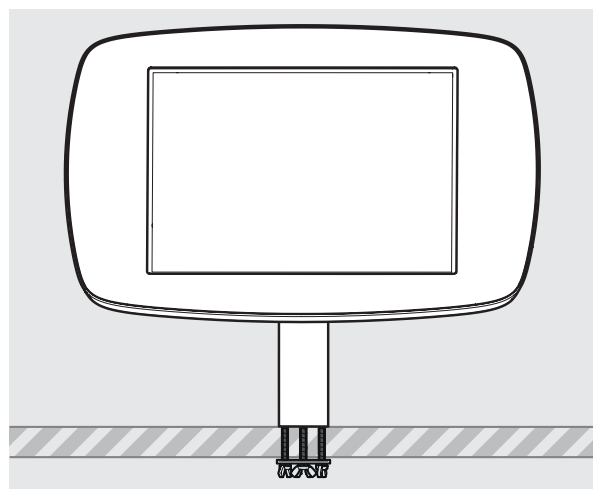

Mini Case supported devices:

- iPad Mini 1
- iPad Mini 2
- iPad Mini 3
- iPad Mini 4
- iPad Mini (2019)

Midi Case supported devices:

- iPad 6th Gen
- iPad 5th Gen
- iPad 4th Gen
- iPad 3rd Gen
- iPad Pro 9.7
- iPad Air 1
- iPad Air 2
- Samsung Tab S2 9.7
- Samsung Tab S3 9.7
- Samsung Tab A 9.7

- iPad Pro 12.9" 1st Gen
- iPad Pro 12.9" 2nd Gen
- iPad Pro 12.9" 3rd Gen
- Microsoft Surface Pro 4
- Microsoft Surface Pro 5

PRODUCT DATA SHEET - BOUNCEPAD STATIC60

bouncepad[®]

Case: Mini Arm: Static60 Mounting: Fixing from Below
 Fixing from Above Packaged weight: 1.71kg Colour: White
 Black