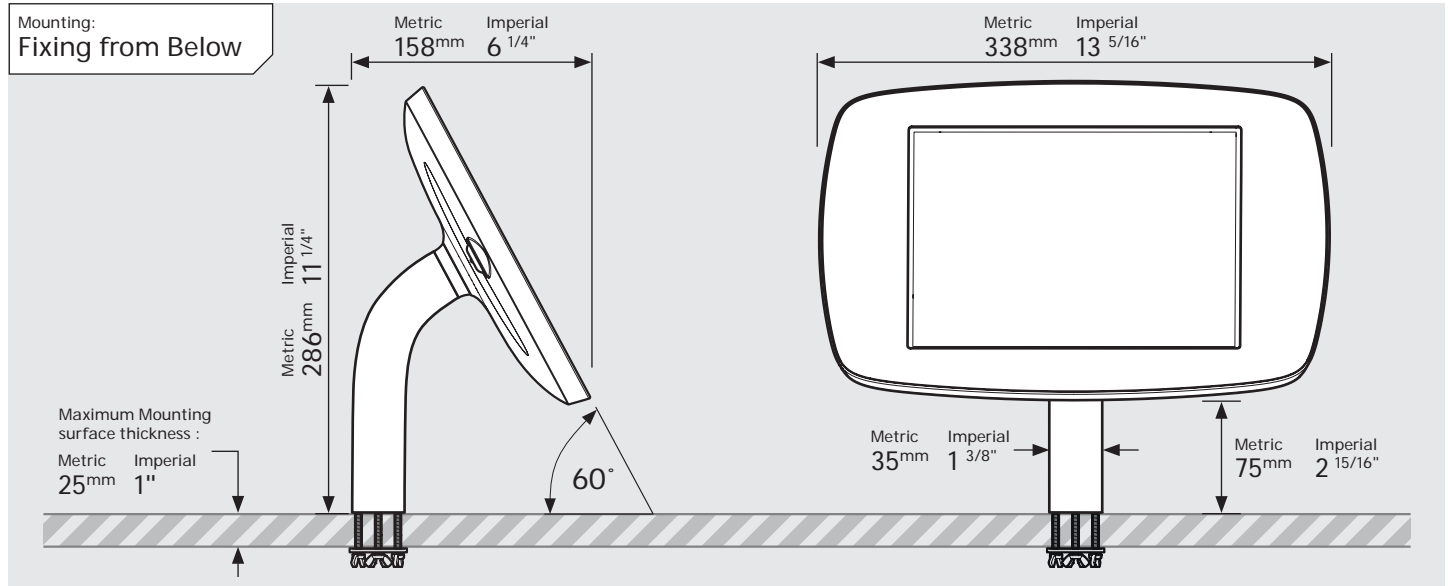

PRODUCT DATA SHEET - BOUNCEPAD STATIC60

bouncepad[®]

Case: Midi Arm: Static60 Mounting: Fixing from Below
 Fixing from Above Packaged weight: 1.89kg Colour: White
 Black

PRODUCT DATA SHEET - BOUNCEPAD STATIC60

bouncepad[®]

Case: Maxi Arm: Static60 Mounting: Fixing from Below Packaged weight: 2.12kg Colour: White
Black
Fixing from Above

PRODUCT DATA SHEET - BOUNCEPAD STATIC60

bouncepad[®]

Case: Mega Arm: Static60 Mounting: Fixing from Below Packaged weight: 2.51kg Colour: White
Black
Fixing from Above