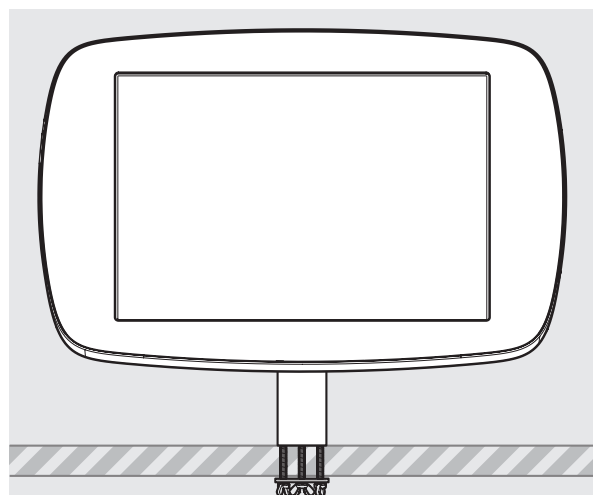

Mini Case supported devices:

- iPad Mini 1
- iPad Mini 2
- iPad Mini 3
- iPad Mini 4
- iPad Mini (2019)

Midi Case supported devices:

- iPad 6th Gen
- iPad 5th Gen
- iPad 4th Gen
- iPad 3rd Gen
- iPad Pro 9.7
- iPad Air 1
- iPad Air 2
- Samsung Tab S2 9.7
- Samsung Tab S3 9.7
- Samsung Tab A 9.7

Maxi Case supported devices:

- iPad Pro 10.5
- iPad Pro 11.0
- iPad Air (2019)
- Samsung Tab A6 10.1
- Samsung Tab A 10.1
- Samsung Tab A 10.5
- Samsung Tab 4 10.1
- Microsoft Surface Go

Mega Case supported devices:

- iPad Pro 12.9" 1st Gen
- iPad Pro 12.9" 2nd Gen
- iPad Pro 12.9" 3rd Gen
- Microsoft Surface Pro 4
- Microsoft Surface Pro 5

PRODUCT DATA SHEET - BOUNCEPAD STATIC60

bouncepad[®]

Case: Mini Arm: Static60 Mounting: Fixing from Below
 Fixing from Above Packaged weight: 1.71kg Colour: White
 Black