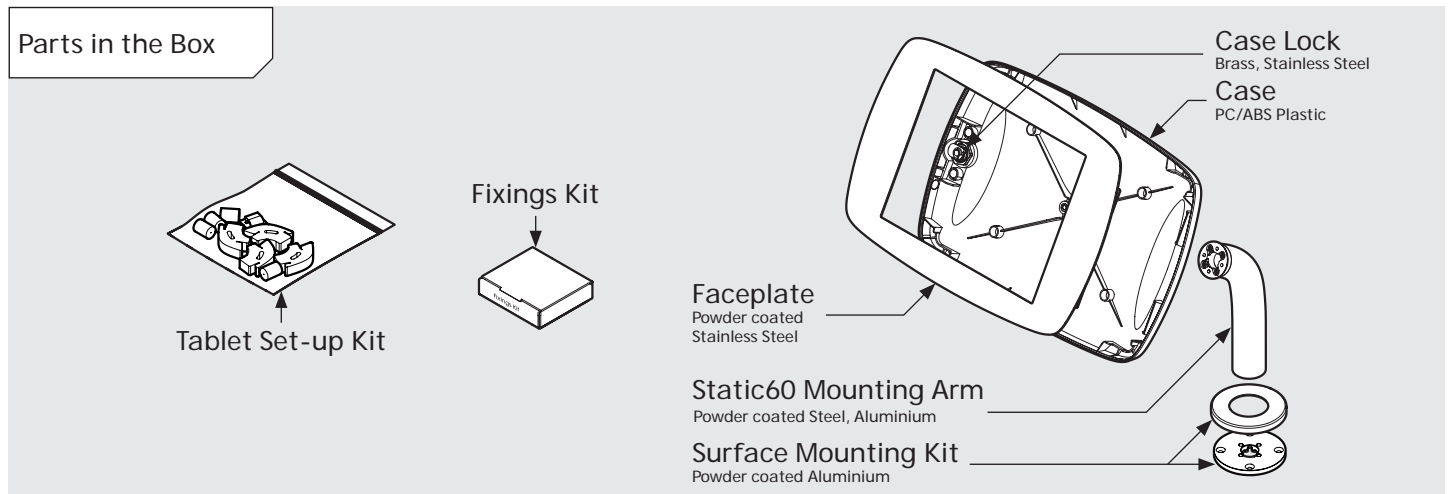

PRODUCT DATA SHEET - BOUNCEPAD STATIC60

bouncepad[®]

Case: Midi Arm: Static60 Mounting: Fixing from Below
 Fixing from Above Packaged weight: 1.89kg Colour: White
 Black

PRODUCT DATA SHEET - BOUNCEPAD STATIC60

bouncepad[®]

Case: Maxi Arm: Static60 Mounting: Fixing from Below Packaged weight: 2.12kg Colour: White
Black
Fixing from Above

PRODUCT DATA SHEET - BOUNCEPAD STATIC60

bouncepad[®]

Case: Mega Arm: Static60 Mounting: Fixing from Below Packaged weight: 2.51kg Colour: White
Black
Fixing from Above