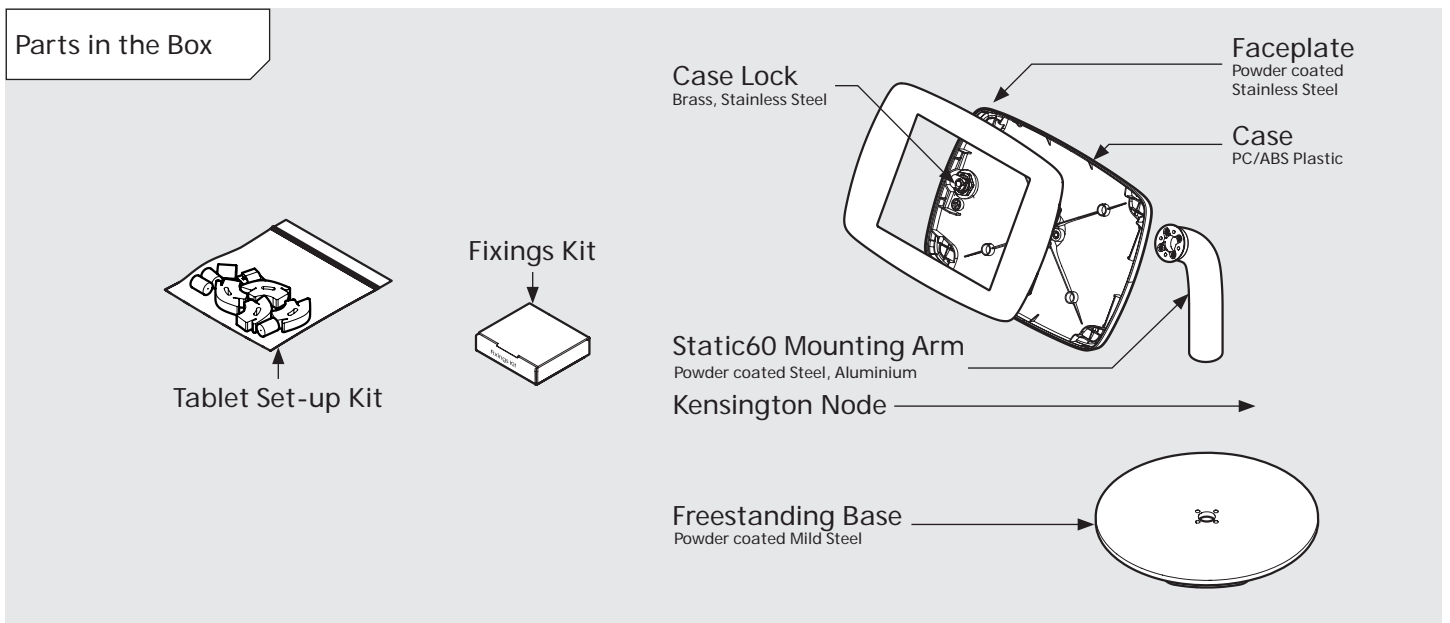

- iPad Pro 12.9" 1st Gen
- iPad Pro 12.9" 2nd Gen
- iPad Pro 12.9" 3rd Gen
- Microsoft Surface Pro 4
- Microsoft Surface Pro 5

PRODUCT DATA SHEET - BOUNCEPAD COUNTER 60

bouncepad[®]

Case: Mini Arm: Static60 Mounting: Freestanding Base Packaged weight: 3.6kg Colour: White
Black