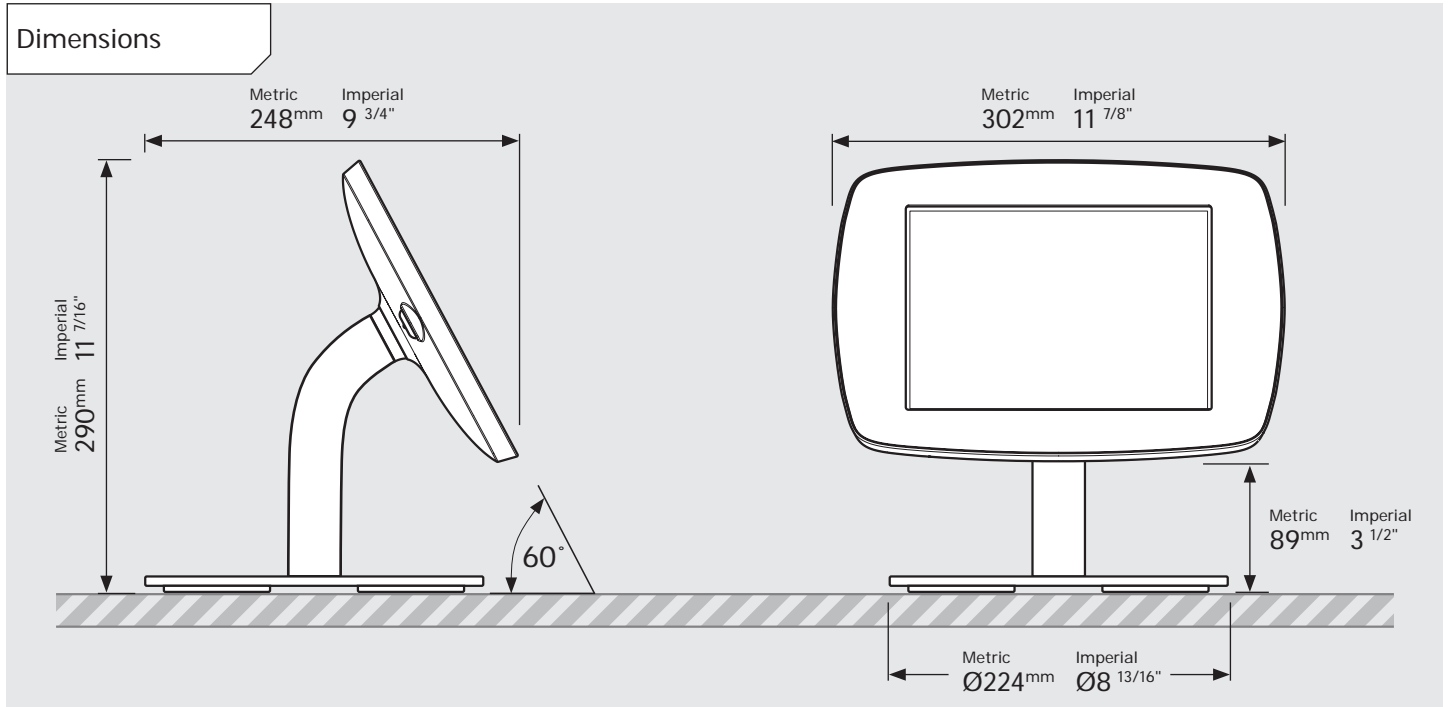

- iPad Pro 12.9" 1st Gen
- iPad Pro 12.9" 2nd Gen
- iPad Pro 12.9" 3rd Gen
- Microsoft Surface Pro 4
- Microsoft Surface Pro 5

PRODUCT DATA SHEET - BOUNCEPAD COUNTER 60

bouncepad[®]

Case: Mini Arm: Static60 Mounting: Freestanding Base Packaged weight: 3.6kg Colour: White
Black

PRODUCT DATA SHEET - BOUNCEPAD COUNTER 60

bouncepad[®]

Case: Midi Arm: Static60 Mounting: Freestanding Base Packaged weight: 3.8kg Colour: White
Black

PRODUCT DATA SHEET - BOUNCEPAD COUNTER 60

bouncepad[®]

Case: **Maxi** Arm: **Static 60** Mounting: **Freestanding Base** Packaged weight: **4.0kg** Colour: **White/Black**

PRODUCT DATA SHEET - BOUNCEPAD COUNTER 60

bouncepad[®]

Case: Mega Arm: Static60 Mounting: Freestanding Base Packaged weight: 4.4kg Colour: White
Black