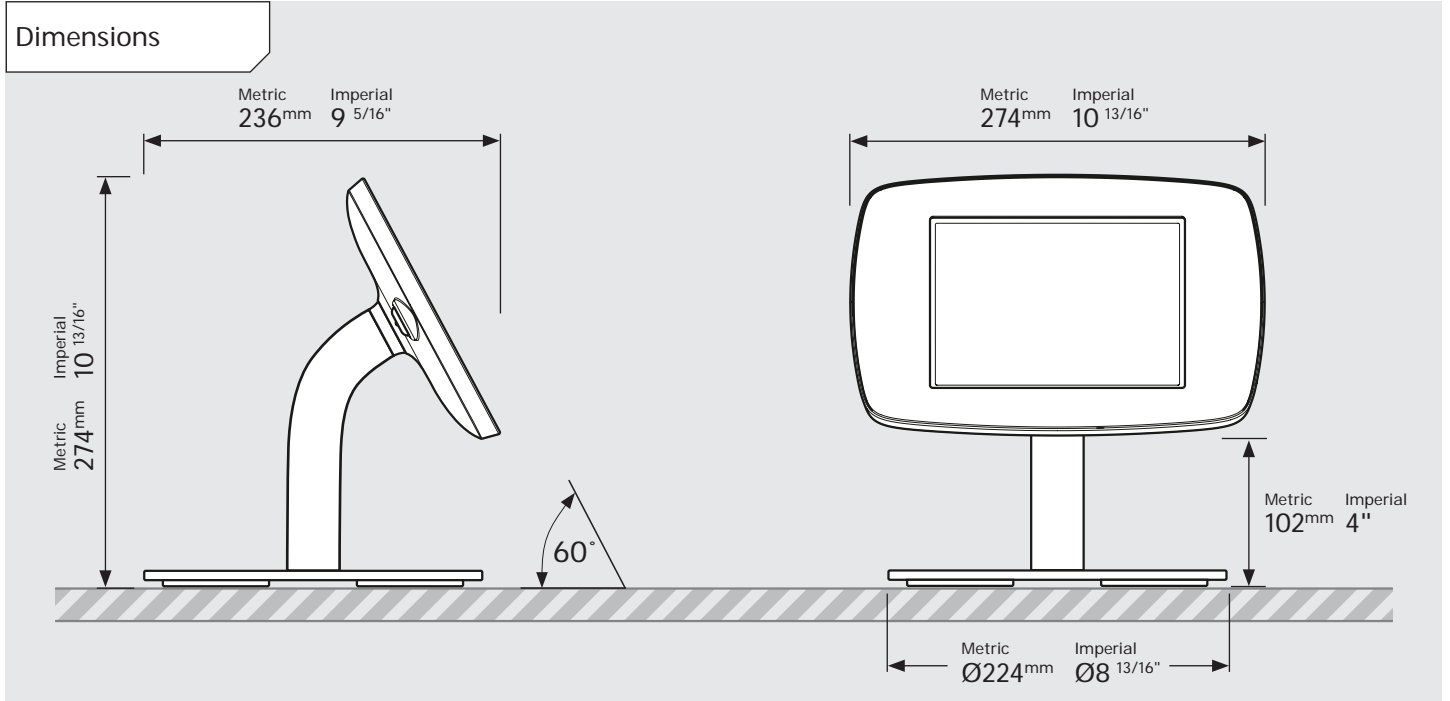

- iPad Pro 12.9" 1st Gen
- iPad Pro 12.9" 2nd Gen
- iPad Pro 12.9" 3rd Gen
- Microsoft Surface Pro 4
- Microsoft Surface Pro 5

PRODUCT DATA SHEET - BOUNCEPAD COUNTER 60

bouncepad[®]

Case: Mini Arm: Static60 Mounting: Freestanding Base Packaged weight: 3.6kg Colour: White
Black

PRODUCT DATA SHEET - BOUNCEPAD COUNTER 60

bouncepad[®]

Case: Midi Arm: Static60 Mounting: Freestanding Base Packaged weight: 3.8kg Colour: White
Black

PRODUCT DATA SHEET - BOUNCEPAD COUNTER 60

bouncepad[®]

Case: **Maxi** Arm: **Static 60** Mounting: **Freestanding Base** Packaged weight: **4.0kg** Colour: **White/Black**

PRODUCT DATA SHEET - BOUNCEPAD COUNTER 60

bouncepad[®]

Case: Mega Arm: Static60 Mounting: Freestanding Base Packaged weight: 4.4kg Colour: White
Black