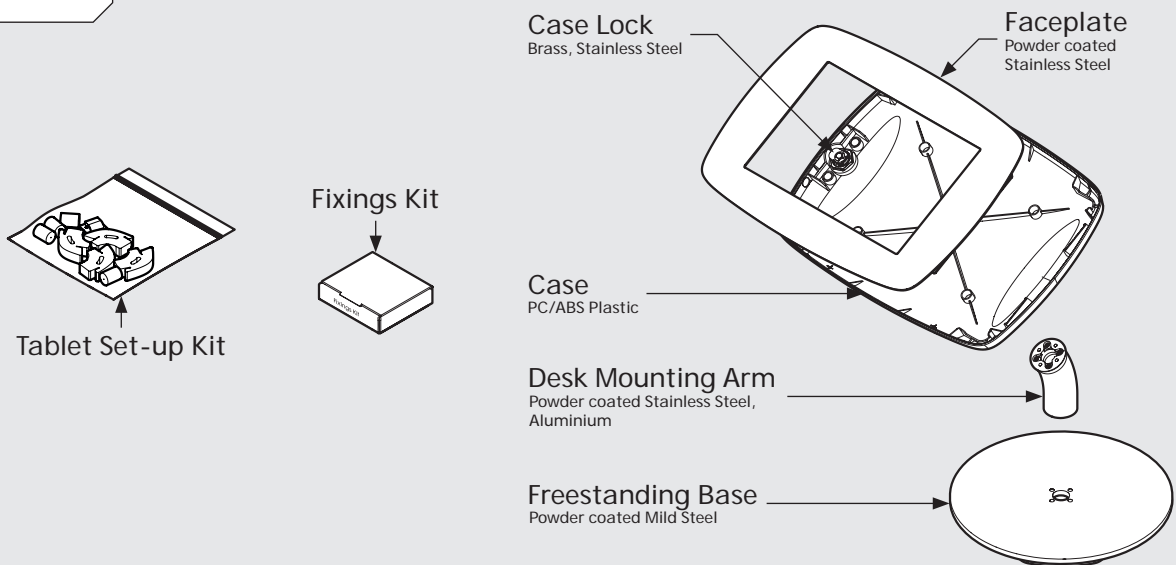

PRODUCT DATA SHEET - BOUNCEPAD DESK COUNTER

bouncepad[®]

Case: Maxi **Arm:** Desk **Mounting:** Freestanding Base **Packaged weight:** 4.0kg **Colour:** White
Black

Dimensions

Parts in the Box

PRODUCT DATA SHEET - BOUNCEPAD DESK COUNTER