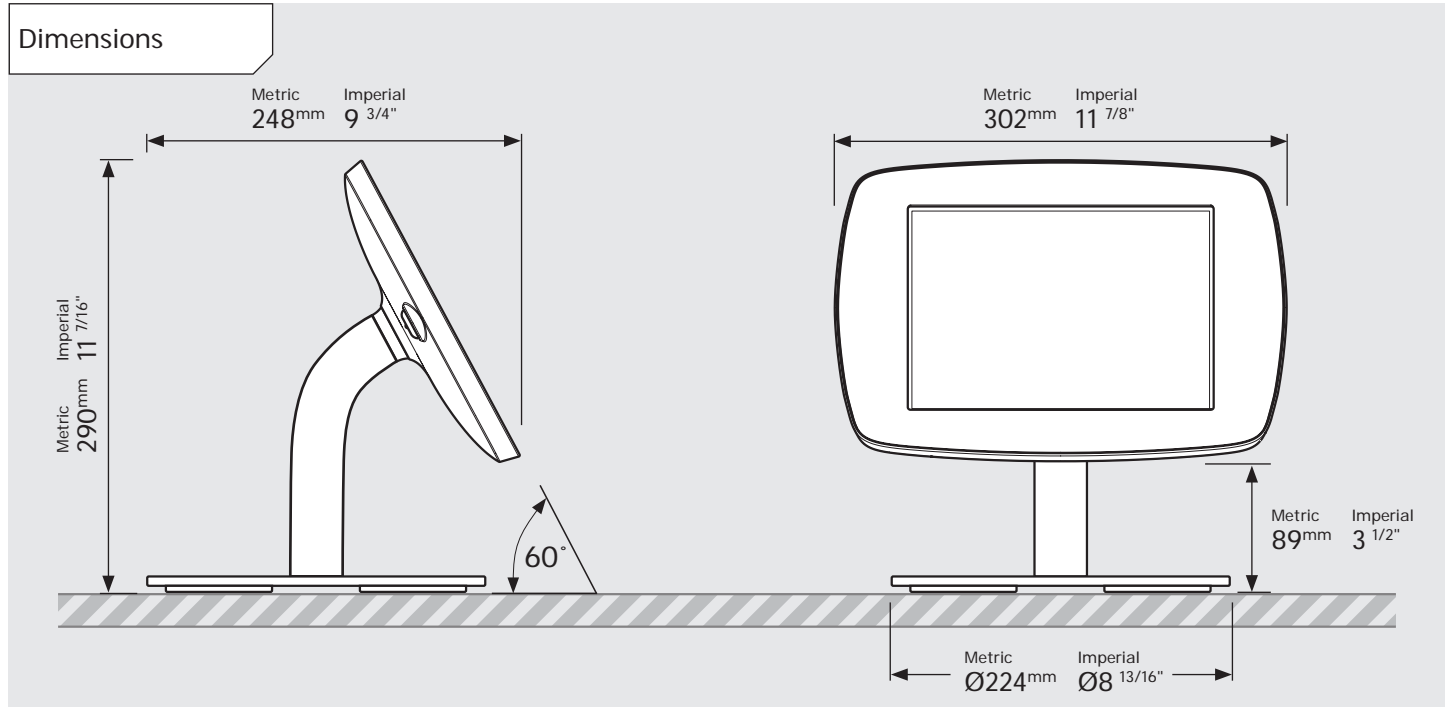

- iPad Pro 12.9" 1st Gen
- iPad Pro 12.9" 2nd Gen
- iPad Pro 12.9" 3rd Gen
- Microsoft Surface Pro 4
- Microsoft Surface Pro 5

PRODUCT DATA SHEET - BOUNCEPAD COUNTER 60

bouncepad[®]

Case: Mini Arm: Static60 Mounting: Freestanding Base Packaged weight: 3.6kg Colour: White
Black

PRODUCT DATA SHEET - BOUNCEPAD COUNTER 60

bouncepad[®]

Case: Midi Arm: Static60 Mounting: Freestanding Base Packaged weight: 3.8kg Colour: White
Black

PRODUCT DATA SHEET - BOUNCEPAD COUNTER 60

bouncepad[®]

Case: **Maxi** Arm: **Static 60** Mounting: **Freestanding Base** Packaged weight: **4.0kg** Colour: **White/Black**

PRODUCT DATA SHEET - BOUNCEPAD COUNTER 60

bouncepad[®]

Case: Mega Arm: Static60 Mounting: Freestanding Base Packaged weight: 4.4kg Colour: White
Black