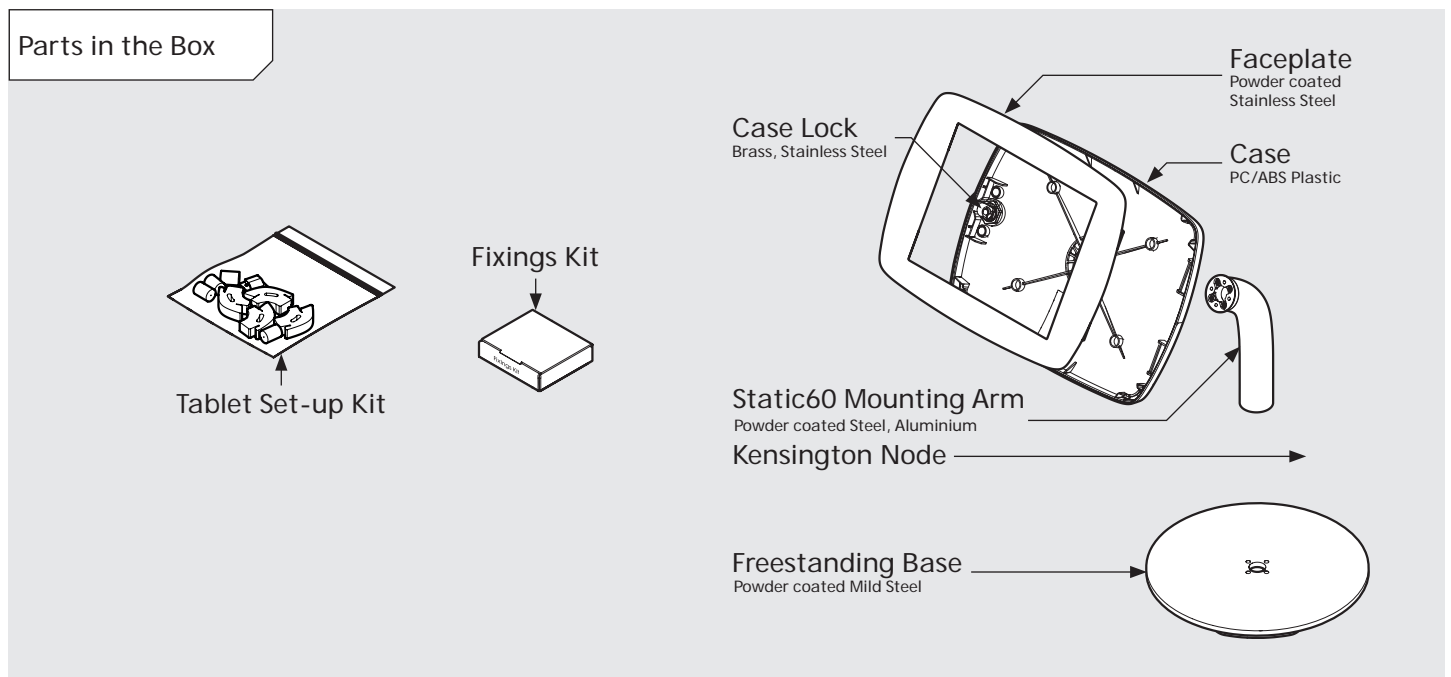

PRODUCT DATA SHEET - BOUNCEPAD COUNTER 60

bouncepad®

Case: Midi   Arm: Static60   Mounting: Freestanding Base   Packaged weight: 3.8kg   Colour: White
Black