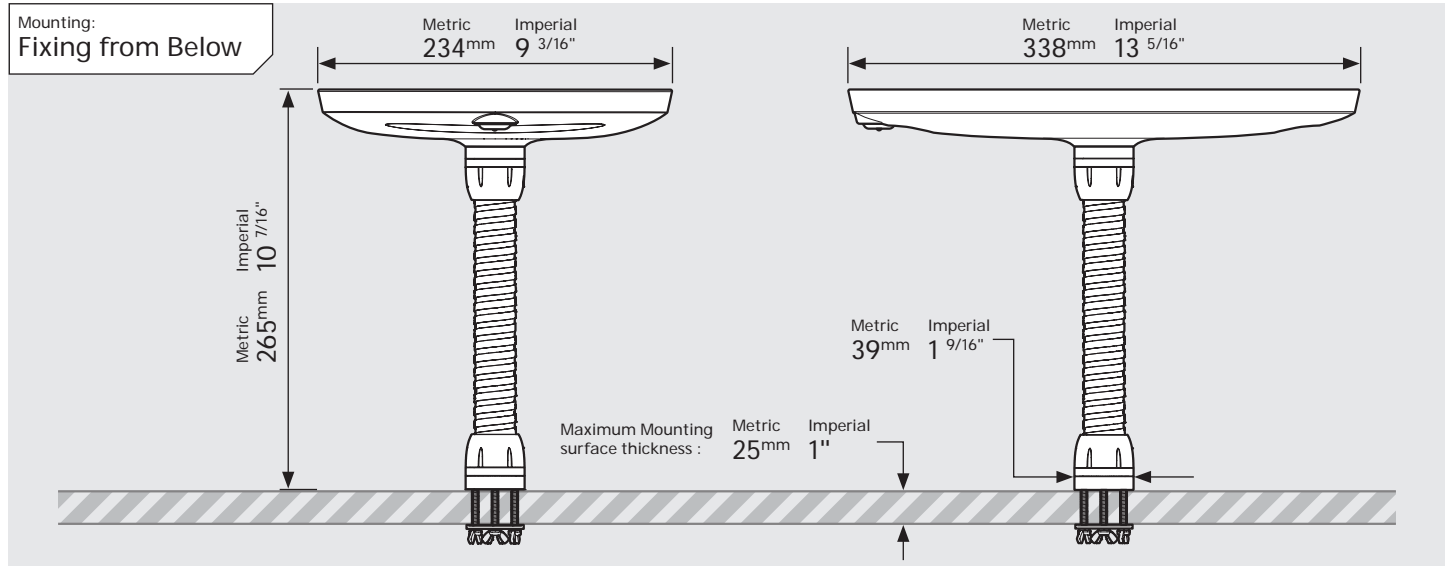

- iPad Pro 12.9" 1st Gen
- iPad Pro 12.9" 2nd Gen
- iPad Pro 12.9" 3rd Gen
- Microsoft Surface Pro 4
- Microsoft Surface Pro 5

PRODUCT DATA SHEET - BOUNCEPAD FLEX

bouncepad[®]

Case: Mini Arm: Flex Mounting: Fixing from Below / Fixing from Above Packaged weight: 2.25kg Colour: White / Black

PRODUCT DATA SHEET - BOUNCEPAD FLEX

bouncepad[®]

Case: Midi Arm: Flex Mounting: Fixing from Below
 Fixing from Above Packaged weight: 2.43kg Colour: White
 Black

PRODUCT DATA SHEET - BOUNCEPAD FLEX

bouncepad[®]

Case: Maxi Arm: Flex Mounting: Fixing from Below
 Fixing from Above Packaged weight: 2.66kg Colour: White
 Black

PRODUCT DATA SHEET - BOUNCEPAD FLEX

Case: Mega
Arm: Flex
Mounting: Fixing from Below
Package weight: 3.05kg
Colour: White, Black