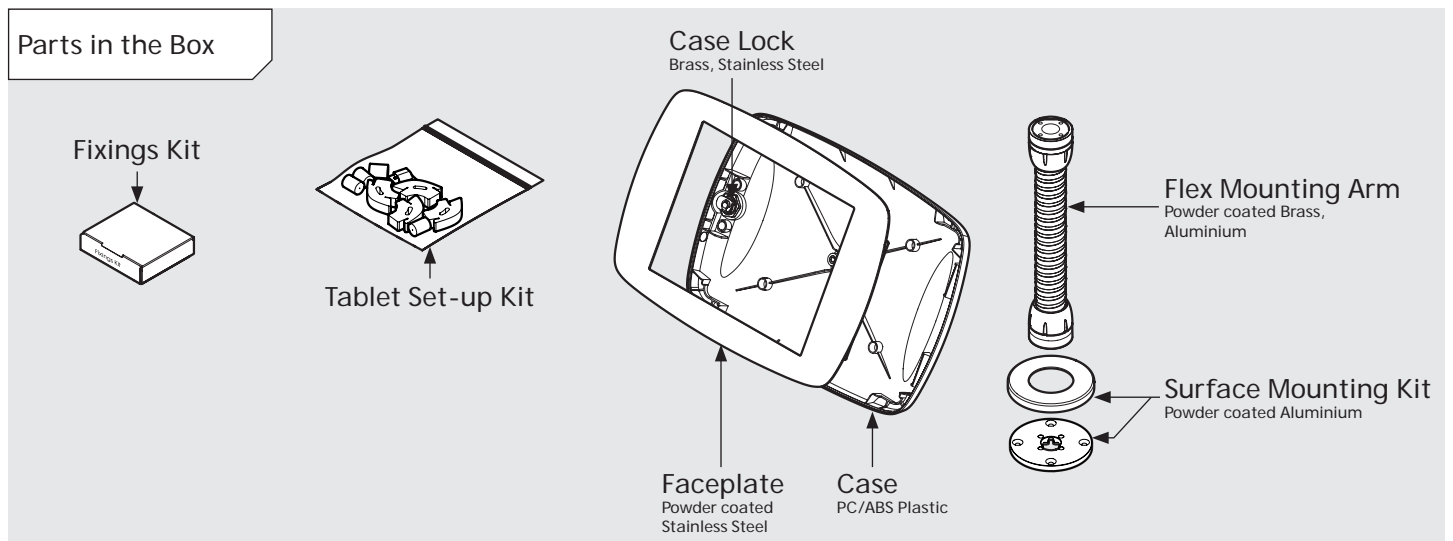

PRODUCT DATA SHEET - BOUNCEPAD FLEX

bouncepad[®]

Case: Midi Arm: Flex Mounting: Fixing from Below
 Fixing from Above Packaged weight: 2.43kg Colour: White
 Black

PRODUCT DATA SHEET - BOUNCEPAD FLEX

bouncepad[®]

Case: Maxi Arm: Flex Mounting: Fixing from Below
 Fixing from Above Packaged weight: 2.66kg Colour: White
 Black

PRODUCT DATA SHEET - BOUNCEPAD FLEX

Case: Mega
Arm: Flex
Mounting: Fixing from Below
Package weight: 3.05kg
Colour: White, Black