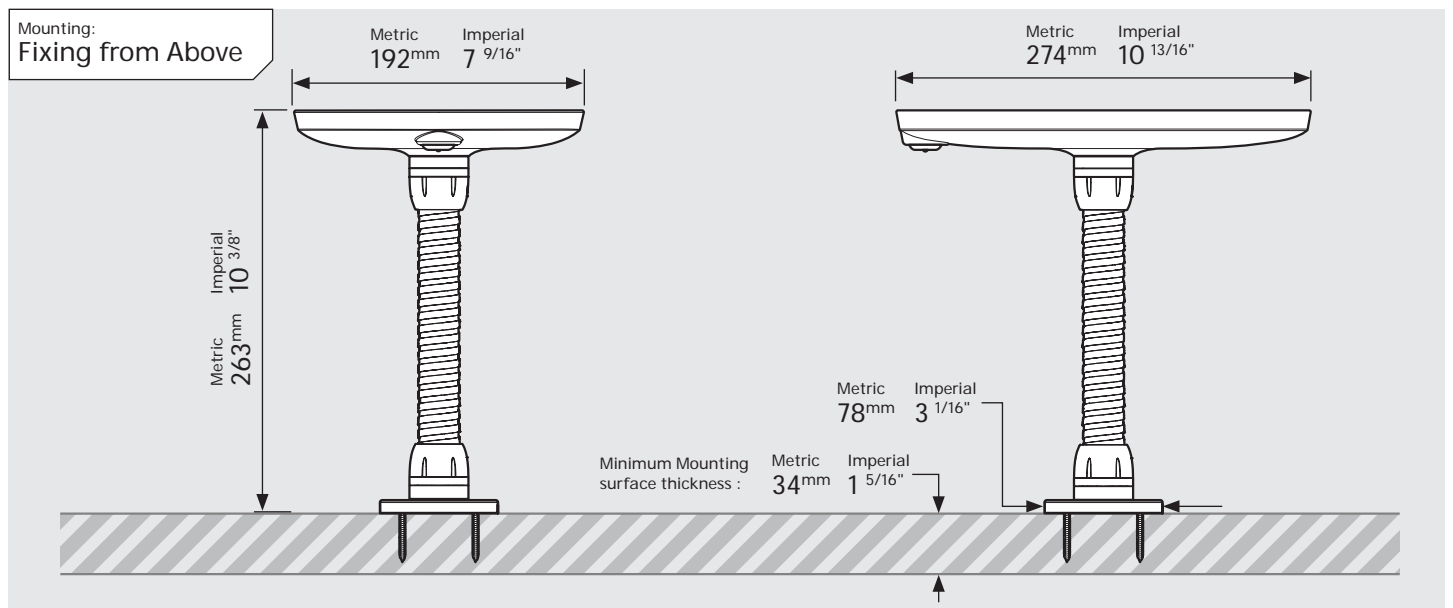

- iPad Pro 12.9" 1st Gen
- iPad Pro 12.9" 2nd Gen
- iPad Pro 12.9" 3rd Gen
- Microsoft Surface Pro 4
- Microsoft Surface Pro 5

PRODUCT DATA SHEET - BOUNCEPAD FLEX

bouncepad[®]

Case: Mini Arm: Flex Mounting: Fixing from Below / Fixing from Above Packaged weight: 2.25kg Colour: White / Black

PRODUCT DATA SHEET - BOUNCEPAD FLEX

bouncepad[®]

Case: Midi Arm: Flex Mounting: Fixing from Below
 Fixing from Above Packaged weight: 2.43kg Colour: White
 Black

PRODUCT DATA SHEET - BOUNCEPAD FLEX

bouncepad[®]

Case: Maxi Arm: Flex Mounting: Fixing from Below
 Fixing from Above Packaged weight: 2.66kg Colour: White
 Black

PRODUCT DATA SHEET - BOUNCEPAD FLEX

Case: Mega
Arm: Flex
Mounting: Fixing from Below
Package weight: 3.05kg
Colour: White, Black