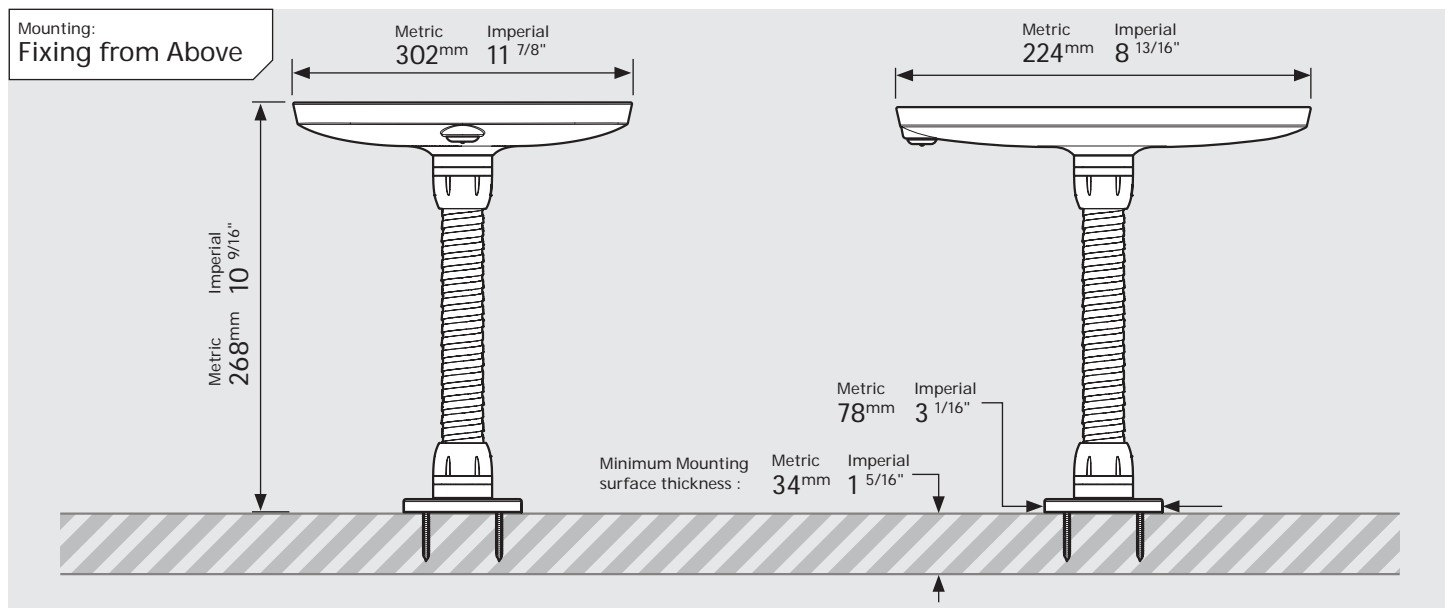

- iPad Pro 12.9" 1st Gen
- iPad Pro 12.9" 2nd Gen
- iPad Pro 12.9" 3rd Gen
- Microsoft Surface Pro 4
- Microsoft Surface Pro 5

PRODUCT DATA SHEET - BOUNCEPAD FLEX

bouncepad[®]

Case: Mini Arm: Flex Mounting: Fixing from Below / Fixing from Above Packaged weight: 2.25kg Colour: White / Black

PRODUCT DATA SHEET - BOUNCEPAD FLEX

bouncepad[®]

Case: Midi Arm: Flex Mounting: Fixing from Below
 Fixing from Above Packaged weight: 2.43kg Colour: White
 Black

PRODUCT DATA SHEET - BOUNCEPAD FLEX

bouncepad[®]

Case: Maxi Arm: Flex Mounting: Fixing from Below
 Fixing from Above Packaged weight: 2.66kg Colour: White
 Black

PRODUCT DATA SHEET - BOUNCEPAD FLEX

Case: Mega
Arm: Flex
Mounting: Fixing from Below
Package weight: 3.05kg
Colour: White, Black