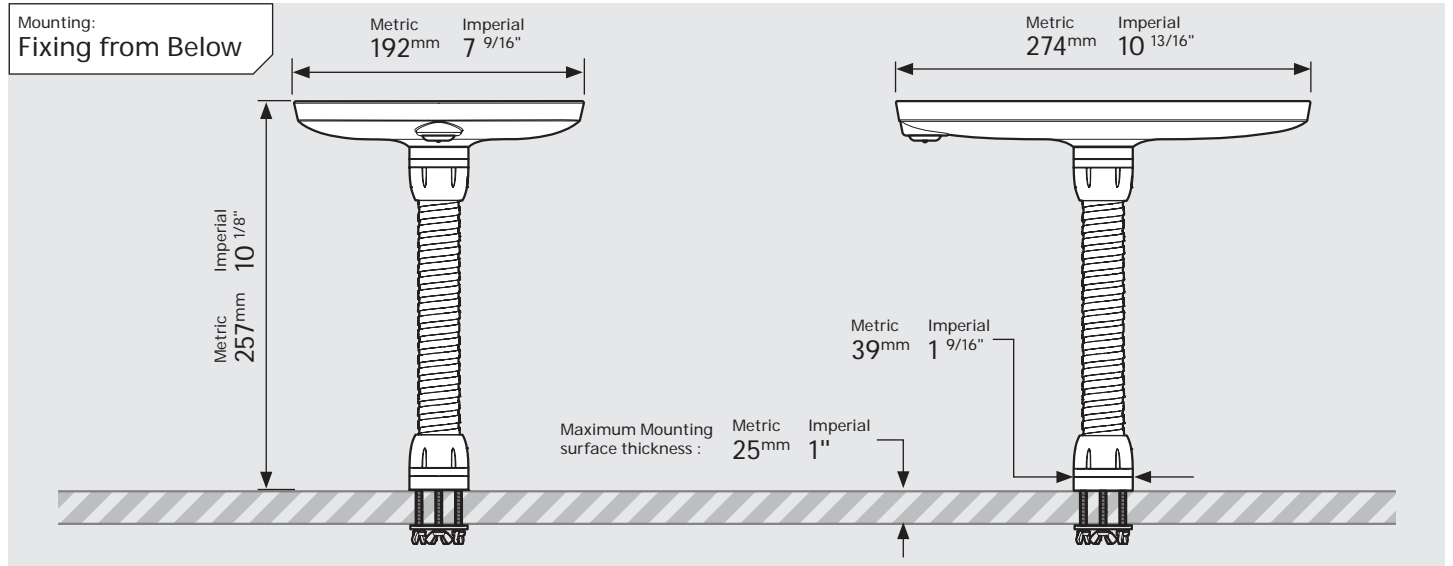

- iPad Pro 12.9" 1st Gen
- iPad Pro 12.9" 2nd Gen
- iPad Pro 12.9" 3rd Gen
- Microsoft Surface Pro 4
- Microsoft Surface Pro 5

PRODUCT DATA SHEET - BOUNCEPAD FLEX

bouncepad[®]

Case: Mini Arm: Flex Mounting: Fixing from Below / Fixing from Above Packaged weight: 2.25kg Colour: White / Black

Case: Maxi Arm: Flex Mounting: Fixing from Below
 Fixing from Above Packaged weight: 2.66kg Colour: White
 Black

PRODUCT DATA SHEET - BOUNCEPAD FLEX

Case: Mega
Arm: Flex
Mounting: Fixing from Below
Package weight: 3.05kg
Colour: White, Black