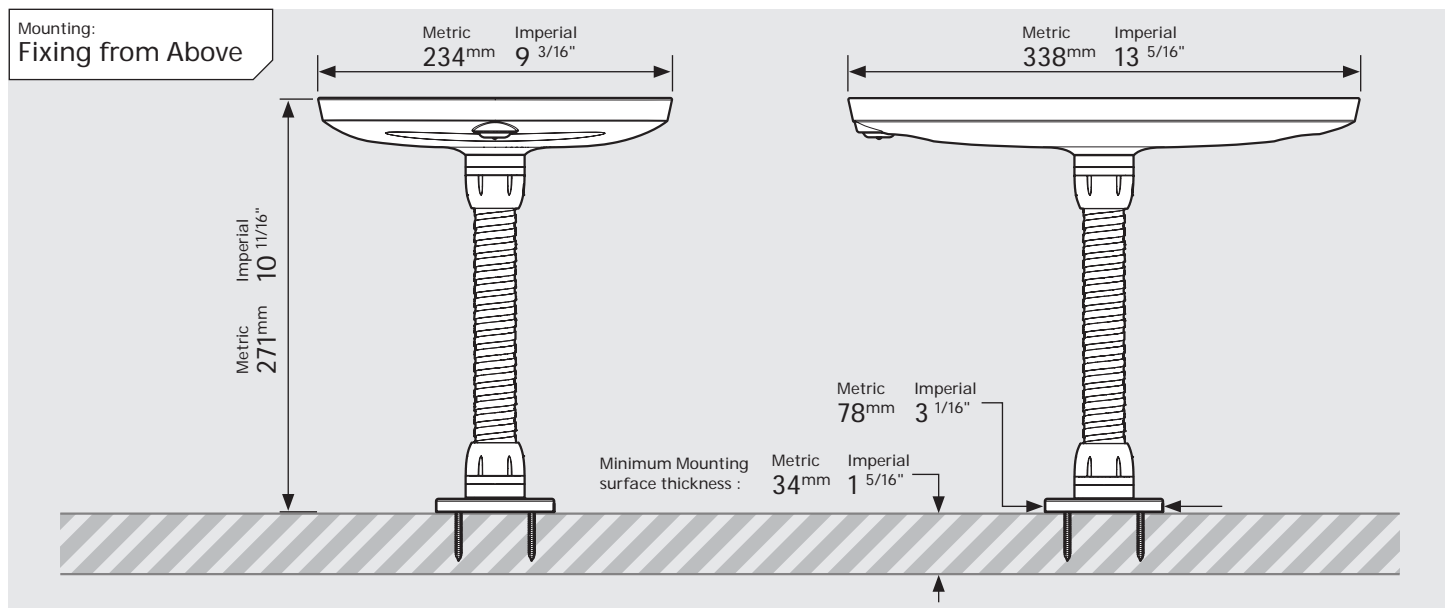

PRODUCT DATA SHEET - BOUNCEPAD FLEX

bouncepad[®]

Case: Midi Arm: Flex Mounting: Fixing from Below
 Fixing from Above Packaged weight: 2.43kg Colour: White
 Black

PRODUCT DATA SHEET - BOUNCEPAD FLEX

bouncepad[®]

Case: Maxi Arm: Flex Mounting: Fixing from Below
 Fixing from Above Packaged weight: 2.66kg Colour: White
 Black

PRODUCT DATA SHEET - BOUNCEPAD FLEX

Case: Mega
Arm: Flex
Mounting: Fixing from Below
Package weight: 3.05kg
Colour: White, Black