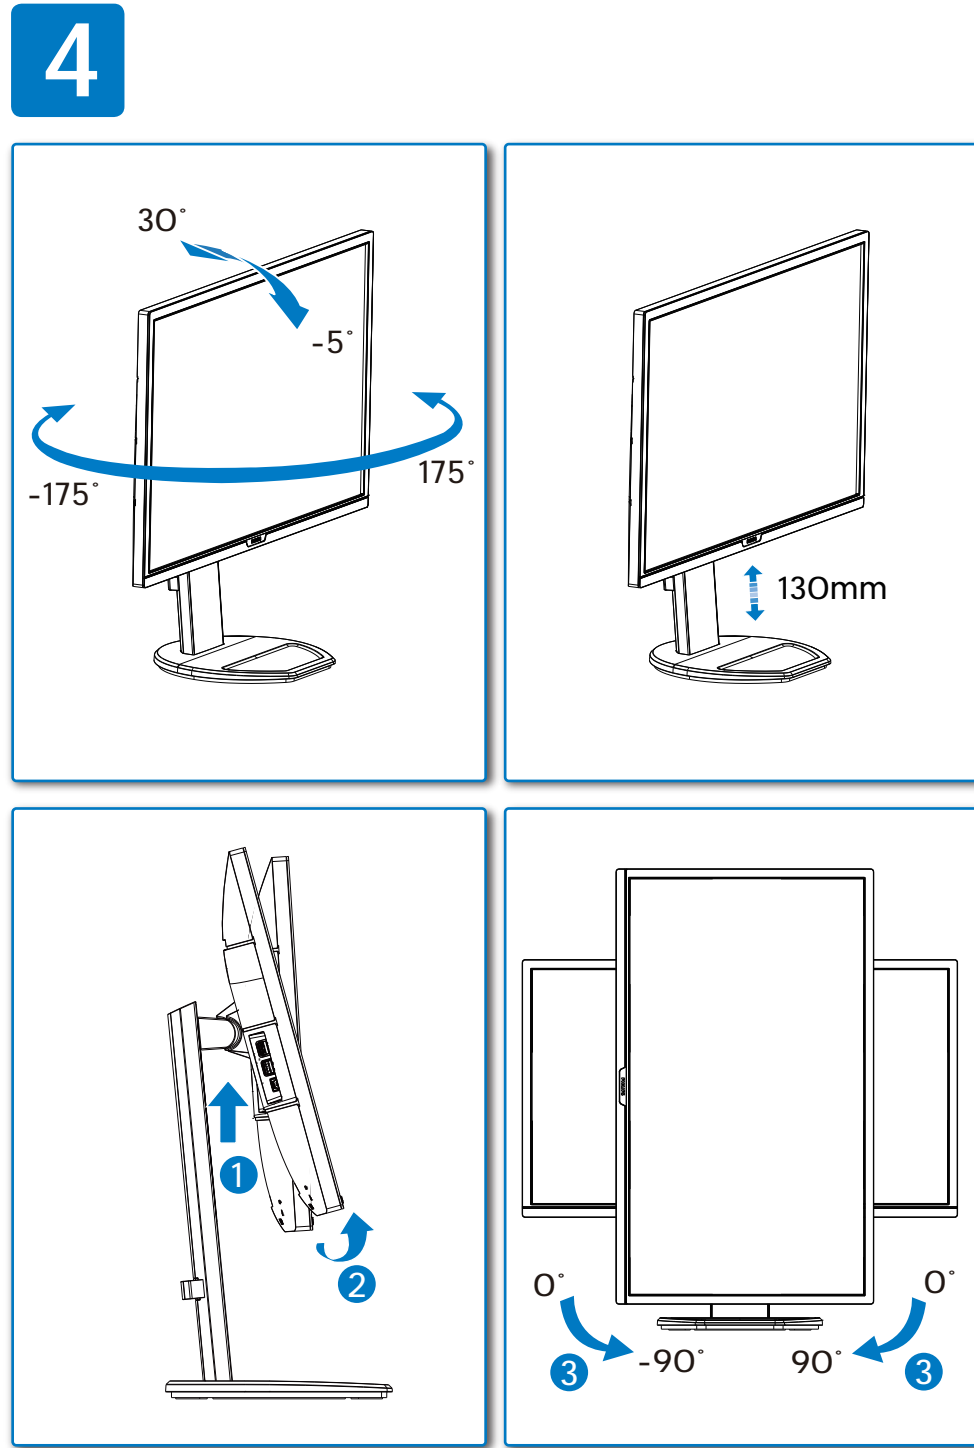

GRAPHIC DEVELOPMENT MMD	
Product name	
Project name	
Project no.	
Finishing	Folded sheet
Scale	1:1
Size Spreads	594 (W) x 210 (H) mm
Size	148.5 (W) x 210 (H) mm
Operator(s)	
Date amended	
VERSION No.	1
APPROVAL	
QC Lithographer	
Product Manager	
Date Check	
ARTWORK DOCUMENT	
Paper	80gsm White, woodfree coated
Numbers of colours	2C2C
Spotcolor	
Aftertreatment	
<input type="checkbox"/> Cropping	
<input type="checkbox"/> Coating	
<input type="checkbox"/> Varnishing	
<input type="checkbox"/> Embossing	
<input type="checkbox"/> Cutterguide	
<input type="checkbox"/> Die-cut	
<input type="checkbox"/> Binding	
<input type="checkbox"/> Glue	