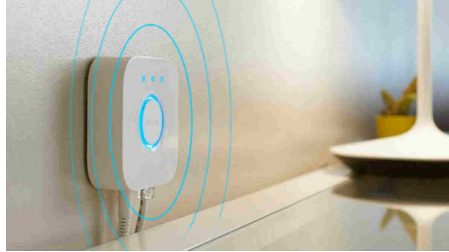

Connect to the Hue Bridge

This product requires a connection to the Hue Bridge to unlock the full smart control and features. Control your lights using the Philips Hue app, set timers, routines, add or remove lights and more. *Hue Bridge sold separately