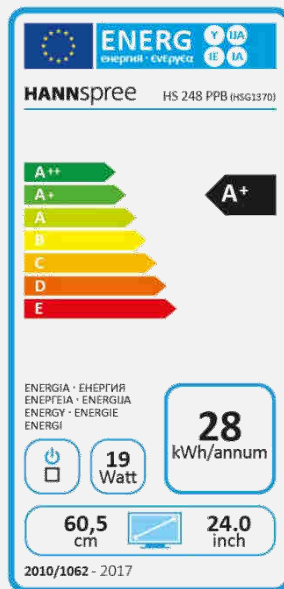

HS 248 PPB
23.8" / 60,45cm Diagonal
LED Backlight – Format 16:9

- 23.8" 16:9 LED Backlight Monitor
- 1920 x 1080 Resolution Full HD 1080P
- 178° / 178° Ultra Wide Viewing Angle
- Triple Input: DP + HDMI + VGA
- Super Slim Design and Thin Bezel
- Built-In Stereo Speakers
- Tilt and Wall-Mountable (VESA)
- Low Power Consumption & Multi-Video Modes
- ECO Friendly
- Flicker Free
- Low Blue Light

23.8" / 60,45 cm

Part. No.: HS 248 PPB

SIZE, RESOLUTION

23.8"
16:9 Aspect Ratio

Full HD
1920 x 1080

CONNECTIVITY, SPEAKER

HDMI
Display Port
VGA

Built-In
Stereo Speaker

Display Size	60,45cm / 23.8" Diagonal
Panel Type	TFT – LED Backlight PLS-Type Panel (*)
Aspect Ratio	16:9
Resolution (H x V)	1920 x 1080 Full HD
Brightness	250cd/m ²
Contrast (Typ.)	1.000:1 (Typical)
Contrast (Active)	80.000.000:1 (Active)
Viewing Angle L/R: U/D	178° H – 178° V (CR >10)
Response Time	5 msec
Pixel Pitch	0,274 (H) x 0,274 (V) mm
Panel Surface	Anti-Glare
Display Colors	16.7M Colors
Horizontal Frequency	30 – 83 kHz
Vertical Frequency	56 – 75 Hz
Max Display Frequency	1920 x 1080 @ 60Hz
Input 1	D-Sub (VGA)
Input 2	HDMI
Input 3	Display Port 1.2
Buil-in Speakers	Yes, 1.5W x 2; Earphone Jack
Power Consumption	On: 16.9W; Stand-by: 0,35W; Off: 0,23W (TEC Total Energy Consumption. Related to EPA 7.1)
AC Power Range	AC 100 ~ 240 Volt; 50 ~ 60 Hz
Product Dimensions	540 x 183 x 408 mm (W x D x H)
Packing Dimensions	614 x 111 x 402 mm (W x D x H)
Net / Gross Weight	3.3 Kgs / 4.4 Kgs
Bezel & Color Plan	Bezel / Arm / Base / Rear Cover: Black texture

Supplier's Name	HANNspree
Model Name	HS248PPB
Energy Efficiency Class	A+
Screen Size (Centimetres)	60,45
Screen Size (Inches)	23,80
On mode power Consumption (W)	19
Annual Energy Consumption* (kWh)	28
Standby-mode Power Consumption (W)	0,35
Off-mode Power Consumption (W)	0,23
Screen Resolution	1920 x 1080