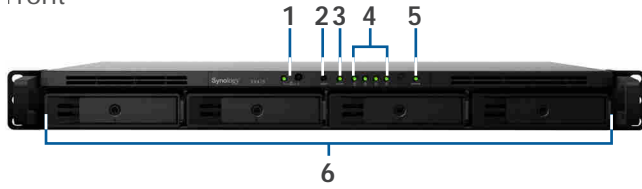

Hardware Overview

Front