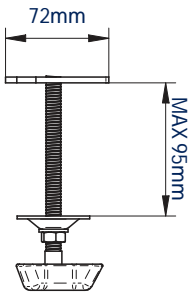

SPECIFICATION

Recommended screen size	up to 28"
Max load	9kg
VESA® compatibility	75 x 75 & 100 x 100
Tilt	+ 65°/- 90°
Swivel	360° (at pole & arm pivot) 180° (at interface)
Screen rotation	360°
Max extension	586mm

fullmotionmounts

Cable management is integrated throughout the mount for a neat and tidy installation

Supplied with a desk clamp that can attach either to the rear or side of a desk or through a grommet hole

Full motion adjustability allows easy screen positioning for the perfect display position

Quick and easy 'hook-on' installation

SIDE VIEW

SIDE VIEW - GROMMET

SIDE VIEW - DESK CLAMP

FRONT VIEW - INTERFACE

TOP VIEW - BASE