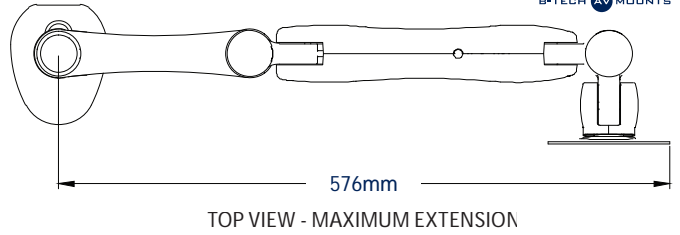

FEATURES

- Articulated arm desk mount made from durable aluminium with a durable powder coated finish
- 3 swivel points, at the pole, arm pivot and interface
- Easy height adjustment using tool-less locking collar
- Supplied with both a desk clamp and grommet
- Integrated cable management
- Simple 'hook-on' installation with all mounting hardware included

fullmotionmounts

Cable management is integrated throughout the mount for a neat and tidy installation

Supplied with a desk clamp that can attach either to the rear or side of a desk or through a grommet hole

Full motion adjustability allows easy screen positioning for the perfect display position

Quick and easy 'hook-on' installation

SIDE VIEW

SIDE VIEW - GROMMET

SIDE VIEW - DESK CLAMP

FRONT VIEW - INTERFACE

TOP VIEW - BASE