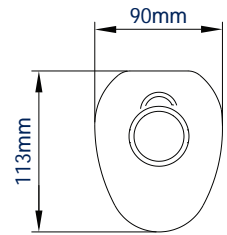

SPECIFICATION

Recommended screen size	up to 28"
Max load	9kg
VESA® compatibility	75 x 75 & 100 x 100
Tilt	+ 65°/- 90°
Swivel	360° (at pole & arm pivot) 180° (at interface)
Screen rotation	360°
Max extension	586mm

Full motion adjustability allows easy screen positioning for the perfect display position

Quick and easy 'hook-on' installation

SIDE VIEW

SIDE VIEW - GROMMET

SIDE VIEW - DESK CLAMP

FRONT VIEW - INTERFACE

TOP VIEW - BASE

PACKING INFORMATION

COLOUR:	ORDER REF:	EAN CODE:	MASTER CARTON QTY:	INNER CARTON QTY:	MASTER CARTON WEIGHT:	MASTER CARTON CUBE:
Black	BT7383/B	5019318752377	2	0	09.6kg	0.060cbm

ACCESSORIES & RELATED PRODUCTS