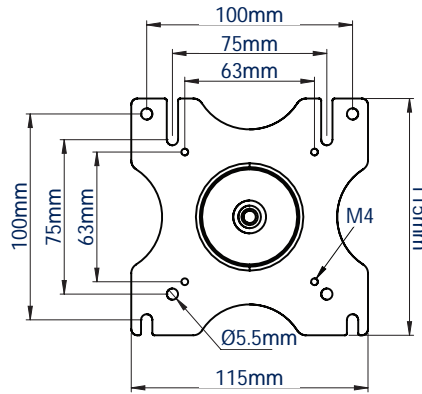

SPECIFICATION

Recommended screen size	up to 28"
Max load	9kg
VESA® compatibility	75 x 75 & 100 x 100
Tilt	+ 65°/- 90°
Swivel	360° (at pole & arm pivot) 180° (at interface)
Screen rotation	360°
Max extension	586mm

Full motion adjustability allows easy screen positioning for the perfect display position

Quick and easy 'hook-on' installation

SIDE VIEW

SIDE VIEW - GROMMET

SIDE VIEW - DESK CLAMP

FRONT VIEW - INTERFACE

TOP VIEW - BASE

PACKING INFORMATION

COLOUR:	ORDER REF:	EAN CODE:	MASTER CARTON QTY:	INNER CARTON QTY:	MASTER CARTON WEIGHT:	MASTER CARTON CUBE:
Black	BT7383/B	5019318752377	2	0	09.6kg	0.060cbm

ACCESSORIES & RELATED PRODUCTS