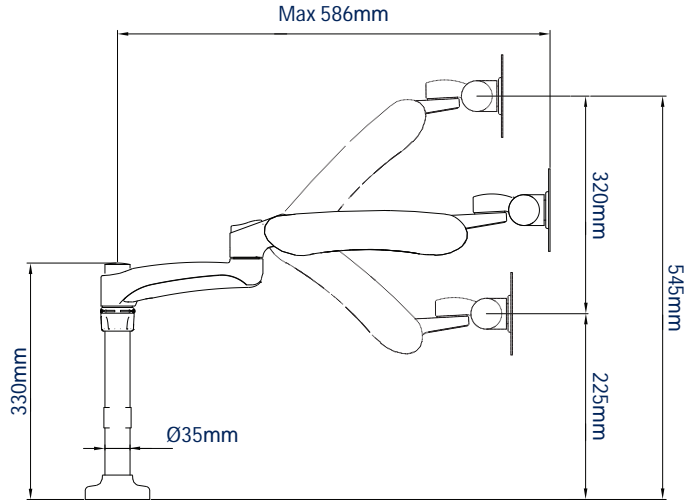

SPECIFICATION

Recommended screen size	up to 28"
Max load	9kg
VESA® compatibility	75 x 75 & 100 x 100
Tilt	+ 65°/- 90°
Swivel	360° (at pole & arm pivot) 180° (at interface)
Screen rotation	360°
Max extension	586mm

fullmotionmounts

Cable management is integrated throughout the mount for a neat and tidy installation

Supplied with a desk clamp that can attach either to the rear or side of a desk or through a grommet hole

Full motion adjustability allows easy screen positioning for the perfect display position

Quick and easy 'hook-on' installation

SIDE VIEW

SIDE VIEW - GROMMET

SIDE VIEW - DESK CLAMP

FRONT VIEW - INTERFACE

TOP VIEW - BASE

PACKING INFORMATION

COLOUR:	ORDER REF:	EAN CODE:	MASTER CARTON QTY:	INNER CARTON QTY:	MASTER CARTON WEIGHT:	MASTER CARTON CUBE:
Black	BT7383/B	5019318752377	2	0	09.6kg	0.060cbm

ACCESSORIES & RELATED PRODUCTS