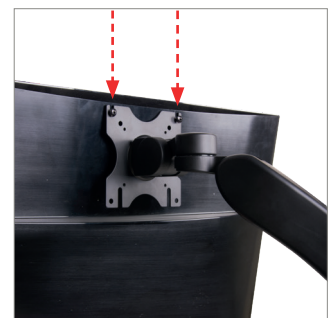

FEATURES

- Articulated arm desk mount made from durable aluminium with a durable powder coated finish
- 3 swivel points, at the pole, arm pivot and interface
- Easy height adjustment using tool-less locking collar
- Supplied with both a desk clamp and grommet
- Integrated cable management
- Simple 'hook-on' installation with all mounting hardware included

fullmotionmounts

Cable management is integrated throughout the mount for a neat and tidy installation

Supplied with a desk clamp that can attach either to the rear or side of a desk or through a grommet hole

Full motion adjustability allows easy screen positioning for the perfect display position

Quick and easy 'hook-on' installation

SIDE VIEW

SIDE VIEW - GROMMET

SIDE VIEW - DESK CLAMP

FRONT VIEW - INTERFACE

TOP VIEW - BASE