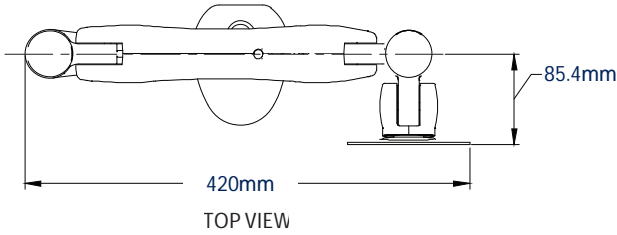

SPECIFICATION

Recommended screen size	up to 28"
Max load	9kg
VESA® compatibility	75 x 75 & 100 x 100
Tilt	+ 65°/- 90°
Swivel	360° (at pole & arm pivot) 180° (at interface)
Screen rotation	360°
Max extension	586mm

fullmotionmounts

Cable management is integrated throughout the mount for a neat and tidy installation

Supplied with a desk clamp that can attach either to the rear or side of a desk or through a grommet hole

Full motion adjustability allows easy screen positioning for the perfect display position

Quick and easy 'hook-on' installation

SIDE VIEW

SIDE VIEW - GROMMET

SIDE VIEW - DESK CLAMP

FRONT VIEW - INTERFACE

TOP VIEW - BASE