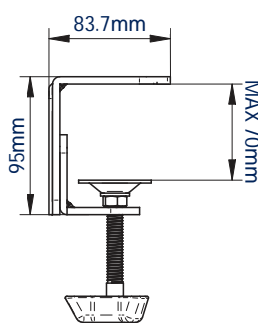

SPECIFICATION

Recommended screen size	up to 28"
Max load	9kg
VESA® compatibility	75 x 75 & 100 x 100
Tilt	+ 65°/- 90°
Swivel	360° (at pole & arm pivot) 180° (at interface)
Screen rotation	360°
Max extension	586mm

fullmotionmounts

Cable management is integrated throughout the mount for a neat and tidy installation

Supplied with a desk clamp that can attach either to the rear or side of a desk or through a grommet hole

Full motion adjustability allows easy screen positioning for the perfect display position

Quick and easy 'hook-on' installation

SIDE VIEW

SIDE VIEW - GROMMET

SIDE VIEW - DESK CLAMP

FRONT VIEW - INTERFACE

TOP VIEW - BASE